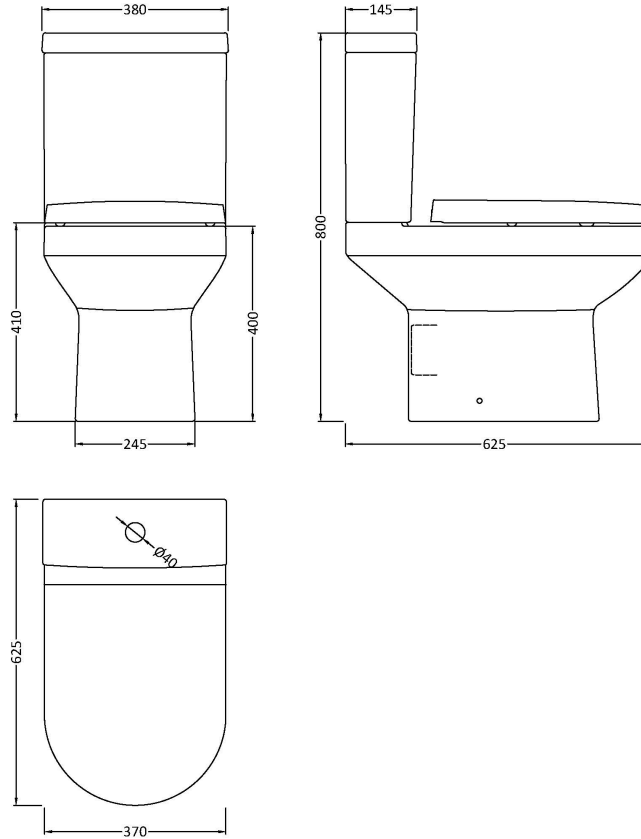

Sales Code: Chm003

Description: Harmony Pan & Cistern

Packaging Details

Barcode: 5055275814192

Sales Code: NCH601

Description: Harmony Cistern & Fittings

Product Dimensions

Height (mm):	390
Width (mm):	380
Depth (mm):	145
Nett Weight (kg):	13.5

Packaging Dimensions

Height (mm):	410
Width (mm):	425
Depth (mm):	170
Gross Weight (kg):	13.7

Packaging Data

Box Colour:	Brown Cardboard Box
Box Qty:	1
Label Size:	100 x 50
Label Colour:	White Label
Label Qty:	2

Outer Box Dimensions (If Applicable)

Height (mm):	
Width (mm):	
Depth (mm):	
Gross Weight (kg):	
Barcode:	5055275827123

Product Details

Country of Origin:	China
Fitting Instruction:	No
Certification:	CE: No WRAS: No WRAS No: N/A
Product Material:	Vitreous China
Fixing Supplied:	No

Sales Code: NCH600B

Description: Harmony Pan Without Seat

Product Dimensions

Height (mm):	407
Width (mm):	370
Depth (mm):	625
Nett Weight (kg):	25.5

Packaging Dimensions

Height (mm):	445
Width (mm):	400
Depth (mm):	650
Gross Weight (kg):	26