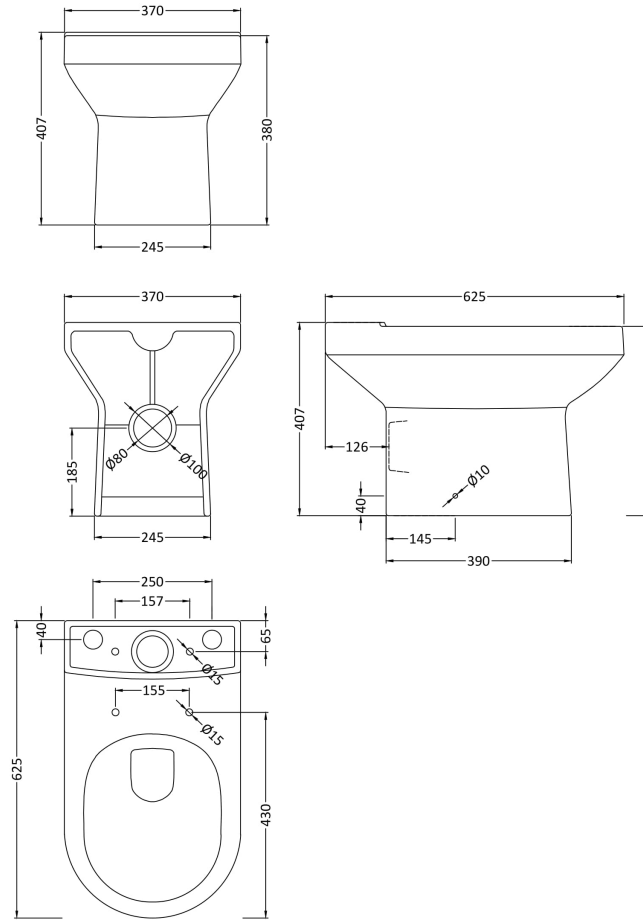

Sales Code: Chm003

Description: Harmony Pan & Cistern

Packaging Details

Barcode: 5055275814192

Sales Code: NCH601

Description: Harmony Cistern & Fittings

Product Dimensions

Height (mm):	390
Width (mm):	380
Depth (mm):	145
Nett Weight (kg):	13.5

Packaging Dimensions

Height (mm):	410
Width (mm):	425
Depth (mm):	170
Gross Weight (kg):	13.7

Packaging Data

Box Colour:	Brown Cardboard Box
Box Qty:	1
Label Size:	100 x 50
Label Colour:	White Label
Label Qty:	2

Outer Box Dimensions (If Applicable)

Height (mm):	
Width (mm):	
Depth (mm):	
Gross Weight (kg):	
Barcode:	5055275827123

Product Details

Country of Origin:	China
Fitting Instruction:	No
Certification:	CE: No WRAS: No WRAS No: N/A
Product Material:	Vitreous China
Fixing Supplied:	No

Sales Code: NCH600B

Description: Harmony Pan Without Seat

Product Dimensions

Height (mm):	407
Width (mm):	370
Depth (mm):	625
Nett Weight (kg):	25.5

Packaging Dimensions

Height (mm):	445
Width (mm):	400
Depth (mm):	650
Gross Weight (kg):	26