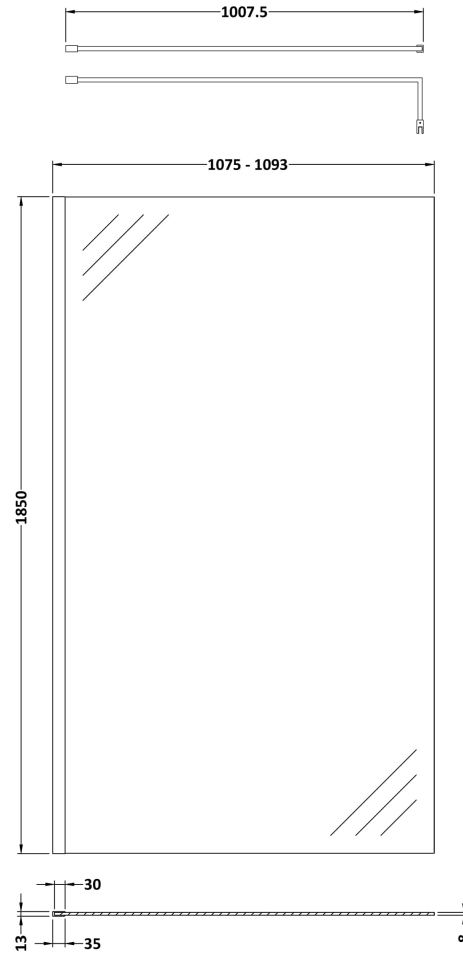

Sales Code: WRSCBB011

Description: Wetroom Screen 1100X1850x8mm Bb

Packaging Details

Barcode: 5056462618067

Sales Code: WRSC11

Description: Wetroom Screen 1100 X 1850 X 8mm

Product Dimensions

Height (mm):	1850
Width (mm):	1100
Depth (mm):	14
Nett Weight (kg):	46

Packaging Dimensions

Height (mm):	60
Width (mm):	1150
Length (mm):	1920
Gross Weight (kg):	46

Packaging Data

Box Colour:	Brown Cardboard Box - Printed
Box Qty:	1
Label Size:	100 x 50
Label Colour:	Not Applicable
Label Qty:	0

Outer Box Dimensions (If Applicable)

Height (mm):	
Width (mm):	
Depth (mm):	
Length (mm):	
Gross Weight (kg):	
Barcode:	5055275831748

Product Details

Country of Origin:	China
Fitting Instruction:	No
CE Approval:	Yes
Profile Material:	Aluminium
Profile Finish:	Polished Chrome
Adjustments (mm):	1075mm-1093mm
Entry Width (mm):	N/A
Swing In Dim (mm):	N/A
Swing Out Dim (mm):	N/A
Radius (mm):	Not Applicable
Glass Thickness (mm):	8
Easy Fit:	No
Easy Clean:	No
Handle Style:	Not Applicable
Handle Material:	Not Applicable
Enclosure Design:	Frameless
Wheel Type:	Not Applicable
Support Bar Included:	Support Bar Included
Extras:	None

Sales Code: WRSF013

Description: Wetroom Wall Channel 1850mm Brass

Product Dimensions

Height (mm):	1850
Width (mm):	
Depth (mm):	
Nett Weight (kg):	0.6

Packaging Dimensions

Height (mm):	60
Width (mm):	185
Length (mm):	1860
Gross Weight (kg):	0.6