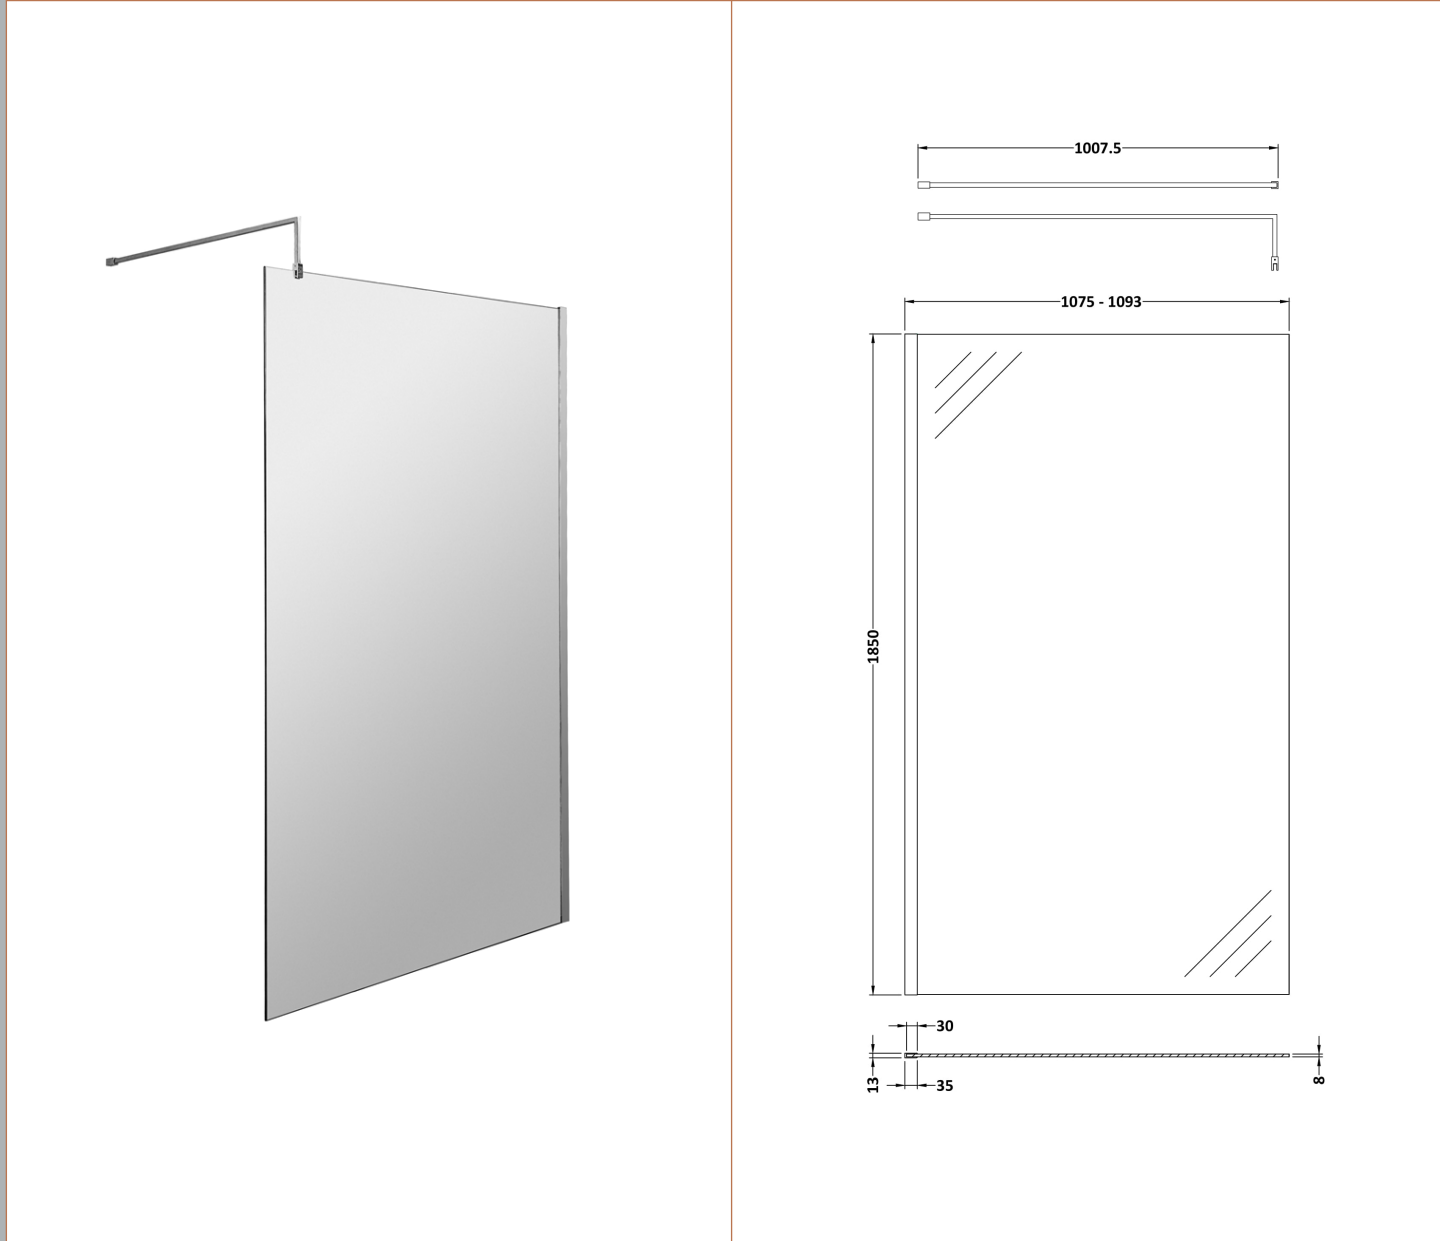

Sales Code: WRSCBB011

Description: Wetroom Screen 1100X1850x8mm Bb

Packaging Details

Barcode: 5056462618067

Sales Code: WRSC11

Description: Wetroom Screen 1100 X 1850 X 8mm

Product Dimensions

Height (mm):	1850
Width (mm):	1100
Depth (mm):	14
Nett Weight (kg):	46

Packaging Dimensions

Height (mm):	60
Width (mm):	1150
Length (mm):	1920
Gross Weight (kg):	46

Packaging Data

Box Colour:	Brown Cardboard Box - Printed
Box Qty:	1
Label Size:	100 x 50
Label Colour:	Not Applicable
Label Qty:	0

Outer Box Dimensions (If Applicable)

Height (mm):	
Width (mm):	
Depth (mm):	
Length (mm):	
Gross Weight (kg):	
Barcode:	5055275831748

Product Details

Country of Origin:	China
Fitting Instruction:	No
CE Approval:	Yes
Profile Material:	Aluminium
Profile Finish:	Polished Chrome
Adjustments (mm):	1075mm-1093mm
Entry Width (mm):	N/A
Swing In Dim (mm):	N/A
Swing Out Dim (mm):	N/A
Radius (mm):	Not Applicable
Glass Thickness (mm):	8
Easy Fit:	No
Easy Clean:	No
Handle Style:	Not Applicable
Handle Material:	Not Applicable
Enclosure Design:	Frameless
Wheel Type:	Not Applicable
Support Bar Included:	Support Bar Included
Extras:	None

Sales Code: WRSF013

Description: Wetroom Wall Channel 1850mm Brass

Product Dimensions

Height (mm):	1850
Width (mm):	
Depth (mm):	
Nett Weight (kg):	0.6

Packaging Dimensions

Height (mm):	60
Width (mm):	185
Length (mm):	1860
Gross Weight (kg):	0.6