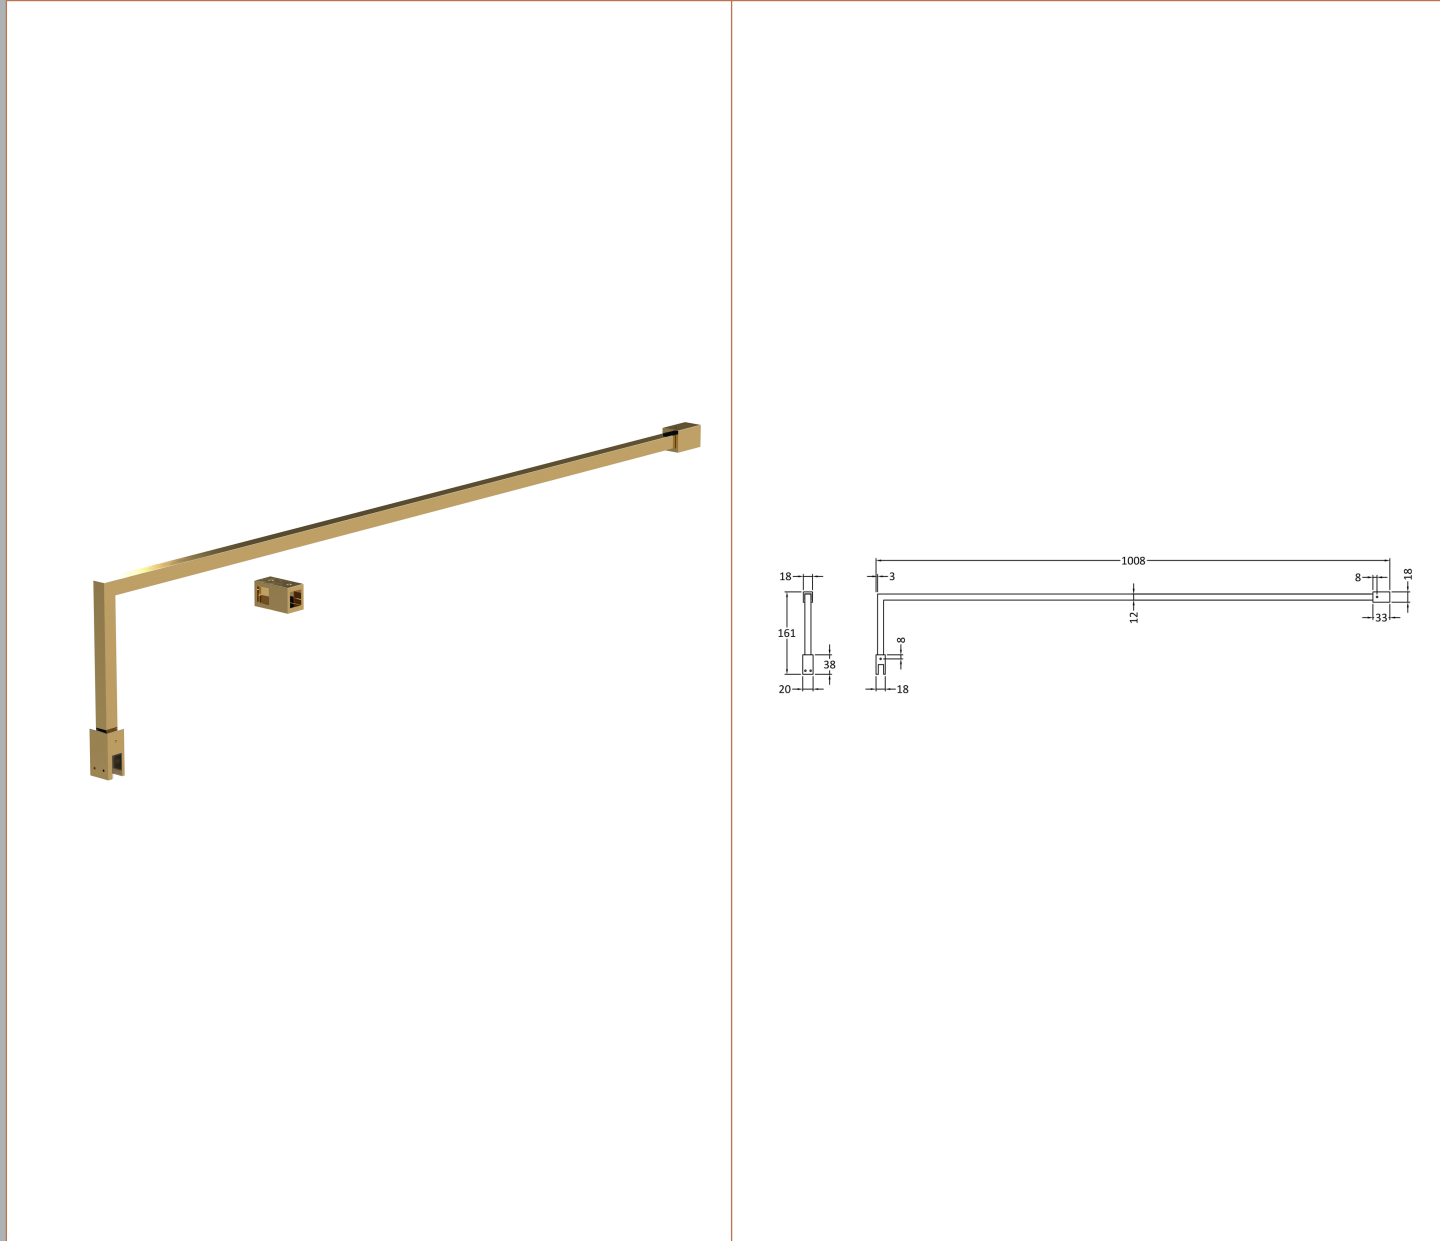

Sales Code: FIX025

Description: Wetroom Screen Support Arm

Product Dimensions

Height (mm):	15
Width (mm):	150
Depth (mm):	1000
Nett Weight (kg):	0.67

Packaging Dimensions

Height (mm):	35
Width (mm):	160
Length (mm):	1020
Gross Weight (kg):	0.7

Packaging Data

Box Colour:	Brown Cardboard Box
Box Qty:	1
Label Size:	100 x 50
Label Colour:	White Label
Label Qty:	1

Outer Box Dimensions (If Applicable)

Height (mm):	
Width (mm):	
Depth (mm):	
Length (mm):	
Gross Weight (kg):	
Barcode:	5056462611884

Product Details

Country of Origin:	China
Fitting Instruction:	No
CE Approval:	N/A
Profile Material:	Stainless Steel
Profile Finish:	Brushed Brass
Adjustments (mm):	N/A
Entry Width (mm):	N/A
Swing In Dim (mm):	N/A
Swing Out Dim (mm):	N/A
Radius (mm):	Not Applicable
Glass Thickness (mm):	
Easy Fit:	Not Applicable
Easy Clean:	Not Applicable
Handle Style:	Not Applicable
Handle Material:	Not Applicable
Enclosure Design:	Not Applicable
Wheel Type:	Not Applicable
Support Bar Included:	
Extras:	None