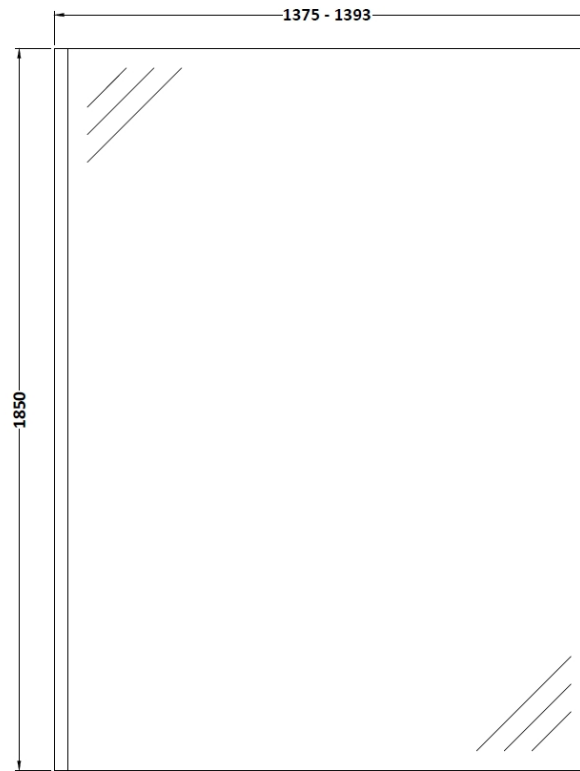

Sales Code: WRSCBB014

Description: Wetroom Screen 1400X1850x8mm Bb

Packaging Details

Barcode: 5056462618081

Sales Code: WRSC14

Description: Wetroom Screen 1400 X 1850 X 8mm

Product Dimensions

Height (mm):	1850
Width (mm):	1400
Depth (mm):	14
Nett Weight (kg):	59.5

Packaging Dimensions

Height (mm):	60
Width (mm):	1450
Length (mm):	1920
Gross Weight (kg):	59.5

Packaging Data

Box Colour:	Brown Cardboard Box - Printed
Box Qty:	1
Label Size:	100 x 50
Label Colour:	Not Applicable
Label Qty:	0

Outer Box Dimensions (If Applicable)

Height (mm):	
Width (mm):	
Depth (mm):	
Length (mm):	
Gross Weight (kg):	
Barcode:	5055275819067

Product Details

Country of Origin:	China
Fitting Instruction:	No
CE Approval:	Yes
Profile Material:	Aluminium
Profile Finish:	Polished Chrome
Adjustments (mm):	1375mm - 1393mm
Entry Width (mm):	N/A
Swing In Dim (mm):	N/A
Swing Out Dim (mm):	N/A
Radius (mm):	Not Applicable
Glass Thickness (mm):	8
Easy Fit:	No
Easy Clean:	No
Handle Style:	Not Applicable
Handle Material:	Not Applicable
Enclosure Design:	Frameless
Wheel Type:	Not Applicable
Support Bar Included:	Support Bar Included
Extras:	None

Packaging Data

Box Colour:	Brown Cardboard Box - Printed
Box Qty:	1
Label Size:	100 x 50
Label Colour:	White Label
Label Qty:	1

Outer Box Dimensions (If Applicable)

Height (mm):	
Width (mm):	
Depth (mm):	
Length (mm):	
Gross Weight (kg):	
Barcode:	5056462611846