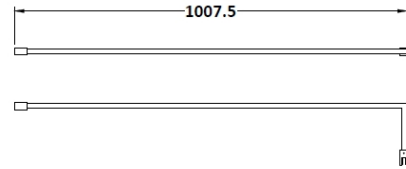

Sales Code: WRSCBB014

Description: Wetroom Screen 1400X1850x8mm Bb

Packaging Details

Barcode: 5056462618081

Sales Code: WRSC14

Description: Wetroom Screen 1400 X 1850 X 8mm

Product Dimensions

Height (mm):	1850
Width (mm):	1400
Depth (mm):	14
Nett Weight (kg):	59.5

Packaging Dimensions

Height (mm):	60
Width (mm):	1450
Length (mm):	1920
Gross Weight (kg):	59.5

Packaging Data

Box Colour:	Brown Cardboard Box - Printed
Box Qty:	1
Label Size:	100 x 50
Label Colour:	Not Applicable
Label Qty:	0

Outer Box Dimensions (If Applicable)

Height (mm):	
Width (mm):	
Depth (mm):	
Length (mm):	
Gross Weight (kg):	
Barcode:	5055275819067

Product Details

Country of Origin:	China
Fitting Instruction:	No
CE Approval:	Yes
Profile Material:	Aluminium
Profile Finish:	Polished Chrome
Adjustments (mm):	1375mm - 1393mm
Entry Width (mm):	N/A
Swing In Dim (mm):	N/A
Swing Out Dim (mm):	N/A
Radius (mm):	Not Applicable
Glass Thickness (mm):	8
Easy Fit:	No
Easy Clean:	No
Handle Style:	Not Applicable
Handle Material:	Not Applicable
Enclosure Design:	Frameless
Wheel Type:	Not Applicable
Support Bar Included:	Support Bar Included
Extras:	None

Sales Code: WRSF013

Description: Wetroom Wall Channel 1850mm Brass

Product Dimensions

Height (mm):	1850
Width (mm):	
Depth (mm):	
Nett Weight (kg):	0.6

Packaging Dimensions

Height (mm):	60
Width (mm):	185
Length (mm):	1860
Gross Weight (kg):	0.6