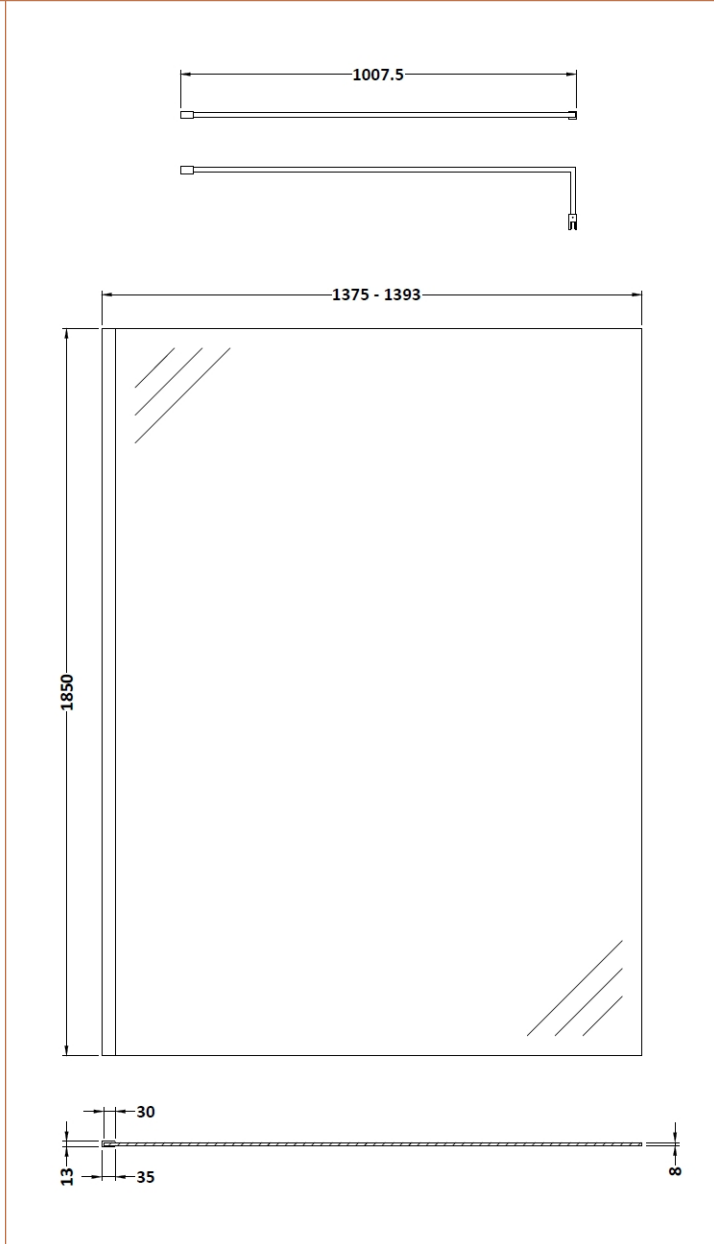

Sales Code: WRSCBB014

Description: Wetroom Screen 1400X1850x8mm Bb

Packaging Details

Barcode: 5056462618081

Sales Code: WRSC14

Description: Wetroom Screen 1400 X 1850 X 8mm

Product Dimensions

Height (mm):	1850
Width (mm):	1400
Depth (mm):	14
Nett Weight (kg):	59.5

Packaging Dimensions

Height (mm):	60
Width (mm):	1450
Length (mm):	1920
Gross Weight (kg):	59.5

Packaging Data

Box Colour:	Brown Cardboard Box - Printed
Box Qty:	1
Label Size:	100 x 50
Label Colour:	Not Applicable
Label Qty:	0

Outer Box Dimensions (If Applicable)

Height (mm):	
Width (mm):	
Depth (mm):	
Length (mm):	
Gross Weight (kg):	
Barcode:	5055275819067

Product Details

Country of Origin:	China
Fitting Instruction:	No
CE Approval:	Yes
Profile Material:	Aluminium
Profile Finish:	Polished Chrome
Adjustments (mm):	1375mm - 1393mm
Entry Width (mm):	N/A
Swing In Dim (mm):	N/A
Swing Out Dim (mm):	N/A
Radius (mm):	Not Applicable
Glass Thickness (mm):	8
Easy Fit:	No
Easy Clean:	No
Handle Style:	Not Applicable
Handle Material:	Not Applicable
Enclosure Design:	Frameless
Wheel Type:	Not Applicable
Support Bar Included:	Support Bar Included
Extras:	None

Sales Code: WRSF013

Description: Wetroom Wall Channel 1850mm Brass

Product Dimensions

Height (mm):	1850
Width (mm):	
Depth (mm):	
Nett Weight (kg):	0.6

Packaging Dimensions

Height (mm):	60
Width (mm):	185
Length (mm):	1860
Gross Weight (kg):	0.6