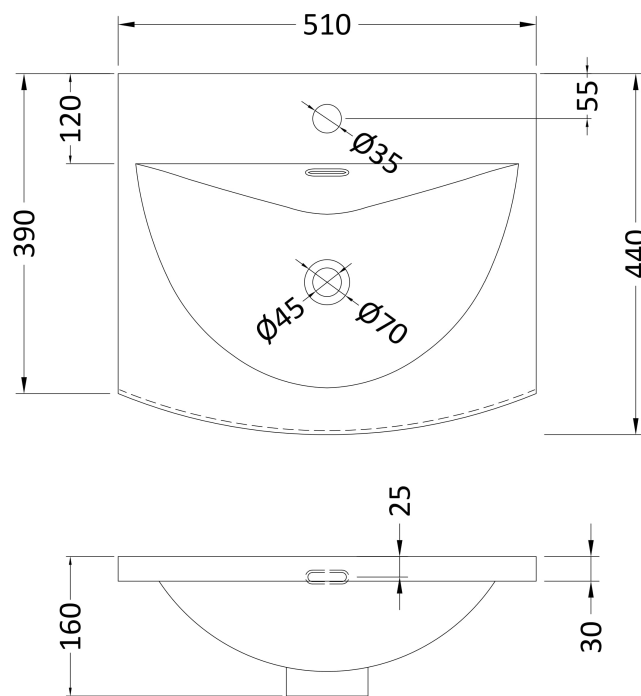

Packaging Dimensions

Height (mm):	405
Width (mm):	520
Depth (mm):	560
Gross Weight (kg):	11.5

Packaging Data

Box Colour:	Brown Cardboard Box
Box Qty:	1
Label Size:	100 x 50
Label Colour:	White Label
Label Qty:	2

Outer Box Dimensions (If Applicable)

Height (mm):	
Width (mm):	
Depth (mm):	
Gross Weight (kg):	
Barcode:	5056211816225

Product Details

Country of Origin:	United Kingdom
Fitting Instruction:	No
CE & UKCA:	N/A
FSC Certified Materials:	Yes
Colour:	Anthracite Woodgrain
Construction Method:	Cam & Wood Dowel
Construction Type:	Rigid
Cabinet Finish:	MFC Textured Woodgrain
Fascia Finish:	MFC Textured Woodgrain
Cabinet Thickness (mm):	18
Fascia Thickness (mm):	18
Drawer Included:	No
Drawer Type:	Not Applicable
No of Shelves:	0
Hinge Type:	95 Degree Clip-On Soft Close
Hinge Included:	Yes, Supplied
Adjustable Legs:	No, Not Required
Fixings Included:	Yes
Handle Style:	Contemporary
Waste Shroud:	No
Handle Included:	Yes, Supplied
Handle Type:	D-Shape

Sales Code: NVM042

Description: 500 Curved Basin 1Th

Product Dimensions

Height (mm):	160
Width (mm):	510
Depth (mm):	440
Nett Weight (kg):	9

Packaging Dimensions

Height (mm):	190
Width (mm):	530
Depth (mm):	415
Gross Weight (kg):	9.5

Packaging Data

Box Colour:	Brown Cardboard Box - Printed
Box Qty:	1
Label Size:	100 x 50
Label Colour:	White Label
Label Qty:	2

Outer Box Dimensions (If Applicable)

Height (mm):	
Width (mm):	
Depth (mm):	
Gross Weight (kg):	
Barcode:	5056462620985