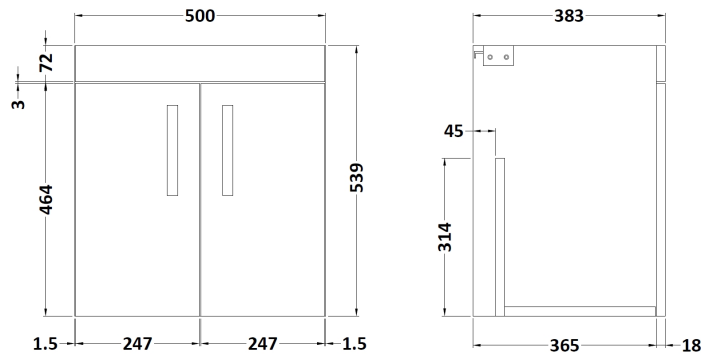

Sales Code: ATH086G

Description: 500 Wh 2-Door Vanity & Basin 4

Packaging Details

Barcode: 5056462621487

Sales Code: MOD552

Description: 500 Wall Hung 2-Door Basin Unit

Product Dimensions

Height (mm):	540
Width (mm):	500
Depth (mm):	383
Nett Weight (kg):	11

Packaging Dimensions

Height (mm):	405
Width (mm):	520
Depth (mm):	560
Gross Weight (kg):	11.5

Packaging Data

Box Colour:	Brown Cardboard Box
Box Qty:	1
Label Size:	100 x 50
Label Colour:	White Label
Label Qty:	2

Sales Code: NVM042

Description: 500 Curved Basin 1Th

Product Dimensions

Height (mm):	160
Width (mm):	510
Depth (mm):	440
Nett Weight (kg):	9

Packaging Dimensions

Height (mm):	190
Width (mm):	530
Depth (mm):	415
Gross Weight (kg):	9.5

Packaging Data

Box Colour:	Brown Cardboard Box - Printed
Box Qty:	1
Label Size:	100 x 50
Label Colour:	White Label
Label Qty:	2

Outer Box Dimensions (If Applicable)

Height (mm):	
Width (mm):	
Depth (mm):	
Gross Weight (kg):	
Barcode:	5056462620985