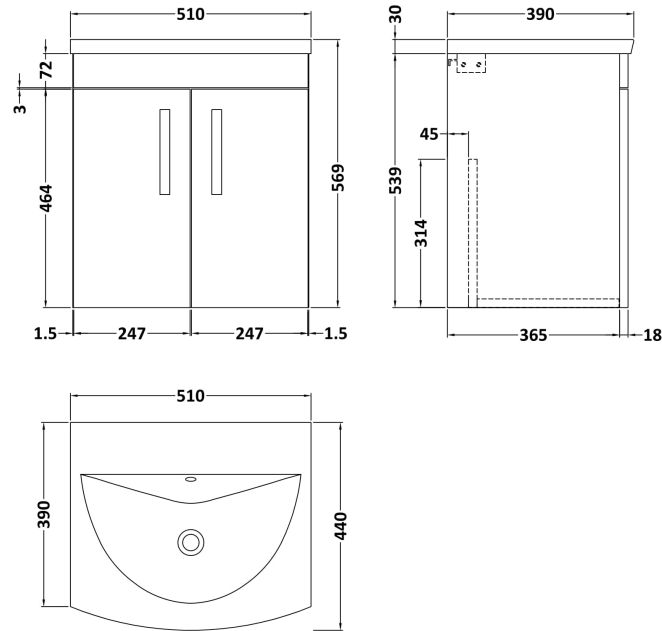

Sales Code: ATH086G

Description: 500 Wh 2-Door Vanity & Basin 4

Packaging Details

Barcode: 5056462621487

Sales Code: MOD552

Description: 500 Wall Hung 2-Door Basin Unit

Product Dimensions

Height (mm):	540
Width (mm):	500
Depth (mm):	383
Nett Weight (kg):	11

Packaging Dimensions

Height (mm):	405
Width (mm):	520
Depth (mm):	560
Gross Weight (kg):	11.5

Packaging Data

Box Colour:	Brown Cardboard Box
Box Qty:	1
Label Size:	100 x 50
Label Colour:	White Label
Label Qty:	2

Outer Box Dimensions (If Applicable)

Height (mm):	
Width (mm):	
Depth (mm):	
Gross Weight (kg):	
Barcode:	5056211816225

Product Details

Country of Origin:	United Kingdom
Fitting Instruction:	No
CE & UKCA:	N/A
FSC Certified Materials:	Yes
Colour:	Anthracite Woodgrain
Construction Method:	Cam & Wood Dowel
Construction Type:	Rigid
Cabinet Finish:	MFC Textured Woodgrain
Fascia Finish:	MFC Textured Woodgrain
Cabinet Thickness (mm):	18
Fascia Thickness (mm):	18
Drawer Included:	No
Drawer Type:	Not Applicable
No of Shelves:	0
Hinge Type:	95 Degree Clip-On Soft Close
Hinge Included:	Yes, Supplied
Adjustable Legs:	No, Not Required
Fixings Included:	Yes
Handle Style:	Contemporary
Waste Shroud:	No
Handle Included:	Yes, Supplied
Handle Type:	D-Shape

Sales Code: NVM042

Description: 500 Curved Basin 1Th

Product Dimensions

Height (mm):	160
Width (mm):	510
Depth (mm):	440
Nett Weight (kg):	9

Packaging Dimensions

Height (mm):	190
Width (mm):	530
Depth (mm):	415
Gross Weight (kg):	9.5