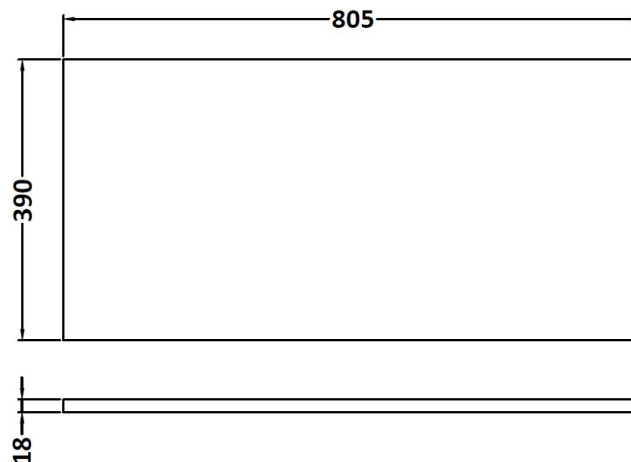

Packaging Dimensions

Height (mm):	560
Width (mm):	820
Depth (mm):	405
Gross Weight (kg):	24.5

Packaging Data

Box Colour:	Brown Cardboard Box
Box Qty:	1
Label Size:	100 x 50
Label Colour:	White Label
Label Qty:	2

Outer Box Dimensions (If Applicable)

Height (mm):	
Width (mm):	
Depth (mm):	
Gross Weight (kg):	
Barcode:	5055275825747

Product Details

Country of Origin:	United Kingdom
Fitting Instruction:	No
CE & UKCA:	N/A
FSC Certified Materials:	Yes
Colour:	Black Woodgrain
Construction Method:	Cam & Wood Dowel
Construction Type:	Rigid
Cabinet Finish:	MFC Textured Woodgrain
Fascia Finish:	MFC Textured Woodgrain
Cabinet Thickness (mm):	18
Fascia Thickness (mm):	18
Drawer Included:	Yes
Drawer Type:	80mm High Metal Softclose
No of Shelves:	0
Hinge Type:	Not Applicable
Hinge Included:	Not Applicable
Adjustable Legs:	No, Not Required
Fixings Included:	Yes
Handle Style:	Contemporary
Waste Shroud:	Yes
Handle Included:	Yes, Supplied
Handle Type:	D-Shape

Sales Code: MWD670

Description: 800 Worktop (805X390x18mm)

Product Dimensions

Height (mm):	18
Width (mm):	805
Depth (mm):	390
Nett Weight (kg):	3.5

Packaging Dimensions

Height (mm):	25
Width (mm):	825
Depth (mm):	410
Gross Weight (kg):	3.5

Packaging Data

Box Colour:	Brown Cardboard Box
Box Qty:	1
Label Size:	50 x 100
Label Colour:	White Label
Label Qty:	2

Outer Box Dimensions (If Applicable)

Height (mm):	
Width (mm):	
Depth (mm):	
Gross Weight (kg):	
Barcode:	5055275893630