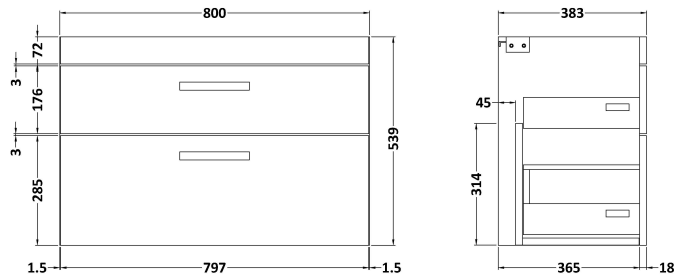

Sales Code: ATH068W

Description: 800 Wh 2-Drawer Vanity & Worktop

Packaging Details

Barcode: 5056211801887

Sales Code: MOD675

Description: 800 Wall Hung 2-Drawer Basin Unit

Product Dimensions

Height (mm):	538
Width (mm):	800
Depth (mm):	383
Nett Weight (kg):	24

Packaging Dimensions

Height (mm):	560
Width (mm):	820
Depth (mm):	405
Gross Weight (kg):	24.5

Packaging Data

Box Colour:	Brown Cardboard Box
Box Qty:	1
Label Size:	100 x 50
Label Colour:	White Label
Label Qty:	2

Sales Code: MWD670

Description: 800 Worktop (805X390x18mm)

Product Dimensions

Height (mm):	18
Width (mm):	805
Depth (mm):	390
Nett Weight (kg):	3.5

Packaging Dimensions

Height (mm):	25
Width (mm):	825
Depth (mm):	410
Gross Weight (kg):	3.5

Packaging Data

Box Colour:	Brown Cardboard Box
Box Qty:	1
Label Size:	50 x 100
Label Colour:	White Label
Label Qty:	2

Outer Box Dimensions (If Applicable)

Height (mm):	
Width (mm):	
Depth (mm):	
Gross Weight (kg):	
Barcode:	5055275893630