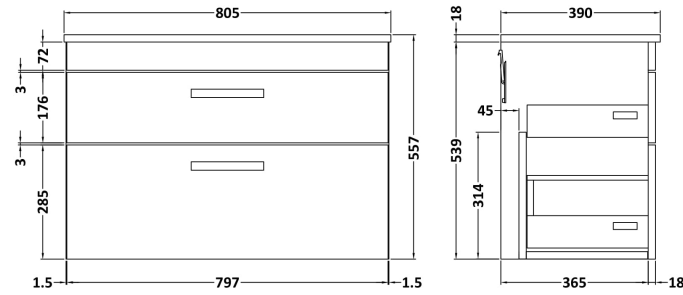

Sales Code: ATH068W

Description: 800 Wh 2-Drawer Vanity & Worktop

Packaging Details

Barcode: 5056211801887

Sales Code: MOD675

Description: 800 Wall Hung 2-Drawer Basin Unit

Product Dimensions

Height (mm):	538
Width (mm):	800
Depth (mm):	383
Nett Weight (kg):	24

Packaging Dimensions

Height (mm):	560
Width (mm):	820
Depth (mm):	405
Gross Weight (kg):	24.5

Packaging Data

Box Colour:	Brown Cardboard Box
Box Qty:	1
Label Size:	100 x 50
Label Colour:	White Label
Label Qty:	2

Outer Box Dimensions (If Applicable)

Height (mm):	
Width (mm):	
Depth (mm):	
Gross Weight (kg):	
Barcode:	5055275825747

Product Details

Country of Origin:	United Kingdom
Fitting Instruction:	No
CE & UKCA:	N/A
FSC Certified Materials:	Yes
Colour:	Black Woodgrain
Construction Method:	Cam & Wood Dowel
Construction Type:	Rigid
Cabinet Finish:	MFC Textured Woodgrain
Fascia Finish:	MFC Textured Woodgrain
Cabinet Thickness (mm):	18
Fascia Thickness (mm):	18
Drawer Included:	Yes
Drawer Type:	80mm High Metal Softclose
No of Shelves:	0
Hinge Type:	Not Applicable
Hinge Included:	Not Applicable
Adjustable Legs:	No, Not Required
Fixings Included:	Yes
Handle Style:	Contemporary
Waste Shroud:	Yes
Handle Included:	Yes, Supplied
Handle Type:	D-Shape

Sales Code: MWD670

Description: 800 Worktop (805X390x18mm)

Product Dimensions

Height (mm):	18
Width (mm):	805
Depth (mm):	390
Nett Weight (kg):	3.5

Packaging Dimensions

Height (mm):	25
Width (mm):	825
Depth (mm):	410
Gross Weight (kg):	3.5