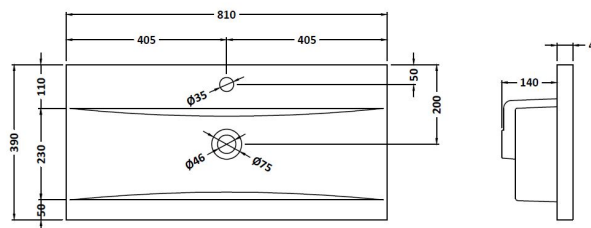

### Product Dimensions

Height (mm):	538
Width (mm):	800
Depth (mm):	383
Nett Weight (kg):	24

### Packaging Dimensions

Height (mm):	560
Width (mm):	820
Depth (mm):	405
Gross Weight (kg):	24.5

### Outer Box Dimensions (If Applicable)

Height (mm):	
Width (mm):	
Depth (mm):	
Gross Weight (kg):	
Barcode:	5056211847991

### Product Dimensions

Height (mm):	180
Width (mm):	810
Depth (mm):	390
Nett Weight (kg):	15