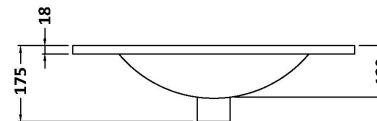

Packaging Dimensions

Height (mm):	560
Width (mm):	620
Depth (mm):	405
Gross Weight (kg):	21

Packaging Data

Box Colour:	Brown Cardboard Box
Box Qty:	1
Label Size:	100 x 50
Label Colour:	White Label
Label Qty:	2

Outer Box Dimensions (If Applicable)

Height (mm):	
Width (mm):	
Depth (mm):	
Gross Weight (kg):	
Barcode:	5055275825624

Product Details

Country of Origin:	United Kingdom
Fitting Instruction:	No
CE & UKCA:	N/A
FSC Certified Materials:	Yes
Colour:	Black Woodgrain
Construction Method:	Cam & Wood Dowel
Construction Type:	Rigid
Cabinet Finish:	MFC Textured Woodgrain
Fascia Finish:	MFC Textured Woodgrain
Cabinet Thickness (mm):	18
Fascia Thickness (mm):	18
Drawer Included:	Yes
Drawer Type:	80mm High Metal Softclose
No of Shelves:	0
Hinge Type:	Not Applicable
Hinge Included:	Not Applicable
Adjustable Legs:	No, Not Required
Fixings Included:	Yes
Handle Style:	Contemporary
Waste Shroud:	Yes
Handle Included:	Yes, Supplied
Handle Type:	D-Shape

Sales Code: NVM003

Description: Minimalist Basin 600mm

Product Dimensions

Height (mm):	170
Width (mm):	600
Depth (mm):	390
Nett Weight (kg):	10.76

Packaging Dimensions

Height (mm):	200
Width (mm):	400
Depth (mm):	620
Gross Weight (kg):	10.76

Packaging Data

Box Colour:	Brown Cardboard Box - Printed
Box Qty:	1
Label Size:	100 x 50
Label Colour:	White Label
Label Qty:	2

Outer Box Dimensions (If Applicable)

Height (mm):	
Width (mm):	
Depth (mm):	
Gross Weight (kg):	
Barcode:	5055146194668