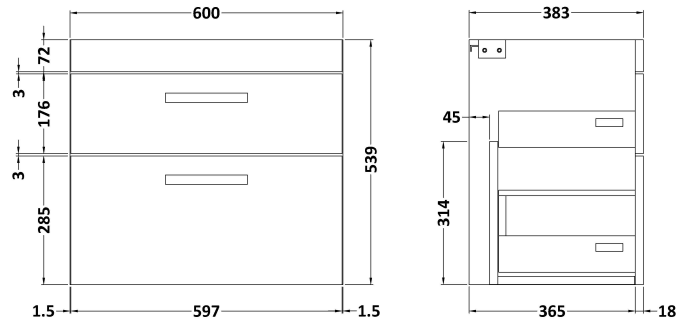

Sales Code: ATH047B

Description: 600 Wh 2-Drawer Vanity & Basin 2

Packaging Details

Barcode: 5056211800385

Sales Code: MOD693

Description: 600 Wall Hung 2-Drawer Basin Unit

Product Dimensions

Height (mm):	538
Width (mm):	600
Depth (mm):	383
Nett Weight (kg):	20.5

Packaging Dimensions

Height (mm):	560
Width (mm):	620
Depth (mm):	405
Gross Weight (kg):	21

Packaging Data

Box Colour:	Brown Cardboard Box
Box Qty:	1
Label Size:	100 x 50
Label Colour:	White Label
Label Qty:	2

Sales Code: NVM003

Description: Minimalist Basin 600mm

Product Dimensions

Height (mm):	170
Width (mm):	600
Depth (mm):	390
Nett Weight (kg):	10.76

Packaging Dimensions

Height (mm):	200
Width (mm):	400
Depth (mm):	620
Gross Weight (kg):	10.76

Packaging Data

Box Colour:	Brown Cardboard Box - Printed
Box Qty:	1
Label Size:	100 x 50
Label Colour:	White Label
Label Qty:	2

Outer Box Dimensions (If Applicable)

Height (mm):	
Width (mm):	
Depth (mm):	
Gross Weight (kg):	
Barcode:	5055146194668