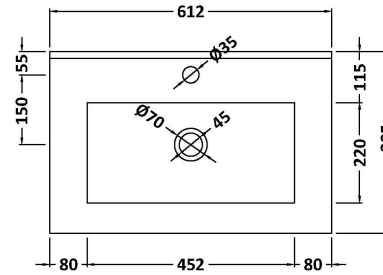

Packaging Dimensions

Height (mm):	560
Width (mm):	620
Depth (mm):	405
Gross Weight (kg):	21

Packaging Data

Box Colour:	Brown Cardboard Box
Box Qty:	1
Label Size:	100 x 50
Label Colour:	White Label
Label Qty:	2

Outer Box Dimensions (If Applicable)

Height (mm):	
Width (mm):	
Depth (mm):	
Gross Weight (kg):	
Barcode:	5055275825624

Product Details

Country of Origin:	United Kingdom
Fitting Instruction:	No
CE & UKCA:	N/A
FSC Certified Materials:	Yes
Colour:	Black Woodgrain
Construction Method:	Cam & Wood Dowel
Construction Type:	Rigid
Cabinet Finish:	MFC Textured Woodgrain
Fascia Finish:	MFC Textured Woodgrain
Cabinet Thickness (mm):	18
Fascia Thickness (mm):	18
Drawer Included:	Yes
Drawer Type:	80mm High Metal Softclose
No of Shelves:	0
Hinge Type:	Not Applicable
Hinge Included:	Not Applicable
Adjustable Legs:	No, Not Required
Fixings Included:	Yes
Handle Style:	Contemporary
Waste Shroud:	Yes
Handle Included:	Yes, Supplied
Handle Type:	D-Shape

Sales Code: NVM003

Description: Minimalist Basin 600mm

Product Dimensions

Height (mm):	170
Width (mm):	600
Depth (mm):	390
Nett Weight (kg):	10.76

Packaging Dimensions

Height (mm):	200
Width (mm):	400
Depth (mm):	620
Gross Weight (kg):	10.76

Packaging Data

Box Colour:	Brown Cardboard Box - Printed
Box Qty:	1
Label Size:	100 x 50
Label Colour:	White Label
Label Qty:	2

Outer Box Dimensions (If Applicable)

Height (mm):	
Width (mm):	
Depth (mm):	
Gross Weight (kg):	
Barcode:	5055146194668