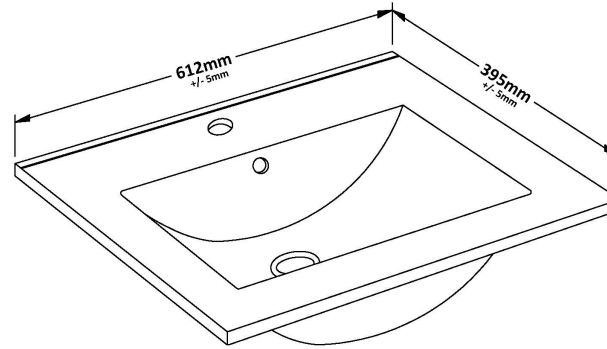

Packaging Dimensions

Height (mm):	560
Width (mm):	620
Depth (mm):	405
Gross Weight (kg):	21

Packaging Data

Box Colour:	Brown Cardboard Box
Box Qty:	1
Label Size:	100 x 50
Label Colour:	White Label
Label Qty:	2

Outer Box Dimensions (If Applicable)

Height (mm):	
Width (mm):	
Depth (mm):	
Gross Weight (kg):	
Barcode:	5055275825624

Product Details

Country of Origin:	United Kingdom
Fitting Instruction:	No
CE & UKCA:	N/A
FSC Certified Materials:	Yes
Colour:	Black Woodgrain
Construction Method:	Cam & Wood Dowel
Construction Type:	Rigid
Cabinet Finish:	MFC Textured Woodgrain
Fascia Finish:	MFC Textured Woodgrain
Cabinet Thickness (mm):	18
Fascia Thickness (mm):	18
Drawer Included:	Yes
Drawer Type:	80mm High Metal Softclose
No of Shelves:	0
Hinge Type:	Not Applicable
Hinge Included:	Not Applicable
Adjustable Legs:	No, Not Required
Fixings Included:	Yes
Handle Style:	Contemporary
Waste Shroud:	Yes
Handle Included:	Yes, Supplied
Handle Type:	D-Shape

Sales Code: NVM003

Description: Minimalist Basin 600mm

Product Dimensions

Height (mm):	170
Width (mm):	600
Depth (mm):	390
Nett Weight (kg):	10.76

Packaging Dimensions

Height (mm):	200
Width (mm):	400
Depth (mm):	620
Gross Weight (kg):	10.76

Packaging Data

Box Colour:	Brown Cardboard Box - Printed
Box Qty:	1
Label Size:	100 x 50
Label Colour:	White Label
Label Qty:	2

Outer Box Dimensions (If Applicable)

Height (mm):	
Width (mm):	
Depth (mm):	
Gross Weight (kg):	
Barcode:	5055146194668