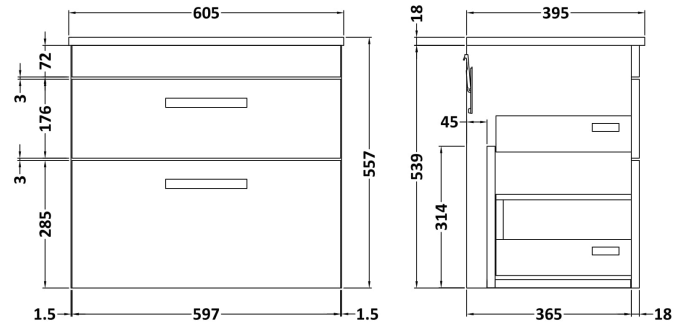

Sales Code: ATH047B

Description: 600 Wh 2-Drawer Vanity & Basin 2

Packaging Details

Barcode: 5056211800385

Sales Code: MOD693

Description: 600 Wall Hung 2-Drawer Basin Unit

Product Dimensions

Height (mm):	538
Width (mm):	600
Depth (mm):	383
Nett Weight (kg):	20.5

Packaging Dimensions

Height (mm):	560
Width (mm):	620
Depth (mm):	405
Gross Weight (kg):	21

Packaging Data

Box Colour:	Brown Cardboard Box
Box Qty:	1
Label Size:	100 x 50
Label Colour:	White Label
Label Qty:	2

Outer Box Dimensions (If Applicable)

Height (mm):	
Width (mm):	
Depth (mm):	
Gross Weight (kg):	
Barcode:	5055275825624

Product Details

Country of Origin:	United Kingdom
Fitting Instruction:	No
CE & UKCA:	N/A
FSC Certified Materials:	Yes
Colour:	Black Woodgrain
Construction Method:	Cam & Wood Dowel
Construction Type:	Rigid
Cabinet Finish:	MFC Textured Woodgrain
Fascia Finish:	MFC Textured Woodgrain
Cabinet Thickness (mm):	18
Fascia Thickness (mm):	18
Drawer Included:	Yes
Drawer Type:	80mm High Metal Softclose
No of Shelves:	0
Hinge Type:	Not Applicable
Hinge Included:	Not Applicable
Adjustable Legs:	No, Not Required
Fixings Included:	Yes
Handle Style:	Contemporary
Waste Shroud:	Yes
Handle Included:	Yes, Supplied
Handle Type:	D-Shape

Sales Code: NVM003

Description: Minimalist Basin 600mm

Product Dimensions

Height (mm):	170
Width (mm):	600
Depth (mm):	390
Nett Weight (kg):	10.76

Packaging Dimensions

Height (mm):	200
Width (mm):	400
Depth (mm):	620
Gross Weight (kg):	10.76