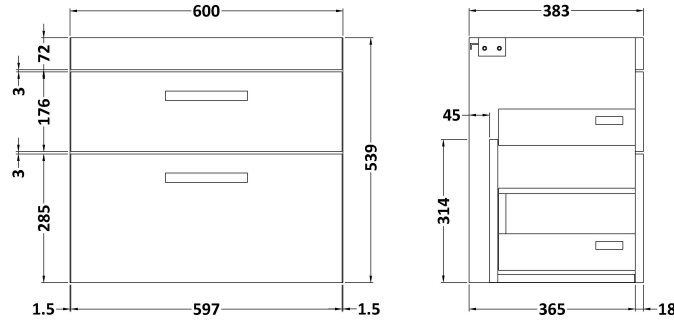

Sales Code: ATH048B

Description: 600 Wh 2-Drawer Vanity & Basin 2

Packaging Details

Barcode: 5056211800392

Sales Code: MOE193

Description: 600 Wall Hung 2-Drawer Basin Unit

Product Dimensions

Height (mm):	538
Width (mm):	600
Depth (mm):	383
Nett Weight (kg):	20.5

Packaging Dimensions

Height (mm):	560
Width (mm):	620
Depth (mm):	405
Gross Weight (kg):	21

Packaging Data

Box Colour:	Brown Cardboard Box - Printed
Box Qty:	0
Label Size:	0 x 0
Label Colour:	White Label
Label Qty:	2

Outer Box Dimensions (If Applicable)

Height (mm):	
Width (mm):	
Depth (mm):	
Gross Weight (kg):	
Barcode:	5055275880685

Product Details

Country of Origin:	China
Fitting Instruction:	No
CE & UKCA:	N/A
FSC Certified Materials:	Yes
Colour:	Gloss White
Construction Method:	Cam & Wood Dowel
Construction Type:	Rigid
Cabinet Finish:	MFC Painted Gloss
Fascia Finish:	Mdf Painted Gloss
Cabinet Thickness (mm):	16
Fascia Thickness (mm):	18
Drawer Included:	Yes
Drawer Type:	80mm High Metal Softclose
No of Shelves:	0
Hinge Type:	Not Applicable
Hinge Included:	Not Applicable
Adjustable Legs:	No, Not Required
Fixings Included:	Yes
Handle Style:	Contemporary
Waste Shroud:	Yes
Handle Included:	Yes, Supplied
Handle Type:	D-Shape

Sales Code: NVM003

Description: Minimalist Basin 600mm

Product Dimensions

Height (mm):	170
Width (mm):	600
Depth (mm):	390
Nett Weight (kg):	10.76

Packaging Dimensions

Height (mm):	200
Width (mm):	400
Depth (mm):	620
Gross Weight (kg):	10.76