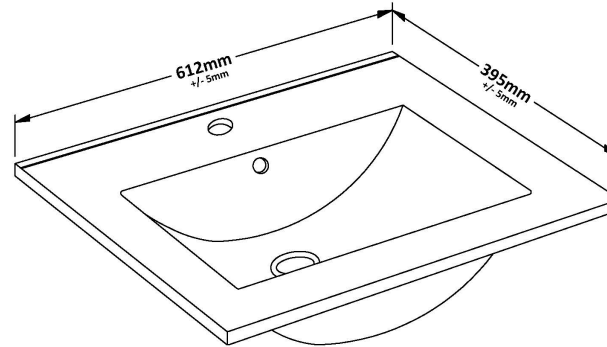

Packaging Dimensions

Height (mm):	560
Width (mm):	620
Depth (mm):	405
Gross Weight (kg):	21

Packaging Data

Box Colour:	Brown Cardboard Box - Printed
Box Qty:	0
Label Size:	0 x 0
Label Colour:	White Label
Label Qty:	2

Outer Box Dimensions (If Applicable)

Height (mm):	
Width (mm):	
Depth (mm):	
Gross Weight (kg):	
Barcode:	5055275880685

Product Details

Country of Origin:	China
Fitting Instruction:	No
CE & UKCA:	N/A
FSC Certified Materials:	Yes
Colour:	Gloss White
Construction Method:	Cam & Wood Dowel
Construction Type:	Rigid
Cabinet Finish:	MFC Painted Gloss
Fascia Finish:	Mdf Painted Gloss
Cabinet Thickness (mm):	16
Fascia Thickness (mm):	18
Drawer Included:	Yes
Drawer Type:	80mm High Metal Softclose
No of Shelves:	0
Hinge Type:	Not Applicable
Hinge Included:	Not Applicable
Adjustable Legs:	No, Not Required
Fixings Included:	Yes
Handle Style:	Contemporary
Waste Shroud:	Yes
Handle Included:	Yes, Supplied
Handle Type:	D-Shape

Sales Code: NVM003

Description: Minimalist Basin 600mm

Product Dimensions

Height (mm):	170
Width (mm):	600
Depth (mm):	390
Nett Weight (kg):	10.76

Packaging Dimensions

Height (mm):	200
Width (mm):	400
Depth (mm):	620
Gross Weight (kg):	10.76

Packaging Data

Box Colour:	Brown Cardboard Box - Printed
Box Qty:	1
Label Size:	100 x 50
Label Colour:	White Label
Label Qty:	2

Outer Box Dimensions (If Applicable)

Height (mm):	
Width (mm):	
Depth (mm):	
Gross Weight (kg):	
Barcode:	5055146194668