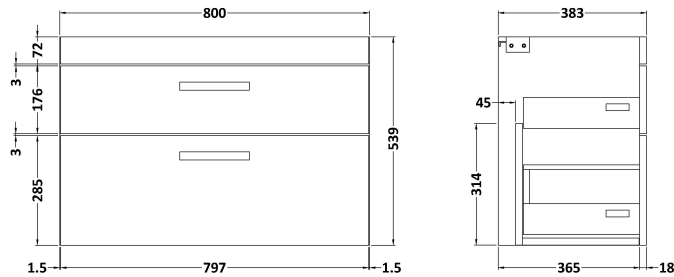

Sales Code: ATH068B

Description: 800 Wh 2-Drawer Vanity & Basin 2

Packaging Details

Barcode: 5056211800590

Sales Code: MOD675

Description: 800 Wall Hung 2-Drawer Basin Unit

Product Dimensions

Height (mm):	538
Width (mm):	800
Depth (mm):	383
Nett Weight (kg):	24

Packaging Dimensions

Height (mm):	560
Width (mm):	820
Depth (mm):	405
Gross Weight (kg):	24.5

Packaging Data

Box Colour:	Brown Cardboard Box
Box Qty:	1
Label Size:	100 x 50
Label Colour:	White Label
Label Qty:	2

Outer Box Dimensions (If Applicable)

Height (mm):	
Width (mm):	
Depth (mm):	
Gross Weight (kg):	
Barcode:	5055275825747

Product Details

Country of Origin:	United Kingdom
Fitting Instruction:	No
CE & UKCA:	N/A
FSC Certified Materials:	Yes
Colour:	Black Woodgrain
Construction Method:	Cam & Wood Dowel
Construction Type:	Rigid
Cabinet Finish:	MFC Textured Woodgrain
Fascia Finish:	MFC Textured Woodgrain
Cabinet Thickness (mm):	18
Fascia Thickness (mm):	18
Drawer Included:	Yes
Drawer Type:	80mm High Metal Softclose
No of Shelves:	0
Hinge Type:	Not Applicable
Hinge Included:	Not Applicable
Adjustable Legs:	No, Not Required
Fixings Included:	Yes
Handle Style:	Contemporary
Waste Shroud:	Yes
Handle Included:	Yes, Supplied
Handle Type:	D-Shape

Sales Code: NVM005

Description: Minimalist Basin 800mm

Product Dimensions

Height (mm):	170
Width (mm):	800
Depth (mm):	390
Nett Weight (kg):	16.9

Packaging Dimensions

Height (mm):	400
Width (mm):	820
Depth (mm):	200
Gross Weight (kg):	16.9