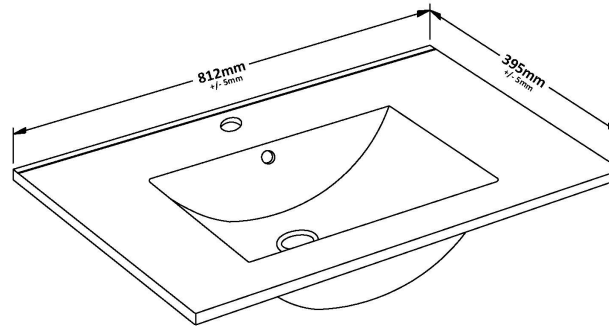

Packaging Dimensions

Height (mm):	560
Width (mm):	820
Depth (mm):	405
Gross Weight (kg):	24.5

Packaging Data

Box Colour:	Brown Cardboard Box
Box Qty:	1
Label Size:	100 x 50
Label Colour:	White Label
Label Qty:	2

Outer Box Dimensions (If Applicable)

Height (mm):	
Width (mm):	
Depth (mm):	
Gross Weight (kg):	
Barcode:	5055275825747

Product Details

Country of Origin:	United Kingdom
Fitting Instruction:	No
CE & UKCA:	N/A
FSC Certified Materials:	Yes
Colour:	Black Woodgrain
Construction Method:	Cam & Wood Dowel
Construction Type:	Rigid
Cabinet Finish:	MFC Textured Woodgrain
Fascia Finish:	MFC Textured Woodgrain
Cabinet Thickness (mm):	18
Fascia Thickness (mm):	18
Drawer Included:	Yes
Drawer Type:	80mm High Metal Softclose
No of Shelves:	0
Hinge Type:	Not Applicable
Hinge Included:	Not Applicable
Adjustable Legs:	No, Not Required
Fixings Included:	Yes
Handle Style:	Contemporary
Waste Shroud:	Yes
Handle Included:	Yes, Supplied
Handle Type:	D-Shape

Sales Code: NVM005

Description: Minimalist Basin 800mm

Product Dimensions

Height (mm):	170
Width (mm):	800
Depth (mm):	390
Nett Weight (kg):	16.9

Packaging Dimensions

Height (mm):	400
Width (mm):	820
Depth (mm):	200
Gross Weight (kg):	16.9

Packaging Data

Box Colour:	Brown Cardboard Box - Printed
Box Qty:	1
Label Size:	100 x 50
Label Colour:	White Label
Label Qty:	2

Outer Box Dimensions (If Applicable)

Height (mm):	
Width (mm):	
Depth (mm):	
Gross Weight (kg):	
Barcode:	5055146194675