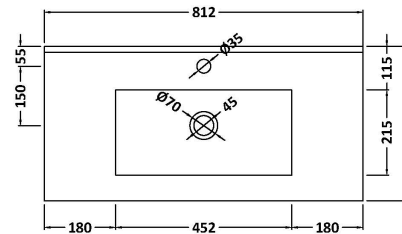

Packaging Dimensions

Height (mm):	560
Width (mm):	820
Depth (mm):	405
Gross Weight (kg):	24.5

Packaging Data

Box Colour:	Brown Cardboard Box
Box Qty:	1
Label Size:	100 x 50
Label Colour:	White Label
Label Qty:	2

Outer Box Dimensions (If Applicable)

Height (mm):	
Width (mm):	
Depth (mm):	
Gross Weight (kg):	
Barcode:	5055275825747

Product Details

Country of Origin:	United Kingdom
Fitting Instruction:	No
CE & UKCA:	N/A
FSC Certified Materials:	Yes
Colour:	Black Woodgrain
Construction Method:	Cam & Wood Dowel
Construction Type:	Rigid
Cabinet Finish:	MFC Textured Woodgrain
Fascia Finish:	MFC Textured Woodgrain
Cabinet Thickness (mm):	18
Fascia Thickness (mm):	18
Drawer Included:	Yes
Drawer Type:	80mm High Metal Softclose
No of Shelves:	0
Hinge Type:	Not Applicable
Hinge Included:	Not Applicable
Adjustable Legs:	No, Not Required
Fixings Included:	Yes
Handle Style:	Contemporary
Waste Shroud:	Yes
Handle Included:	Yes, Supplied
Handle Type:	D-Shape

Sales Code: NVM005

Description: Minimalist Basin 800mm

Product Dimensions

Height (mm):	170
Width (mm):	800
Depth (mm):	390
Nett Weight (kg):	16.9

Packaging Dimensions

Height (mm):	400
Width (mm):	820
Depth (mm):	200
Gross Weight (kg):	16.9

Packaging Data

Box Colour:	Brown Cardboard Box - Printed
Box Qty:	1
Label Size:	100 x 50
Label Colour:	White Label
Label Qty:	2

Outer Box Dimensions (If Applicable)

Height (mm):	
Width (mm):	
Depth (mm):	
Gross Weight (kg):	
Barcode:	5055146194675