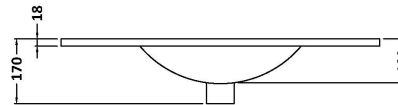

Packaging Dimensions

Height (mm):	560
Width (mm):	820
Depth (mm):	405
Gross Weight (kg):	24.5

Packaging Data

Box Colour:	Brown Cardboard Box
Box Qty:	1
Label Size:	100 x 50
Label Colour:	White Label
Label Qty:	2

Outer Box Dimensions (If Applicable)

Height (mm):	
Width (mm):	
Depth (mm):	
Gross Weight (kg):	
Barcode:	5055275825747

Product Details

Country of Origin:	United Kingdom
Fitting Instruction:	No
CE & UKCA:	N/A
FSC Certified Materials:	Yes
Colour:	Black Woodgrain
Construction Method:	Cam & Wood Dowel
Construction Type:	Rigid
Cabinet Finish:	MFC Textured Woodgrain
Fascia Finish:	MFC Textured Woodgrain
Cabinet Thickness (mm):	18
Fascia Thickness (mm):	18
Drawer Included:	Yes
Drawer Type:	80mm High Metal Softclose
No of Shelves:	0
Hinge Type:	Not Applicable
Hinge Included:	Not Applicable
Adjustable Legs:	No, Not Required
Fixings Included:	Yes
Handle Style:	Contemporary
Waste Shroud:	Yes
Handle Included:	Yes, Supplied
Handle Type:	D-Shape

Sales Code: NVM005

Description: Minimalist Basin 800mm

Product Dimensions

Height (mm):	170
Width (mm):	800
Depth (mm):	390
Nett Weight (kg):	16.9

Packaging Dimensions

Height (mm):	400
Width (mm):	820
Depth (mm):	200
Gross Weight (kg):	16.9

Packaging Data

Box Colour:	Brown Cardboard Box - Printed
Box Qty:	1
Label Size:	100 x 50
Label Colour:	White Label
Label Qty:	2

Outer Box Dimensions (If Applicable)

Height (mm):	
Width (mm):	
Depth (mm):	
Gross Weight (kg):	
Barcode:	5055146194675