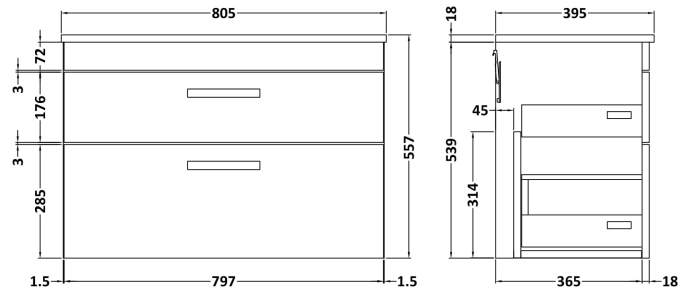

Sales Code: ATH068B

Description: 800 Wh 2-Drawer Vanity & Basin 2

Packaging Details

Barcode: 5056211800590

Sales Code: MOD675

Description: 800 Wall Hung 2-Drawer Basin Unit

Product Dimensions

Height (mm):	538
Width (mm):	800
Depth (mm):	383
Nett Weight (kg):	24

Packaging Dimensions

Height (mm):	560
Width (mm):	820
Depth (mm):	405
Gross Weight (kg):	24.5

Packaging Data

Box Colour:	Brown Cardboard Box
Box Qty:	1
Label Size:	100 x 50
Label Colour:	White Label
Label Qty:	2

Outer Box Dimensions (If Applicable)

Height (mm):	
Width (mm):	
Depth (mm):	
Gross Weight (kg):	
Barcode:	5055275825747

Product Details

Country of Origin:	United Kingdom
Fitting Instruction:	No
CE & UKCA:	N/A
FSC Certified Materials:	Yes
Colour:	Black Woodgrain
Construction Method:	Cam & Wood Dowel
Construction Type:	Rigid
Cabinet Finish:	MFC Textured Woodgrain
Fascia Finish:	MFC Textured Woodgrain
Cabinet Thickness (mm):	18
Fascia Thickness (mm):	18
Drawer Included:	Yes
Drawer Type:	80mm High Metal Softclose
No of Shelves:	0
Hinge Type:	Not Applicable
Hinge Included:	Not Applicable
Adjustable Legs:	No, Not Required
Fixings Included:	Yes
Handle Style:	Contemporary
Waste Shroud:	Yes
Handle Included:	Yes, Supplied
Handle Type:	D-Shape

Sales Code: NVM005

Description: Minimalist Basin 800mm

Product Dimensions

Height (mm):	170
Width (mm):	800
Depth (mm):	390
Nett Weight (kg):	16.9

Packaging Dimensions

Height (mm):	400
Width (mm):	820
Depth (mm):	200
Gross Weight (kg):	16.9