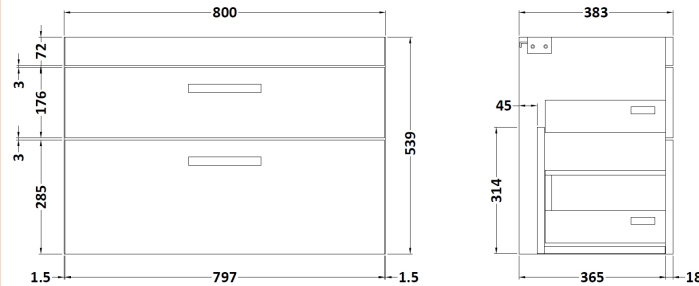

Sales Code: ATH081D

Description: 800 Wh 2-Drawer Vanity & Basin 3

Packaging Details

Barcode: 5056211864356

Sales Code: MOC375

Description: 800 Wall Hung 2-Drawer Basin Unit

Product Dimensions

Height (mm):	538
Width (mm):	800
Depth (mm):	383
Nett Weight (kg):	24

Packaging Dimensions

Height (mm):	560
Width (mm):	820
Depth (mm):	405
Gross Weight (kg):	24.5

Packaging Data

Box Colour:	Brown Cardboard Box
Box Qty:	1
Label Size:	100 x 50
Label Colour:	White Label
Label Qty:	2

Sales Code: NVM035

Description: 800 Thin Edged Basin 1Th

Product Dimensions

Height (mm):	170
Width (mm):	810
Depth (mm):	395
Nett Weight (kg):	14.5

Packaging Dimensions

Height (mm):	190
Width (mm):	830
Depth (mm):	415
Gross Weight (kg):	15

Packaging Data

Box Colour:	Brown Cardboard Box
Box Qty:	1
Label Size:	100 x 50
Label Colour:	White Label
Label Qty:	2

Outer Box Dimensions (If Applicable)

Height (mm):	
Width (mm):	
Depth (mm):	
Gross Weight (kg):	
Barcode:	5056211853435