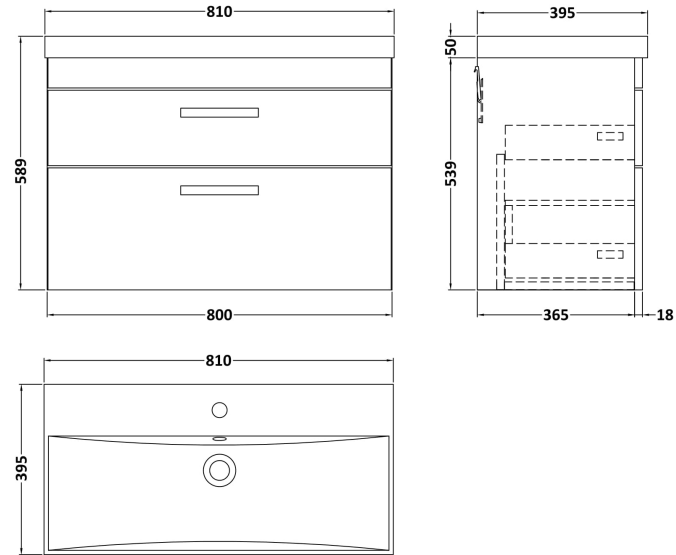

Sales Code: ATH081D

Description: 800 Wh 2-Drawer Vanity & Basin 3

Packaging Details

Barcode: 5056211864356

Sales Code: MOC375

Description: 800 Wall Hung 2-Drawer Basin Unit

Product Dimensions

Height (mm):	538
Width (mm):	800
Depth (mm):	383
Nett Weight (kg):	24

Packaging Dimensions

Height (mm):	560
Width (mm):	820
Depth (mm):	405
Gross Weight (kg):	24.5

Packaging Data

Box Colour:	Brown Cardboard Box
Box Qty:	1
Label Size:	100 x 50
Label Colour:	White Label
Label Qty:	2

Outer Box Dimensions (If Applicable)

Height (mm):	
Width (mm):	
Depth (mm):	
Gross Weight (kg):	
Barcode:	5055275870037

Product Details

Country of Origin:	China
Fitting Instruction:	No
CE & UKCA:	N/A
FSC Certified Materials:	Yes
Colour:	Gloss Grey
Construction Method:	Cam & Wood Dowel
Construction Type:	Rigid
Cabinet Finish:	MFC Painted Gloss
Fascia Finish:	Mdf Painted Gloss
Cabinet Thickness (mm):	16
Fascia Thickness (mm):	18
Drawer Included:	Yes
Drawer Type:	80mm High Metal Softclose
No of Shelves:	0
Hinge Type:	Not Applicable
Hinge Included:	Not Applicable
Adjustable Legs:	No, Not Required
Fixings Included:	Yes
Handle Style:	Contemporary
Waste Shroud:	Yes
Handle Included:	Yes, Supplied
Handle Type:	Strap

Sales Code: NVM035

Description: 800 Thin Edged Basin 1Th

Product Dimensions

Height (mm):	170
Width (mm):	810
Depth (mm):	395
Nett Weight (kg):	14.5

Packaging Dimensions

Height (mm):	190
Width (mm):	830
Depth (mm):	415
Gross Weight (kg):	15