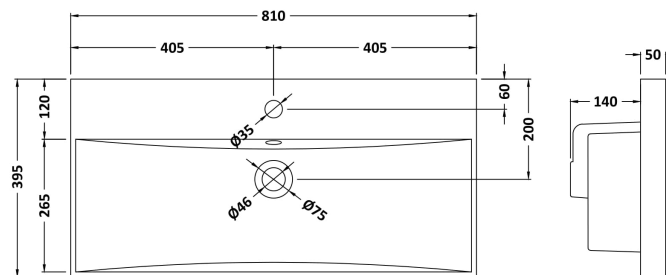

Packaging Dimensions

Height (mm):	560
Width (mm):	820
Depth (mm):	405
Gross Weight (kg):	24.5

Packaging Data

Box Colour:	Brown Cardboard Box
Box Qty:	1
Label Size:	100 x 50
Label Colour:	White Label
Label Qty:	2

Outer Box Dimensions (If Applicable)

Height (mm):	
Width (mm):	
Depth (mm):	
Gross Weight (kg):	
Barcode:	5055275870037

Product Details

Country of Origin:	China
Fitting Instruction:	No
CE & UKCA:	N/A
FSC Certified Materials:	Yes
Colour:	Gloss Grey
Construction Method:	Cam & Wood Dowel
Construction Type:	Rigid
Cabinet Finish:	MFC Painted Gloss
Fascia Finish:	Mdf Painted Gloss
Cabinet Thickness (mm):	16
Fascia Thickness (mm):	18
Drawer Included:	Yes
Drawer Type:	80mm High Metal Softclose
No of Shelves:	0
Hinge Type:	Not Applicable
Hinge Included:	Not Applicable
Adjustable Legs:	No, Not Required
Fixings Included:	Yes
Handle Style:	Contemporary
Waste Shroud:	Yes
Handle Included:	Yes, Supplied
Handle Type:	Strap

Sales Code: NVM035

Description: 800 Thin Edged Basin 1Th

Product Dimensions

Height (mm):	170
Width (mm):	810
Depth (mm):	395
Nett Weight (kg):	14.5

Packaging Dimensions

Height (mm):	190
Width (mm):	830
Depth (mm):	415
Gross Weight (kg):	15

Packaging Data

Box Colour:	Brown Cardboard Box
Box Qty:	1
Label Size:	100 x 50
Label Colour:	White Label
Label Qty:	2

Outer Box Dimensions (If Applicable)

Height (mm):	
Width (mm):	
Depth (mm):	
Gross Weight (kg):	
Barcode:	5056211853435