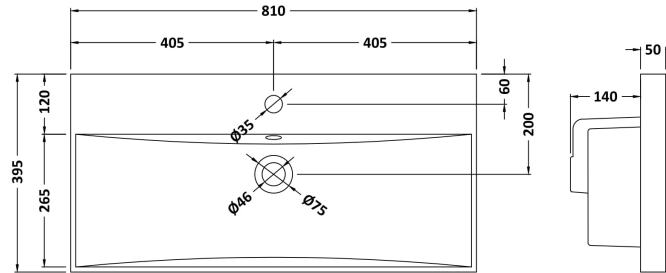

### Product Dimensions

Height (mm):	538
Width (mm):	800
Depth (mm):	383
Nett Weight (kg):	24

### Packaging Dimensions

Height (mm):	560
Width (mm):	820
Depth (mm):	405
Gross Weight (kg):	24.5

### Outer Box Dimensions (If Applicable)

Height (mm):	
Width (mm):	
Depth (mm):	
Gross Weight (kg):	
Barcode:	5056211847991

### Product Dimensions

Height (mm):	170
Width (mm):	810
Depth (mm):	395
Nett Weight (kg):	14.5