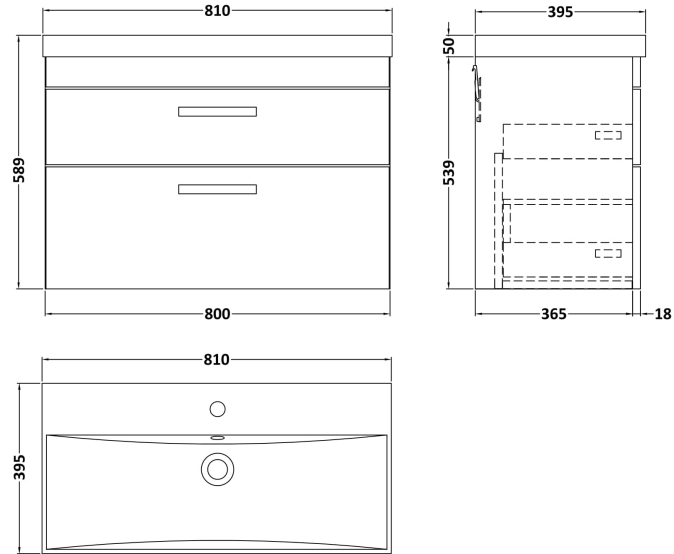

Sales Code: ATH114D

Description: 800 Wh 2-Drawer Vanity & Basin 3

Packaging Details

Barcode: 5056211864653