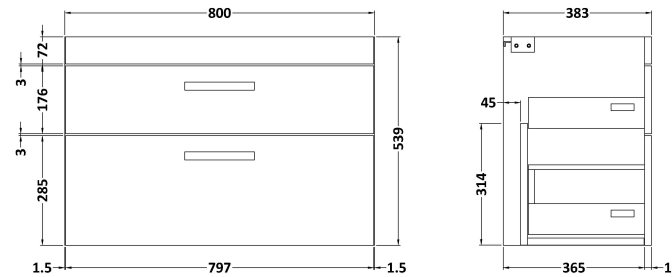

### Product Dimensions

Height (mm):	538
Width (mm):	800
Depth (mm):	383
Nett Weight (kg):	24

### Packaging Dimensions

Height (mm):	560
Width (mm):	820
Depth (mm):	405
Gross Weight (kg):	24.5

### Product Dimensions

Height (mm):	170
Width (mm):	810
Depth (mm):	395
Nett Weight (kg):	14.5

### Packaging Dimensions

Height (mm):	190
Width (mm):	830
Depth (mm):	415
Gross Weight (kg):	15