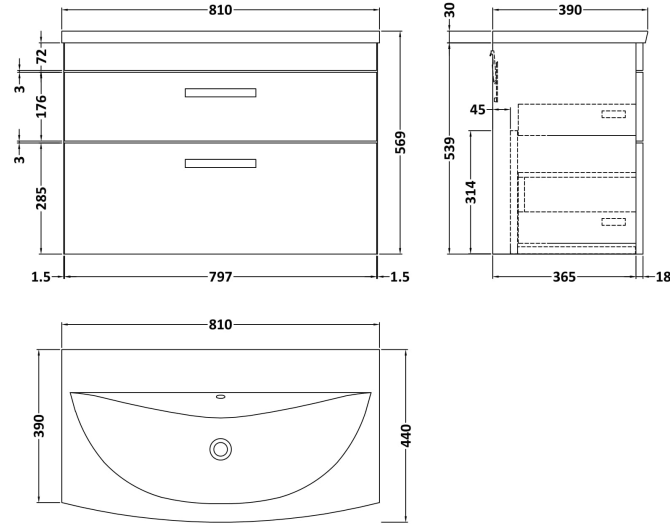

Sales Code: ATH069G

Description: 800 Wh 2-Drawer Vanity & Basin 4

Packaging Details

Barcode: 5056462622477

Sales Code: MOE175

Description: 800 Wall Hung 2-Drawer Basin Unit

Product Dimensions

Height (mm):	538
Width (mm):	800
Depth (mm):	383
Nett Weight (kg):	24

Packaging Dimensions

Height (mm):	405
Width (mm):	820
Depth (mm):	560
Gross Weight (kg):	24.5

Packaging Data

Box Colour:	Brown Cardboard Box - Printed
Box Qty:	0
Label Size:	0 x 0
Label Colour:	White Label
Label Qty:	2

Outer Box Dimensions (If Applicable)

Height (mm):	
Width (mm):	
Depth (mm):	
Gross Weight (kg):	
Barcode:	5055275880746

Product Details

Country of Origin:	China
Fitting Instruction:	No
CE & UKCA:	N/A
FSC Certified Materials:	Yes
Colour:	Gloss White
Construction Method:	Cam & Wood Dowel
Construction Type:	Rigid
Cabinet Finish:	MFC Painted Gloss
Fascia Finish:	Mdf Painted Gloss
Cabinet Thickness (mm):	16
Fascia Thickness (mm):	18
Drawer Included:	Yes
Drawer Type:	80mm High Metal Softclose
No of Shelves:	0
Hinge Type:	Not Applicable
Hinge Included:	Not Applicable
Adjustable Legs:	No, Not Required
Fixings Included:	Yes
Handle Style:	Contemporary
Waste Shroud:	Yes
Handle Included:	Yes, Supplied
Handle Type:	D-Shape

Sales Code: NVM045

Description: 800 Curved Basin 1Th

Product Dimensions

Height (mm):	160
Width (mm):	810
Depth (mm):	440
Nett Weight (kg):	15

Packaging Dimensions

Height (mm):	190
Width (mm):	830
Depth (mm):	415
Gross Weight (kg):	15.5