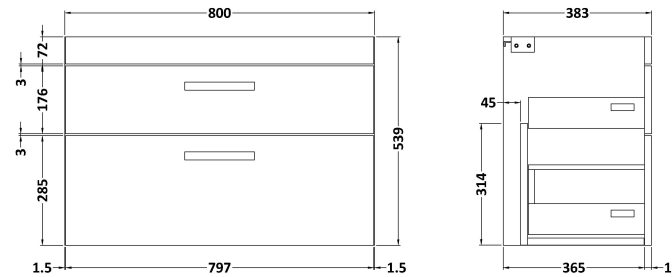

Sales Code: ATH069G

Description: 800 Wh 2-Drawer Vanity & Basin 4

Packaging Details

Barcode: 5056462622477

Sales Code: MOE175

Description: 800 Wall Hung 2-Drawer Basin Unit

Product Dimensions

Height (mm):	538
Width (mm):	800
Depth (mm):	383
Nett Weight (kg):	24

Packaging Dimensions

Height (mm):	405
Width (mm):	820
Depth (mm):	560
Gross Weight (kg):	24.5

Packaging Data

Box Colour:	Brown Cardboard Box - Printed
Box Qty:	0
Label Size:	0 x 0
Label Colour:	White Label
Label Qty:	2

Outer Box Dimensions (If Applicable)

Height (mm):	
Width (mm):	
Depth (mm):	
Gross Weight (kg):	
Barcode:	5055275880746

Product Details

Country of Origin:	China
Fitting Instruction:	No
CE & UKCA:	N/A
FSC Certified Materials:	Yes
Colour:	Gloss White
Construction Method:	Cam & Wood Dowel
Construction Type:	Rigid
Cabinet Finish:	MFC Painted Gloss
Fascia Finish:	Mdf Painted Gloss
Cabinet Thickness (mm):	16
Fascia Thickness (mm):	18
Drawer Included:	Yes
Drawer Type:	80mm High Metal Softclose
No of Shelves:	0
Hinge Type:	Not Applicable
Hinge Included:	Not Applicable
Adjustable Legs:	No, Not Required
Fixings Included:	Yes
Handle Style:	Contemporary
Waste Shroud:	Yes
Handle Included:	Yes, Supplied
Handle Type:	D-Shape

Sales Code: NVM045

Description: 800 Curved Basin 1Th

Product Dimensions

Height (mm):	160
Width (mm):	810
Depth (mm):	440
Nett Weight (kg):	15

Packaging Dimensions

Height (mm):	190
Width (mm):	830
Depth (mm):	415
Gross Weight (kg):	15.5