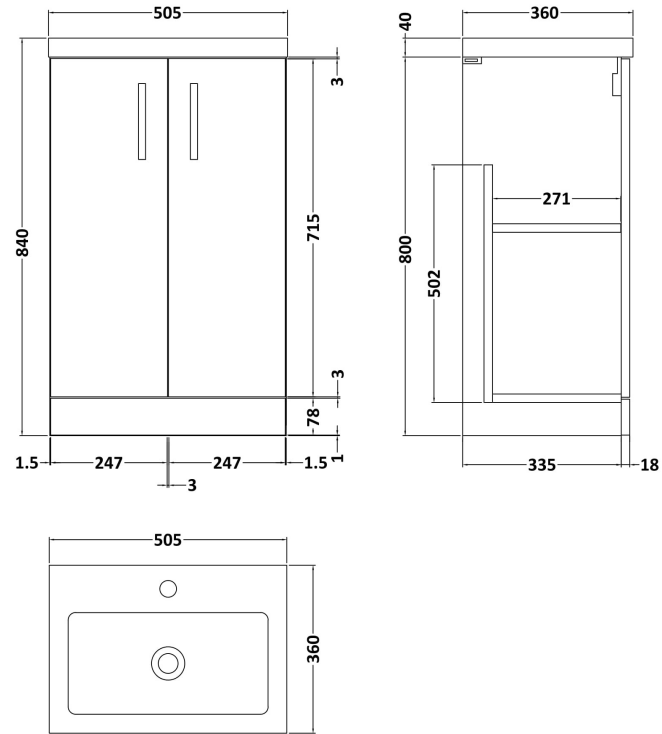

Sales Code: PAL006

Description: 500 Fs 2-Door Vanity & Polymarble Basin

Packaging Details

Barcode: 5056211883647

Sales Code: NVF101

Description: 500 Fs 2-Door Unit (335 Deep)

Product Dimensions

Height (mm):	800
Width (mm):	500
Depth (mm):	353
Nett Weight (kg):	17.5

Packaging Dimensions

Height (mm):	835
Width (mm):	520
Depth (mm):	375
Gross Weight (kg):	18

Packaging Data

Box Colour:	Brown Cardboard Box - Printed
Box Qty:	0
Label Size:	0 x 0
Label Colour:	Not Applicable
Label Qty:	0

Outer Box Dimensions (If Applicable)

Height (mm):	
Width (mm):	
Depth (mm):	
Gross Weight (kg):	
Barcode:	5056211876069

Product Details

Country of Origin:	China
Fitting Instruction:	No
CE & UKCA:	N/A
FSC Certified Materials:	Yes
Colour:	Gloss White
Construction Method:	Cam & Wood Dowel
Construction Type:	Rigid
Cabinet Finish:	MFC Painted Gloss
Fascia Finish:	Mdf Painted Gloss
Cabinet Thickness (mm):	16
Fascia Thickness (mm):	18
Drawer Included:	No
Drawer Type:	Not Applicable
No of Shelves:	1
Hinge Type:	95 Degree Soft Close
Hinge Included:	Yes, Supplied
Adjustable Legs:	No, Not Required
Fixings Included:	Yes
Handle Style:	Contemporary
Waste Shroud:	No
Handle Included:	Yes
Handle Type:	D-Shape

Sales Code: PMB312

Description: 500 Rear Tap Basin 1Th

Product Dimensions

Height (mm):	355
Width (mm):	503
Depth (mm):	135
Nett Weight (kg):	8.1

Packaging Dimensions

Height (mm):	420
Width (mm):	210
Depth (mm):	550
Gross Weight (kg):	8.1