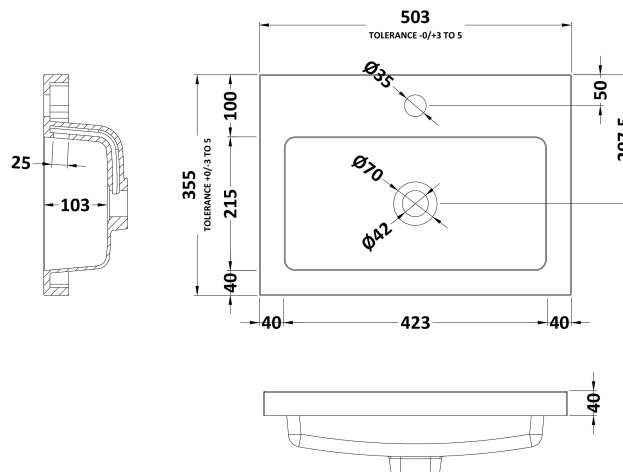

Packaging Dimensions

Height (mm):	835
Width (mm):	520
Depth (mm):	375
Gross Weight (kg):	18

Packaging Data

Box Colour:	Brown Cardboard Box - Printed
Box Qty:	0
Label Size:	0 x 0
Label Colour:	Not Applicable
Label Qty:	0

Outer Box Dimensions (If Applicable)

Height (mm):	
Width (mm):	
Depth (mm):	
Gross Weight (kg):	
Barcode:	5056211876069

Product Details

Country of Origin:	China
Fitting Instruction:	No
CE & UKCA:	N/A
FSC Certified Materials:	Yes
Colour:	Gloss White
Construction Method:	Cam & Wood Dowel
Construction Type:	Rigid
Cabinet Finish:	MFC Painted Gloss
Fascia Finish:	Mdf Painted Gloss
Cabinet Thickness (mm):	16
Fascia Thickness (mm):	18
Drawer Included:	No
Drawer Type:	Not Applicable
No of Shelves:	1
Hinge Type:	95 Degree Soft Close
Hinge Included:	Yes, Supplied
Adjustable Legs:	No, Not Required
Fixings Included:	Yes
Handle Style:	Contemporary
Waste Shroud:	No
Handle Included:	Yes
Handle Type:	D-Shape

Sales Code: PMB312

Description: 500 Rear Tap Basin 1Th

Product Dimensions

Height (mm):	355
Width (mm):	503
Depth (mm):	135
Nett Weight (kg):	8.1

Packaging Dimensions

Height (mm):	420
Width (mm):	210
Depth (mm):	550
Gross Weight (kg):	8.1

Packaging Data

Box Colour:	Brown Cardboard Box - Printed
Box Qty:	1
Label Size:	100 x 50
Label Colour:	White Label
Label Qty:	2

Outer Box Dimensions (If Applicable)

Height (mm):	
Width (mm):	
Depth (mm):	
Gross Weight (kg):	
Barcode:	5055369071975