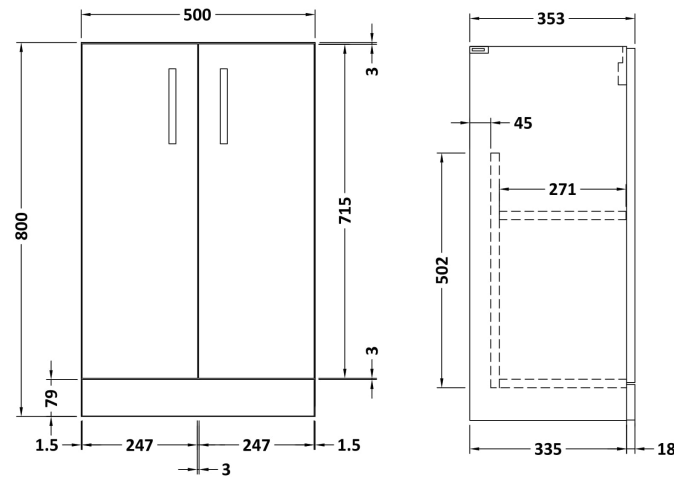

Sales Code: PAL006

Description: 500 Fs 2-Door Vanity & Polymarble Basin

Packaging Details

Barcode: 5056211883647

Sales Code: NVF101

Description: 500 Fs 2-Door Unit (335 Deep)

Product Dimensions

Height (mm):	800
Width (mm):	500
Depth (mm):	353
Nett Weight (kg):	17.5

Packaging Dimensions

Height (mm):	835
Width (mm):	520
Depth (mm):	375
Gross Weight (kg):	18

Packaging Data

Box Colour:	Brown Cardboard Box - Printed
Box Qty:	0
Label Size:	0 x 0
Label Colour:	Not Applicable
Label Qty:	0

Outer Box Dimensions (If Applicable)

Height (mm):	
Width (mm):	
Depth (mm):	
Gross Weight (kg):	
Barcode:	5056211876069

Product Details

Country of Origin:	China
Fitting Instruction:	No
CE & UKCA:	N/A
FSC Certified Materials:	Yes
Colour:	Gloss White
Construction Method:	Cam & Wood Dowel
Construction Type:	Rigid
Cabinet Finish:	MFC Painted Gloss
Fascia Finish:	Mdf Painted Gloss
Cabinet Thickness (mm):	16
Fascia Thickness (mm):	18
Drawer Included:	No
Drawer Type:	Not Applicable
No of Shelves:	1
Hinge Type:	95 Degree Soft Close
Hinge Included:	Yes, Supplied
Adjustable Legs:	No, Not Required
Fixings Included:	Yes
Handle Style:	Contemporary
Waste Shroud:	No
Handle Included:	Yes
Handle Type:	D-Shape

Sales Code: PMB312

Description: 500 Rear Tap Basin 1Th

Product Dimensions

Height (mm):	355
Width (mm):	503
Depth (mm):	135
Nett Weight (kg):	8.1

Packaging Dimensions

Height (mm):	420
Width (mm):	210
Depth (mm):	550
Gross Weight (kg):	8.1