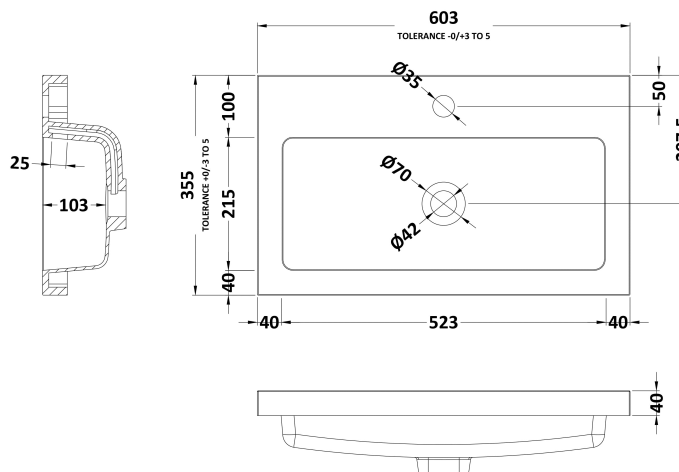

Packaging Dimensions

Height (mm):	835
Width (mm):	620
Depth (mm):	375
Gross Weight (kg):	20

Packaging Data

Box Colour:	Brown Cardboard Box - Printed
Box Qty:	0
Label Size:	0 x 0
Label Colour:	Not Applicable
Label Qty:	0

Outer Box Dimensions (If Applicable)

Height (mm):	
Width (mm):	
Depth (mm):	
Gross Weight (kg):	
Barcode:	5056211876090

Product Details

Country of Origin:	China
Fitting Instruction:	No
CE & UKCA:	N/A
FSC Certified Materials:	Yes
Colour:	Gloss White
Construction Method:	Cam & Wood Dowel
Construction Type:	Rigid
Cabinet Finish:	MFC Painted Gloss
Fascia Finish:	Mdf Painted Gloss
Cabinet Thickness (mm):	16
Fascia Thickness (mm):	18
Drawer Included:	No
Drawer Type:	Not Applicable
No of Shelves:	1
Hinge Type:	95 Degree Soft Close
Hinge Included:	Yes, Supplied
Adjustable Legs:	No, Not Required
Fixings Included:	Yes
Handle Style:	Contemporary
Waste Shroud:	No
Handle Included:	Yes
Handle Type:	D-Shape

Sales Code: PMB313

Description: 600 Rear Tap Basin 1Th

Product Dimensions

Height (mm):	355
Width (mm):	603
Depth (mm):	135
Nett Weight (kg):	9.66

Packaging Dimensions

Height (mm):	410
Width (mm):	200
Depth (mm):	650
Gross Weight (kg):	9.66

Packaging Data

Box Colour:	Brown Cardboard Box - Printed
Box Qty:	1
Label Size:	100 x 50
Label Colour:	White Label
Label Qty:	2

Outer Box Dimensions (If Applicable)

Height (mm):	
Width (mm):	
Depth (mm):	
Gross Weight (kg):	
Barcode:	5055369071982