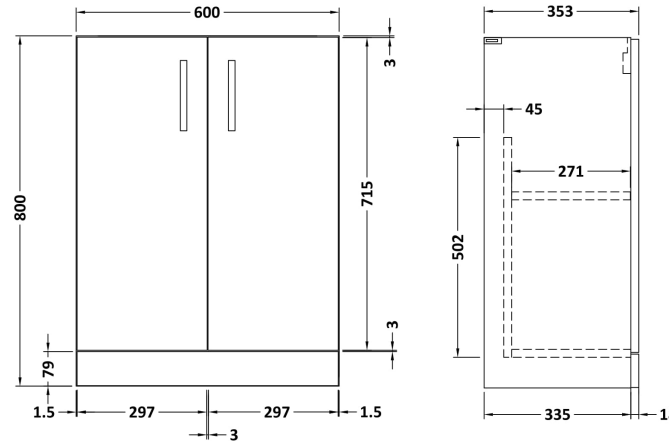

Sales Code: PAL027

Description: 600 Fs 2-Door Vanity & Polymarble Basin

Packaging Details

Barcode: 5056211880714

Sales Code: NVF103

Description: 600 Fs 2-Door Unit (335 Deep)

Product Dimensions

Height (mm):	800
Width (mm):	600
Depth (mm):	353
Nett Weight (kg):	19.5

Packaging Dimensions

Height (mm):	835
Width (mm):	620
Depth (mm):	375
Gross Weight (kg):	20

Packaging Data

Box Colour:	Brown Cardboard Box - Printed
Box Qty:	0
Label Size:	0 x 0
Label Colour:	Not Applicable
Label Qty:	0

Outer Box Dimensions (If Applicable)

Height (mm):	
Width (mm):	
Depth (mm):	
Gross Weight (kg):	
Barcode:	5056211876090

Product Details

Country of Origin:	China
Fitting Instruction:	No
CE & UKCA:	N/A
FSC Certified Materials:	Yes
Colour:	Gloss White
Construction Method:	Cam & Wood Dowel
Construction Type:	Rigid
Cabinet Finish:	MFC Painted Gloss
Fascia Finish:	Mdf Painted Gloss
Cabinet Thickness (mm):	16
Fascia Thickness (mm):	18
Drawer Included:	No
Drawer Type:	Not Applicable
No of Shelves:	1
Hinge Type:	95 Degree Soft Close
Hinge Included:	Yes, Supplied
Adjustable Legs:	No, Not Required
Fixings Included:	Yes
Handle Style:	Contemporary
Waste Shroud:	No
Handle Included:	Yes
Handle Type:	D-Shape

Sales Code: PMB313

Description: 600 Rear Tap Basin 1Th

Product Dimensions

Height (mm):	355
Width (mm):	603
Depth (mm):	135
Nett Weight (kg):	9.66

Packaging Dimensions

Height (mm):	410
Width (mm):	200
Depth (mm):	650
Gross Weight (kg):	9.66