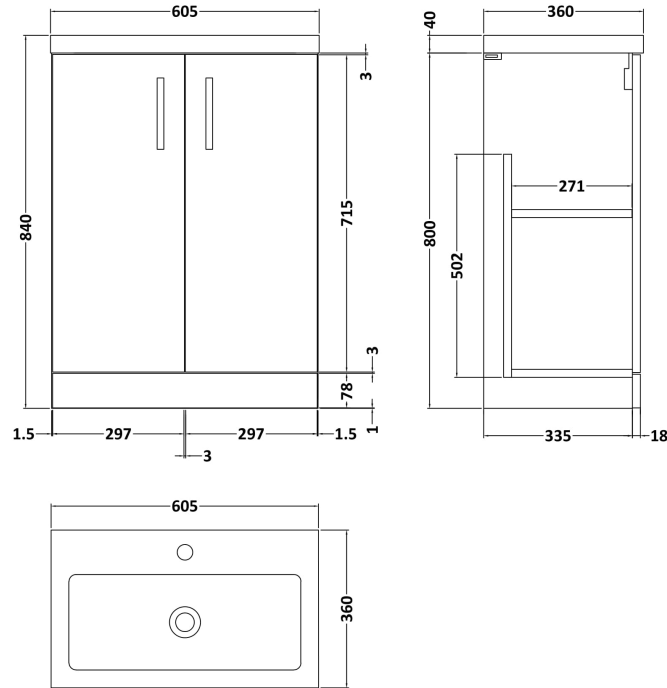

Sales Code: PAL027

Description: 600 Fs 2-Door Vanity & Polymarble Basin

Packaging Details

Barcode: 5056211880714

Sales Code: NVF103

Description: 600 Fs 2-Door Unit (335 Deep)

Product Dimensions

Height (mm):	800
Width (mm):	600
Depth (mm):	353
Nett Weight (kg):	19.5

Packaging Dimensions

Height (mm):	835
Width (mm):	620
Depth (mm):	375
Gross Weight (kg):	20

Packaging Data

Box Colour:	Brown Cardboard Box - Printed
Box Qty:	0
Label Size:	0 x 0
Label Colour:	Not Applicable
Label Qty:	0

Outer Box Dimensions (If Applicable)

Height (mm):	
Width (mm):	
Depth (mm):	
Gross Weight (kg):	
Barcode:	5056211876090

Product Details

Country of Origin:	China
Fitting Instruction:	No
CE & UKCA:	N/A
FSC Certified Materials:	Yes
Colour:	Gloss White
Construction Method:	Cam & Wood Dowel
Construction Type:	Rigid
Cabinet Finish:	MFC Painted Gloss
Fascia Finish:	Mdf Painted Gloss
Cabinet Thickness (mm):	16
Fascia Thickness (mm):	18
Drawer Included:	No
Drawer Type:	Not Applicable
No of Shelves:	1
Hinge Type:	95 Degree Soft Close
Hinge Included:	Yes, Supplied
Adjustable Legs:	No, Not Required
Fixings Included:	Yes
Handle Style:	Contemporary
Waste Shroud:	No
Handle Included:	Yes
Handle Type:	D-Shape

Sales Code: PMB313

Description: 600 Rear Tap Basin 1Th

Product Dimensions

Height (mm):	355
Width (mm):	603
Depth (mm):	135
Nett Weight (kg):	9.66

Packaging Dimensions

Height (mm):	410
Width (mm):	200
Depth (mm):	650
Gross Weight (kg):	9.66