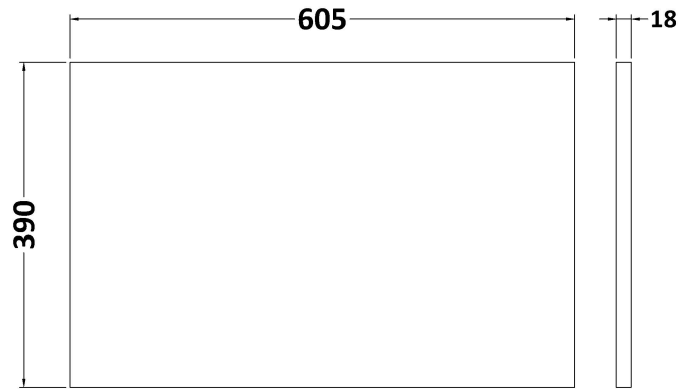

Sales Code: ARN523W

Description: 600 Wh 2-Door Vanity & Worktop

Packaging Details

Barcode: 5056462668093

Sales Code: NVF523N

Description: 600 Wh 2-Door Unit (365 Deep)

Product Dimensions

Height (mm):	539
Width (mm):	600
Depth (mm):	383
Nett Weight (kg):	14.2

Packaging Dimensions

Height (mm):	560
Width (mm):	620
Depth (mm):	405
Gross Weight (kg):	14.7

Packaging Data

Box Colour:	Brown Cardboard Box
Box Qty:	1
Label Size:	100 x 50
Label Colour:	White Label
Label Qty:	2

Sales Code: MWD560N

Description: 600 Worktop (605X390x18mm)

Product Dimensions

Height (mm):	18
Width (mm):	605
Depth (mm):	390
Nett Weight (kg):	2.5

Packaging Dimensions

Height (mm):	25
Width (mm):	625
Depth (mm):	410
Gross Weight (kg):	3

Packaging Data

Box Colour:	Brown Cardboard Box
Box Qty:	1
Label Size:	50 x 100
Label Colour:	White Label
Label Qty:	2

Outer Box Dimensions (If Applicable)

Height (mm):	
Width (mm):	
Depth (mm):	
Gross Weight (kg):	
Barcode:	5056462660394