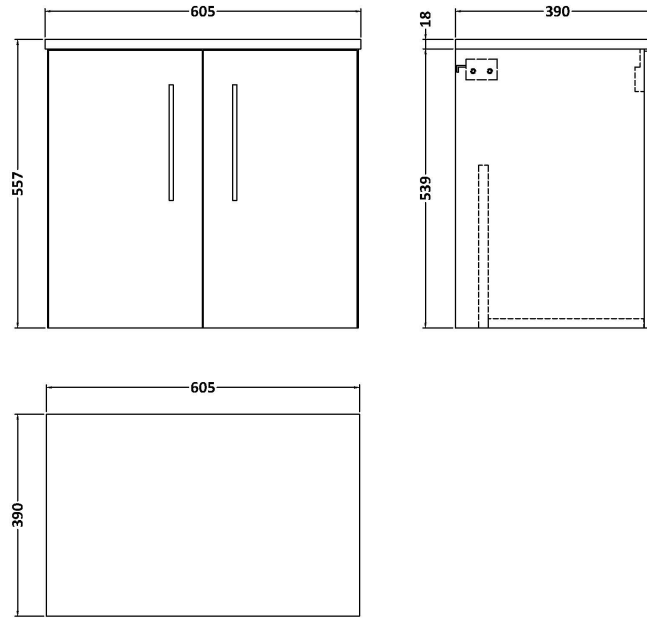

Sales Code: ARN523W

Description: 600 Wh 2-Door Vanity & Worktop

Packaging Details

Barcode: 5056462668093

Sales Code: NVF523N

Description: 600 Wh 2-Door Unit (365 Deep)

Product Dimensions

Height (mm):	539
Width (mm):	600
Depth (mm):	383
Nett Weight (kg):	14.2

Packaging Dimensions

Height (mm):	560
Width (mm):	620
Depth (mm):	405
Gross Weight (kg):	14.7

Packaging Data

Box Colour:	Brown Cardboard Box
Box Qty:	1
Label Size:	100 x 50
Label Colour:	White Label
Label Qty:	2

Sales Code: MWD560N

Description: 600 Worktop (605X390x18mm)

Product Dimensions

Height (mm):	18
Width (mm):	605
Depth (mm):	390
Nett Weight (kg):	2.5

Packaging Dimensions

Height (mm):	25
Width (mm):	625
Depth (mm):	410
Gross Weight (kg):	3

Packaging Data

Box Colour:	Brown Cardboard Box
Box Qty:	1
Label Size:	50 x 100
Label Colour:	White Label
Label Qty:	2

Outer Box Dimensions (If Applicable)

Height (mm):	
Width (mm):	
Depth (mm):	
Gross Weight (kg):	
Barcode:	5056462660394