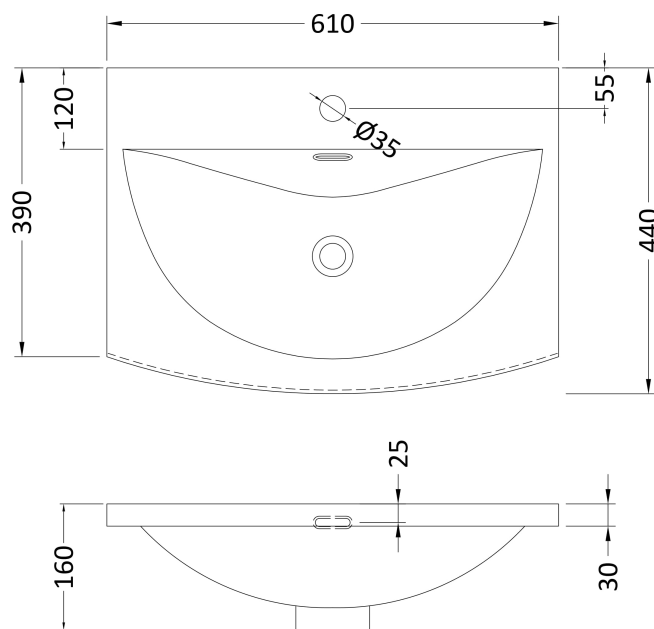

Sales Code: BLO101G

Description: 600 F/S 2-Door/Drawer Unit & Basin 4

Packaging Details

Barcode: 5056462622132

Sales Code: NVM043

Description: 600 Curved Basin 1Th

Product Dimensions

Height (mm):	160
Width (mm):	610
Depth (mm):	440
Nett Weight (kg):	11

Packaging Dimensions

Height (mm):	190
Width (mm):	630
Depth (mm):	415
Gross Weight (kg):	11.5

Packaging Data

Box Colour:	Brown Cardboard Box - Printed
Box Qty:	1
Label Size:	100 x 50
Label Colour:	White Label
Label Qty:	2

Outer Box Dimensions (If Applicable)

Height (mm):	
Width (mm):	
Depth (mm):	
Gross Weight (kg):	
Barcode:	5056462620961

Product Details

Country of Origin:	China
Fitting Instruction:	No
Certification: CE & UKCA:	No
WRAS:	N/A
WRAS No:	N/A
Product Material:	Vitreous China
Fixing Supplied:	No

Sales Code: MOF103A

Description: 600 F/S 2-Door/Drawer Unit

Product Dimensions

Height (mm):	810
Width (mm):	600
Depth (mm):	383
Nett Weight (kg):	23

Packaging Dimensions

Height (mm):	885
Width (mm):	620
Depth (mm):	405
Gross Weight (kg):	23.5