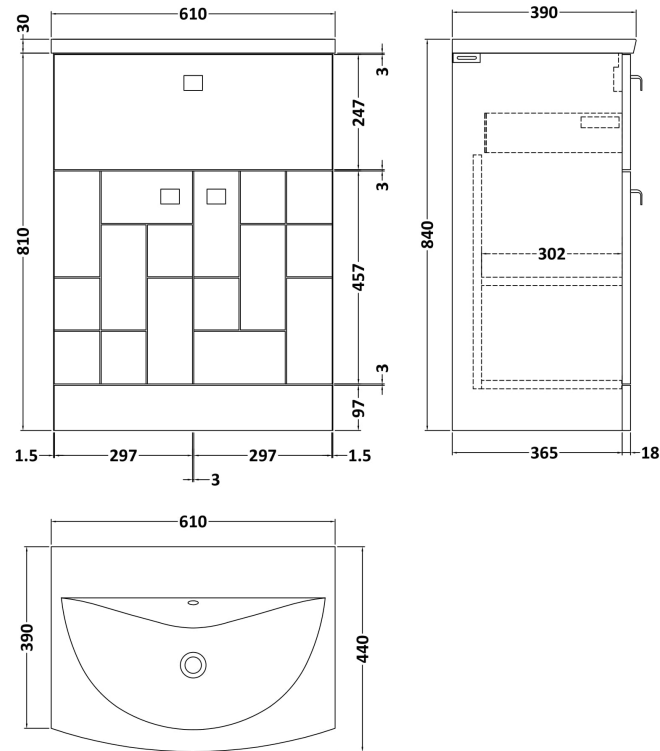

Sales Code: BLO101G

Description: 600 F/S 2-Door/Drawer Unit & Basin 4

Packaging Details

Barcode: 5056462622132

Sales Code: NVM043

Description: 600 Curved Basin 1Th

Product Dimensions

Height (mm):	160
Width (mm):	610
Depth (mm):	440
Nett Weight (kg):	11

Packaging Dimensions

Height (mm):	190
Width (mm):	630
Depth (mm):	415
Gross Weight (kg):	11.5

Packaging Data

Box Colour:	Brown Cardboard Box - Printed
Box Qty:	1
Label Size:	100 x 50
Label Colour:	White Label
Label Qty:	2

Outer Box Dimensions (If Applicable)

Height (mm):	
Width (mm):	
Depth (mm):	
Gross Weight (kg):	
Barcode:	5056462620961

Product Details

Country of Origin:	China
Fitting Instruction:	No
Certification: CE & UKCA:	No
WRAS:	N/A
WRAS No:	N/A
Product Material:	Vitreous China
Fixing Supplied:	No

Packaging Data

Box Colour:	Brown Cardboard Box
Box Qty:	1
Label Size:	100 x 50
Label Colour:	White Label
Label Qty:	2

Outer Box Dimensions (If Applicable)

Height (mm):	
Width (mm):	
Depth (mm):	
Gross Weight (kg):	
Barcode:	5056211884217