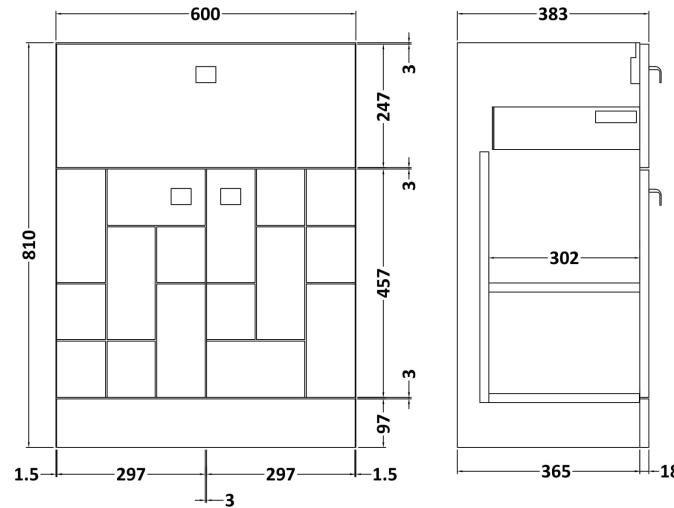

Packaging Dimensions

Height (mm):	190
Width (mm):	630
Depth (mm):	415
Gross Weight (kg):	11.5

Packaging Data

Box Colour:	Brown Cardboard Box - Printed
Box Qty:	1
Label Size:	100 x 50
Label Colour:	White Label
Label Qty:	2

Outer Box Dimensions (If Applicable)

Height (mm):	
Width (mm):	
Depth (mm):	
Gross Weight (kg):	
Barcode:	5056462620961

Product Details

Country of Origin:	China
Fitting Instruction:	No
Certification: CE & UKCA:	No
WRAS:	N/A
WRAS No:	N/A
Product Material:	Vitreous China
Fixing Supplied:	No

Sales Code: MOF103A

Description: 600 F/S 2-Door/Drawer Unit

Product Dimensions

Height (mm):	810
Width (mm):	600
Depth (mm):	383
Nett Weight (kg):	23

Packaging Dimensions

Height (mm):	885
Width (mm):	620
Depth (mm):	405
Gross Weight (kg):	23.5

Packaging Data

Box Colour:	Brown Cardboard Box
Box Qty:	1
Label Size:	100 x 50
Label Colour:	White Label
Label Qty:	2

Outer Box Dimensions (If Applicable)

Height (mm):	
Width (mm):	
Depth (mm):	
Gross Weight (kg):	
Barcode:	5056211884217