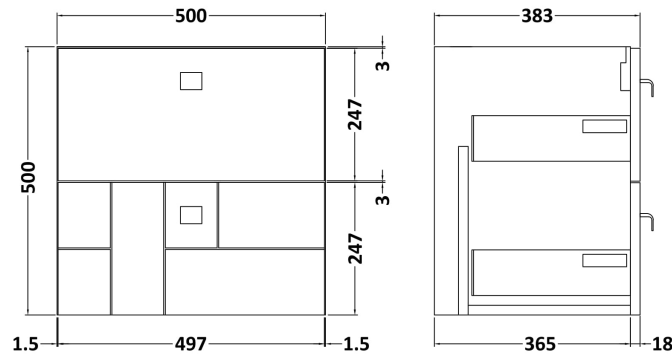

Sales Code: BLO305B

Description: 500 W/H 2-Drawer Unit & Basin 2

Packaging Details

Barcode: 5056211887768

Sales Code: MOF392A

Description: 500 W/H 2-Drawer Unit

Product Dimensions

Height (mm):	500
Width (mm):	500
Depth (mm):	383
Nett Weight (kg):	17.8

Packaging Dimensions

Height (mm):	520
Width (mm):	520
Depth (mm):	405
Gross Weight (kg):	18.3

Packaging Data

Box Colour:	Brown Cardboard Box
Box Qty:	1
Label Size:	150 x 100
Label Colour:	White Label
Label Qty:	2

Sales Code: NVM001

Description: 500mm Minimalist Basin 1Th

Product Dimensions

Height (mm):	170
Width (mm):	500
Depth (mm):	390
Nett Weight (kg):	9

Packaging Dimensions

Height (mm):	400
Width (mm):	520
Depth (mm):	200
Gross Weight (kg):	9

Packaging Data

Box Colour:	Brown Cardboard Box
Box Qty:	1
Label Size:	105 x 50
Label Colour:	White Label
Label Qty:	1

Outer Box Dimensions (If Applicable)

Height (mm):	
Width (mm):	
Depth (mm):	
Gross Weight (kg):	
Barcode:	5055275828670