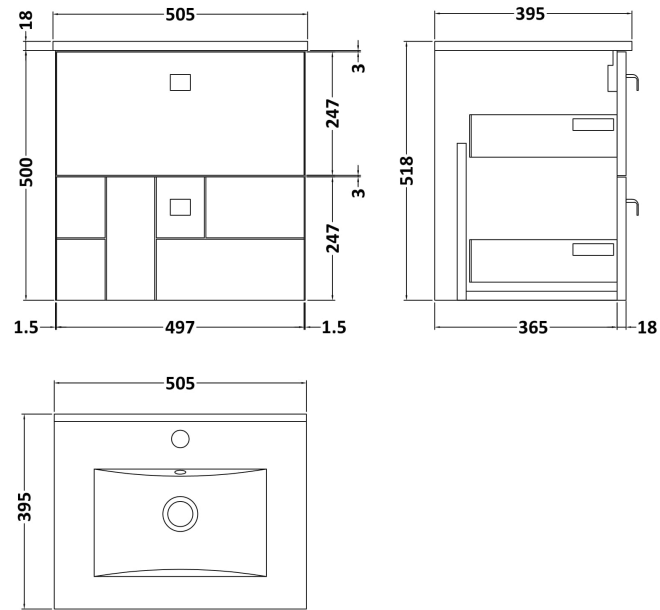

Sales Code: BLO305B

Description: 500 W/H 2-Drawer Unit & Basin 2

Packaging Details

Barcode: 5056211887768

Sales Code: MOF392A

Description: 500 W/H 2-Drawer Unit

Product Dimensions

Height (mm):	500
Width (mm):	500
Depth (mm):	383
Nett Weight (kg):	17.8

Packaging Dimensions

Height (mm):	520
Width (mm):	520
Depth (mm):	405
Gross Weight (kg):	18.3

Packaging Data

Box Colour:	Brown Cardboard Box
Box Qty:	1
Label Size:	150 x 100
Label Colour:	White Label
Label Qty:	2

Sales Code: NVM001

Description: 500mm Minimalist Basin 1Th

Product Dimensions

Height (mm):	170
Width (mm):	500
Depth (mm):	390
Nett Weight (kg):	9

Packaging Dimensions

Height (mm):	400
Width (mm):	520
Depth (mm):	200
Gross Weight (kg):	9

Packaging Data

Box Colour:	Brown Cardboard Box
Box Qty:	1
Label Size:	105 x 50
Label Colour:	White Label
Label Qty:	1

Outer Box Dimensions (If Applicable)

Height (mm):	
Width (mm):	
Depth (mm):	
Gross Weight (kg):	
Barcode:	5055275828670