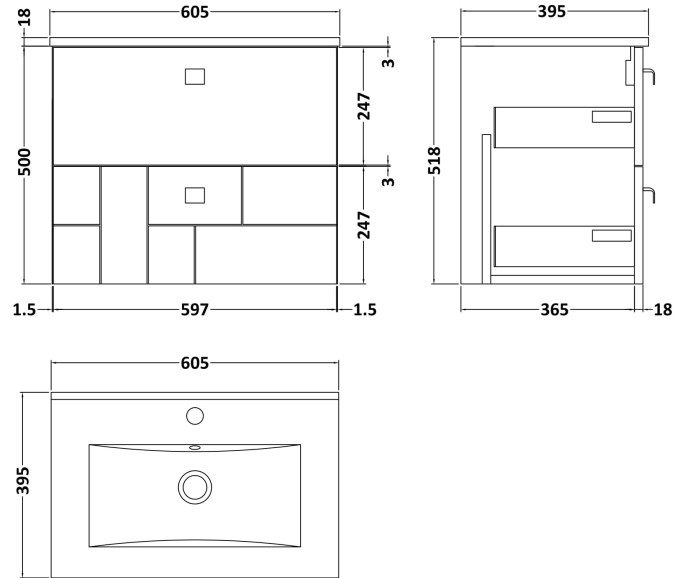

Sales Code: BLO202B

Description: 600 W/H 2-Drawer Unit & Basin 2

Packaging Details

Barcode: 5056211887850

Sales Code: MOF293A

Description: 600 W/H 2-Drawer Unit

Product Dimensions

Height (mm):	500
Width (mm):	600
Depth (mm):	383
Nett Weight (kg):	21.5

Packaging Dimensions

Height (mm):	560
Width (mm):	620
Depth (mm):	405
Gross Weight (kg):	22

Packaging Data

Box Colour:	Brown Cardboard Box
Box Qty:	1
Label Size:	150 x 100
Label Colour:	White Label
Label Qty:	2

Sales Code: NVM003

Description: Minimalist Basin 600mm

Product Dimensions

Height (mm):	170
Width (mm):	600
Depth (mm):	390
Nett Weight (kg):	10.76

Packaging Dimensions

Height (mm):	200
Width (mm):	400
Depth (mm):	620
Gross Weight (kg):	10.76

Packaging Data

Box Colour:	Brown Cardboard Box - Printed
Box Qty:	1
Label Size:	100 x 50
Label Colour:	White Label
Label Qty:	2

Outer Box Dimensions (If Applicable)

Height (mm):	
Width (mm):	
Depth (mm):	
Gross Weight (kg):	
Barcode:	5055146194668