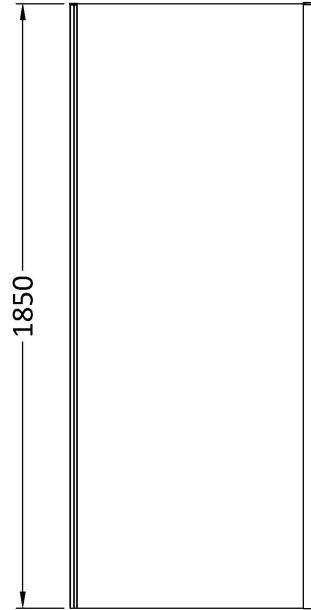

Sales Code: SQSP90BP

Description: 900X1850mm Side Panel

Product Dimensions

Height (mm):	1850
Width (mm):	890
Depth (mm):	31
Nett Weight (kg):	25

Packaging Dimensions

Height (mm):	1912
Width (mm):	890
Length (mm):	50
Gross Weight (kg):	25.5

Packaging Data

Box Colour:	Brown Cardboard Box - Printed
Box Qty:	1
Label Size:	100 x 50
Label Colour:	Not Applicable
Label Qty:	0

Outer Box Dimensions (If Applicable)

Height (mm):	
Width (mm):	
Depth (mm):	
Length (mm):	
Gross Weight (kg):	
Barcode:	5056211892342

Product Details

Country of Origin:	China
Fitting Instruction:	No
CE & UKCA:	No
Profile Material:	Aluminium
Profile Finish:	Matt Black
Adjustments (mm):	872 - 890mm
Entry Width (mm):	N/A
Swing In Dim (mm):	N/A
Swing Out Dim (mm):	N/A
Radius (mm):	Not Applicable
Glass Thickness (mm):	6
Easy Fit:	Yes
Easy Clean:	No
Handle Style:	Not Applicable
Handle Material:	Not Applicable
Enclosure Design:	Semi-Frameless
Wheel Type:	Not Applicable
Support Bar Included:	Support Bar Not Included
Extras:	None