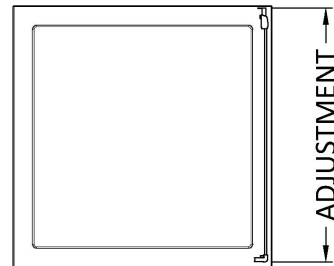

Sales Code: SQSP90BP

Description: 900X1850mm Side Panel

Product Dimensions

Height (mm):	1850
Width (mm):	890
Depth (mm):	31
Nett Weight (kg):	25

Packaging Dimensions

Height (mm):	1912
Width (mm):	890
Length (mm):	50
Gross Weight (kg):	25.5

Packaging Data

Box Colour:	Brown Cardboard Box - Printed
Box Qty:	1
Label Size:	100 x 50
Label Colour:	Not Applicable
Label Qty:	0

Outer Box Dimensions (If Applicable)

Height (mm):	
Width (mm):	
Depth (mm):	
Length (mm):	
Gross Weight (kg):	
Barcode:	5056211892342

Product Details

Country of Origin:	China
Fitting Instruction:	No
CE & UKCA:	No
Profile Material:	Aluminium
Profile Finish:	Matt Black
Adjustments (mm):	872 - 890mm
Entry Width (mm):	N/A
Swing In Dim (mm):	N/A
Swing Out Dim (mm):	N/A
Radius (mm):	Not Applicable
Glass Thickness (mm):	6
Easy Fit:	Yes
Easy Clean:	No
Handle Style:	Not Applicable
Handle Material:	Not Applicable
Enclosure Design:	Semi-Frameless
Wheel Type:	Not Applicable
Support Bar Included:	Support Bar Not Included
Extras:	None