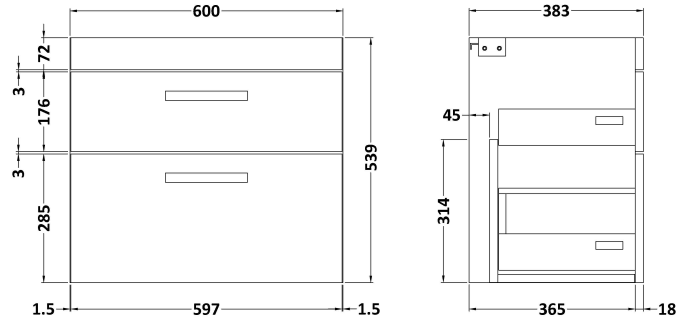

Sales Code: ATH047W

Description: 600 Wh 2-Drawer Vanity & Worktop

Packaging Details

Barcode: 5056211801702

Sales Code: MOD693

Description: 600 Wall Hung 2-Drawer Basin Unit

Product Dimensions

Height (mm):	538
Width (mm):	600
Depth (mm):	383
Nett Weight (kg):	20.5

Packaging Dimensions

Height (mm):	560
Width (mm):	620
Depth (mm):	405
Gross Weight (kg):	21

Packaging Data

Box Colour:	Brown Cardboard Box
Box Qty:	1
Label Size:	100 x 50
Label Colour:	White Label
Label Qty:	2

Sales Code: MWD660

Description: 600 Worktop (605X390x18mm)

Product Dimensions

Height (mm):	18
Width (mm):	605
Depth (mm):	390
Nett Weight (kg):	2.5

Packaging Dimensions

Height (mm):	25
Width (mm):	625
Depth (mm):	410
Gross Weight (kg):	3

Packaging Data

Box Colour:	Brown Cardboard Box
Box Qty:	1
Label Size:	50 x 100
Label Colour:	White Label
Label Qty:	2

Outer Box Dimensions (If Applicable)

Height (mm):	
Width (mm):	
Depth (mm):	
Gross Weight (kg):	
Barcode:	5055275826317