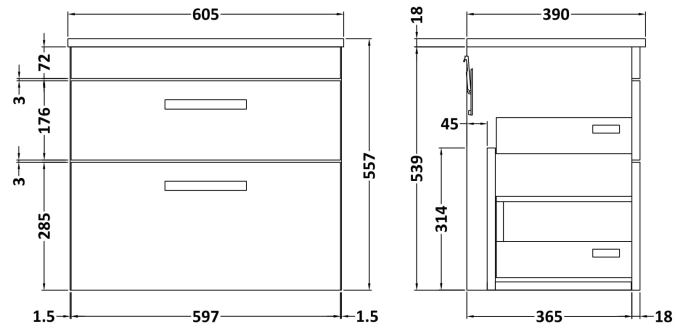

Sales Code: ATH047W

Description: 600 Wh 2-Drawer Vanity & Worktop

Packaging Details

Barcode: 5056211801702

Sales Code: MOD693

Description: 600 Wall Hung 2-Drawer Basin Unit

Product Dimensions

Height (mm):	538
Width (mm):	600
Depth (mm):	383
Nett Weight (kg):	20.5

Packaging Dimensions

Height (mm):	560
Width (mm):	620
Depth (mm):	405
Gross Weight (kg):	21

Packaging Data

Box Colour:	Brown Cardboard Box
Box Qty:	1
Label Size:	100 x 50
Label Colour:	White Label
Label Qty:	2

Sales Code: MWD660

Description: 600 Worktop (605X390x18mm)

Product Dimensions

Height (mm):	18
Width (mm):	605
Depth (mm):	390
Nett Weight (kg):	2.5

Packaging Dimensions

Height (mm):	25
Width (mm):	625
Depth (mm):	410
Gross Weight (kg):	3

Packaging Data

Box Colour:	Brown Cardboard Box
Box Qty:	1
Label Size:	50 x 100
Label Colour:	White Label
Label Qty:	2

Outer Box Dimensions (If Applicable)

Height (mm):	
Width (mm):	
Depth (mm):	
Gross Weight (kg):	
Barcode:	5055275826317