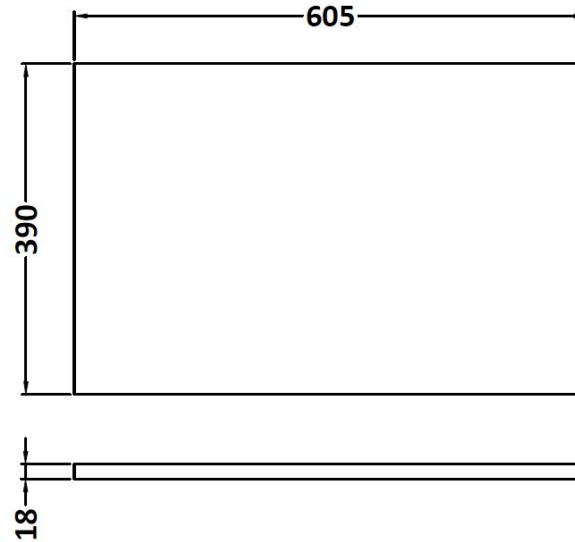

Packaging Dimensions

Height (mm):	560
Width (mm):	620
Depth (mm):	405
Gross Weight (kg):	21

Packaging Data

Box Colour:	Brown Cardboard Box
Box Qty:	1
Label Size:	100 x 50
Label Colour:	White Label
Label Qty:	2

Outer Box Dimensions (If Applicable)

Height (mm):	
Width (mm):	
Depth (mm):	
Gross Weight (kg):	
Barcode:	5055275825624

Product Details

Country of Origin:	United Kingdom
Fitting Instruction:	No
CE & UKCA:	N/A
FSC Certified Materials:	Yes
Colour:	Black Woodgrain
Construction Method:	Cam & Wood Dowel
Construction Type:	Rigid
Cabinet Finish:	MFC Textured Woodgrain
Fascia Finish:	MFC Textured Woodgrain
Cabinet Thickness (mm):	18
Fascia Thickness (mm):	18
Drawer Included:	Yes
Drawer Type:	80mm High Metal Softclose
No of Shelves:	0
Hinge Type:	Not Applicable
Hinge Included:	Not Applicable
Adjustable Legs:	No, Not Required
Fixings Included:	Yes
Handle Style:	Contemporary
Waste Shroud:	Yes
Handle Included:	Yes, Supplied
Handle Type:	D-Shape

Sales Code: MWD660

Description: 600 Worktop (605X390x18mm)

Product Dimensions

Height (mm):	18
Width (mm):	605
Depth (mm):	390
Nett Weight (kg):	2.5

Packaging Dimensions

Height (mm):	25
Width (mm):	625
Depth (mm):	410
Gross Weight (kg):	3

Packaging Data

Box Colour:	Brown Cardboard Box
Box Qty:	1
Label Size:	50 x 100
Label Colour:	White Label
Label Qty:	2

Outer Box Dimensions (If Applicable)

Height (mm):	
Width (mm):	
Depth (mm):	
Gross Weight (kg):	
Barcode:	5055275826317