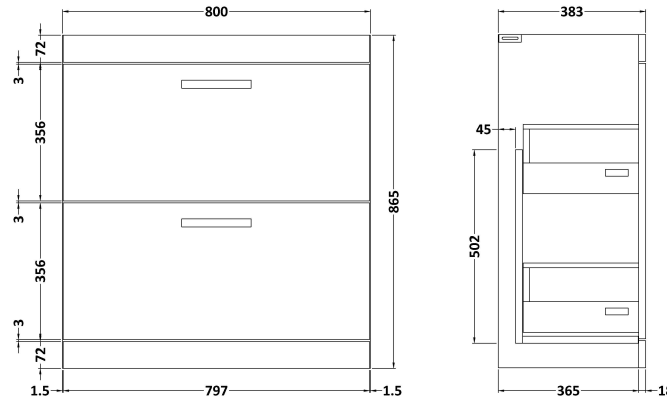

Sales Code: ATH054B

Description: 800 Fs 2-Drawer Vanity & Basin 2

Packaging Details

Barcode: 5056211800453

Sales Code: MOD605

Description: 800 Floor Standing 2-Drawer Basin Unit

Product Dimensions

Height (mm):	865
Width (mm):	800
Depth (mm):	383
Nett Weight (kg):	34.6

Packaging Dimensions

Height (mm):	885
Width (mm):	820
Depth (mm):	405
Gross Weight (kg):	36.8

Packaging Data

Box Colour:	Brown Cardboard Box
Box Qty:	1
Label Size:	100 x 50
Label Colour:	White Label
Label Qty:	2

Outer Box Dimensions (If Applicable)

Height (mm):	
Width (mm):	
Depth (mm):	
Gross Weight (kg):	
Barcode:	5055275825662

Product Details

Country of Origin:	United Kingdom
Fitting Instruction:	No
CE & UKCA:	N/A
FSC Certified Materials:	Yes
Colour:	Black Woodgrain
Construction Method:	Cam & Wood Dowel
Construction Type:	Rigid
Cabinet Finish:	MFC Textured Woodgrain
Fascia Finish:	MFC Textured Woodgrain
Cabinet Thickness (mm):	18
Fascia Thickness (mm):	18
Drawer Included:	Yes
Drawer Type:	80mm High Metal S/C Inc Galler
No of Shelves:	0
Hinge Type:	Not Applicable
Hinge Included:	Not Applicable
Adjustable Legs:	No, Not Required
Fixings Included:	Yes
Handle Style:	Contemporary
Waste Shroud:	Yes
Handle Included:	Yes, Supplied
Handle Type:	D-Shape

Sales Code: NVM005

Description: Minimalist Basin 800mm

Product Dimensions

Height (mm):	170
Width (mm):	800
Depth (mm):	390
Nett Weight (kg):	16.9

Packaging Dimensions

Height (mm):	400
Width (mm):	820
Depth (mm):	200
Gross Weight (kg):	16.9