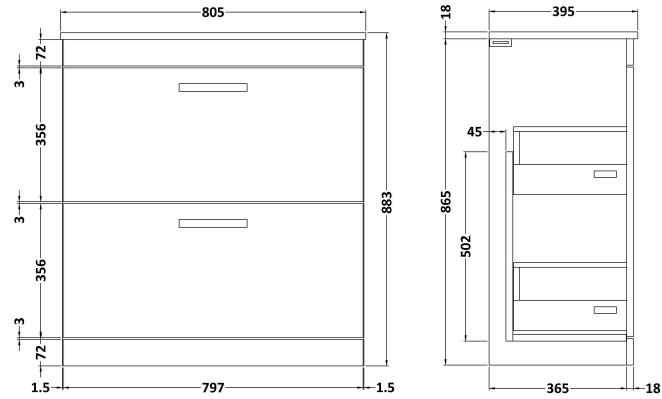

Sales Code: ATH054B

Description: 800 Fs 2-Drawer Vanity & Basin 2

Packaging Details

Barcode: 5056211800453

Sales Code: MOD605

Description: 800 Floor Standing 2-Drawer Basin Unit

Product Dimensions

Height (mm):	865
Width (mm):	800
Depth (mm):	383
Nett Weight (kg):	34.6

Packaging Dimensions

Height (mm):	885
Width (mm):	820
Depth (mm):	405
Gross Weight (kg):	36.8

Packaging Data

Box Colour:	Brown Cardboard Box
Box Qty:	1
Label Size:	100 x 50
Label Colour:	White Label
Label Qty:	2

Outer Box Dimensions (If Applicable)

Height (mm):	
Width (mm):	
Depth (mm):	
Gross Weight (kg):	
Barcode:	5055275825662

Product Details

Country of Origin:	United Kingdom
Fitting Instruction:	No
CE & UKCA:	N/A
FSC Certified Materials:	Yes
Colour:	Black Woodgrain
Construction Method:	Cam & Wood Dowel
Construction Type:	Rigid
Cabinet Finish:	MFC Textured Woodgrain
Fascia Finish:	MFC Textured Woodgrain
Cabinet Thickness (mm):	18
Fascia Thickness (mm):	18
Drawer Included:	Yes
Drawer Type:	80mm High Metal S/C Inc Galler
No of Shelves:	0
Hinge Type:	Not Applicable
Hinge Included:	Not Applicable
Adjustable Legs:	No, Not Required
Fixings Included:	Yes
Handle Style:	Contemporary
Waste Shroud:	Yes
Handle Included:	Yes, Supplied
Handle Type:	D-Shape

Sales Code: NVM005

Description: Minimalist Basin 800mm

Product Dimensions

Height (mm):	170
Width (mm):	800
Depth (mm):	390
Nett Weight (kg):	16.9

Packaging Dimensions

Height (mm):	400
Width (mm):	820
Depth (mm):	200
Gross Weight (kg):	16.9