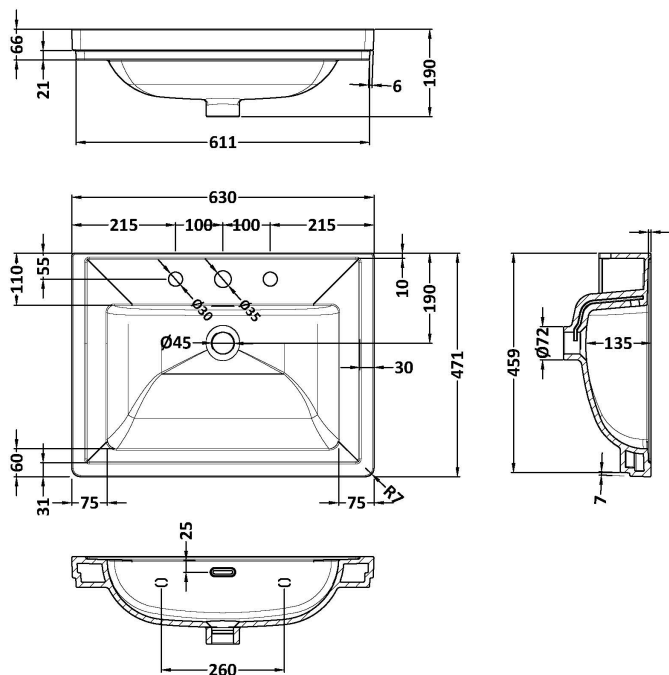

### Product Dimensions

Height (mm):	431
Width (mm):	600
Depth (mm):	453
Nett Weight (kg):	19

### Outer Box Dimensions (If Applicable)

Height (mm):	
Width (mm):	
Depth (mm):	
Gross Weight (kg):	
Barcode:	5056462643267

### Product Dimensions

Height (mm):	190
Width (mm):	630
Depth (mm):	471
Nett Weight (kg):	17

### Packaging Dimensions

Height (mm):	490
Width (mm):	650
Depth (mm):	220
Gross Weight (kg):	17.3