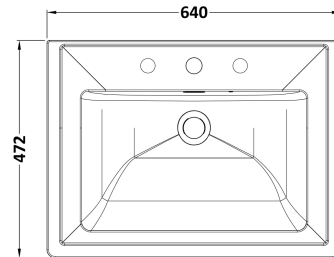

Sales Code: CLC194B

Description: 600 W/H 1-Drawer Unit & Basin 3Th

Packaging Details

Barcode: 5056462688220