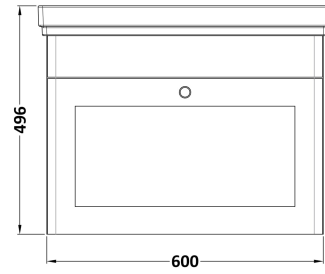

Sales Code: CLC194B

Description: 600 W/H 1-Drawer Unit & Basin 3Th

Packaging Details

Barcode: 5056462688220