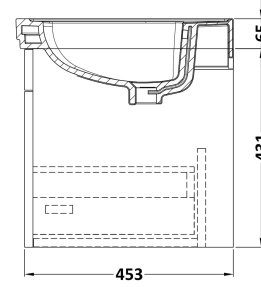

Sales Code: CLC194B

Description: 600 W/H 1-Drawer Unit & Basin 3Th

Packaging Details

Barcode: 5056462688220