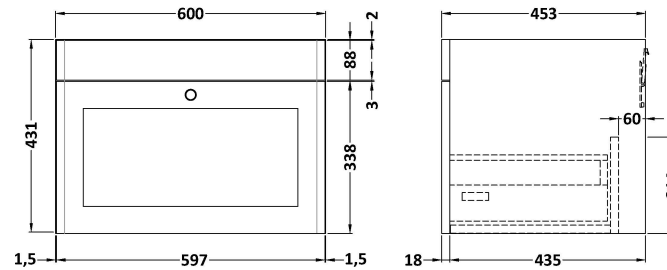

### Product Dimensions

Height (mm):	431
Width (mm):	600
Depth (mm):	453
Nett Weight (kg):	19

### Packaging Dimensions

Height (mm):	465
Width (mm):	625
Depth (mm):	480
Gross Weight (kg):	19.5

### Product Dimensions

Height (mm):	190
Width (mm):	630
Depth (mm):	471
Nett Weight (kg):	17

### Packaging Dimensions

Height (mm):	490
Width (mm):	650
Depth (mm):	220
Gross Weight (kg):	17.3