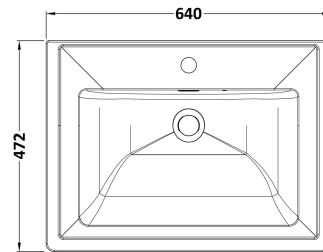

Sales Code: CLC194A

Description: 600 W/H 1-Drawer Unit & Basin 1Th

Packaging Details

Barcode: 5056462686813