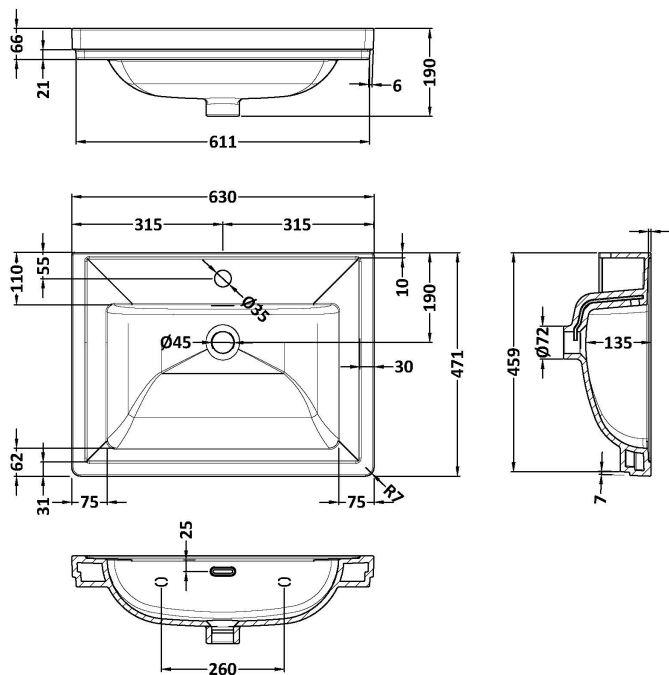

### Product Dimensions

Height (mm):	431
Width (mm):	600
Depth (mm):	453
Nett Weight (kg):	19

### Packaging Dimensions

Height (mm):	465
Width (mm):	625
Depth (mm):	480
Gross Weight (kg):	19.5

### Outer Box Dimensions (If Applicable)

Height (mm):	
Width (mm):	
Depth (mm):	
Gross Weight (kg):	
Barcode:	5056462643267

Sales Code: CBM503

Description: 600 Classic Basin (640X472x185) 1Th

**Product Dimensions**

Height (mm):	190
Width (mm):	630
Depth (mm):	471
Nett Weight (kg):	17

**Packaging Dimensions**

Height (mm):	490
Width (mm):	650
Depth (mm):	220
Gross Weight (kg):	17.3