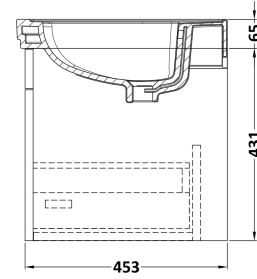

Sales Code: CLC194A

Description: 600 W/H 1-Drawer Unit & Basin 1Th

Packaging Details

Barcode: 5056462686813