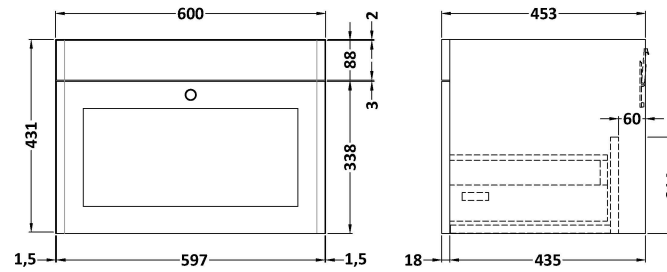

### Product Dimensions

Height (mm):	431
Width (mm):	600
Depth (mm):	453
Nett Weight (kg):	19

### Packaging Dimensions

Height (mm):	465
Width (mm):	625
Depth (mm):	480
Gross Weight (kg):	19.5

### Outer Box Dimensions (If Applicable)

Height (mm):	
Width (mm):	
Depth (mm):	
Gross Weight (kg):	
Barcode:	5056462643267

Sales Code: CBM503

Description: 600 Classic Basin (640X472x185) 1Th

**Product Dimensions**

Height (mm):	190
Width (mm):	630
Depth (mm):	471
Nett Weight (kg):	17

**Packaging Dimensions**

Height (mm):	490
Width (mm):	650
Depth (mm):	220
Gross Weight (kg):	17.3