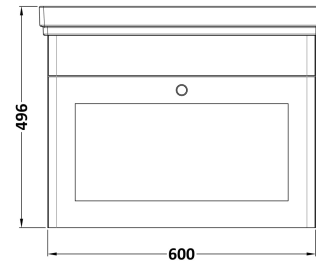

Sales Code: CLC194A

Description: 600 W/H 1-Drawer Unit & Basin 1Th

Packaging Details

Barcode: 5056462686813