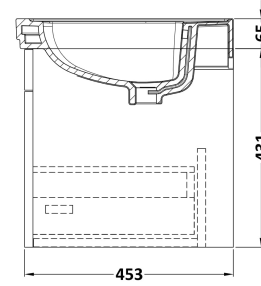

Sales Code: CLC294B

Description: 600 W/H 1-Drawer Unit & Basin 3Th

Packaging Details

Barcode: 5056462688237

Sales Code: CLA294

Description: 600 W/H 1-Drawer Unit (431X600x453)

Product Dimensions

Height (mm):	431
Width (mm):	600
Depth (mm):	453
Nett Weight (kg):	19

Packaging Dimensions

Height (mm):	465
Width (mm):	625
Depth (mm):	480
Gross Weight (kg):	19.5

Packaging Data

Box Colour:	Brown Cardboard Box
Box Qty:	1
Label Size:	100 x 50
Label Colour:	White Label
Label Qty:	2

Outer Box Dimensions (If Applicable)

Height (mm):	
Width (mm):	
Depth (mm):	
Gross Weight (kg):	
Barcode:	5056462643274

Product Details

Country of Origin:	China
Fitting Instruction:	No
CE & UKCA:	N/A
FSC Certified Materials:	Yes
Colour:	Satin Grey
Construction Method:	Cam & Wood Dowel
Construction Type:	Rigid
Cabinet Finish:	MFC Painted Matt
Fascia Finish:	Mdf Painted Matt
Cabinet Thickness (mm):	18
Fascia Thickness (mm):	18
Drawer Included:	Yes
Drawer Type:	80mm High Metal S/C Inc Galler
No of Shelves:	Not Applicable
Hinge Type:	Not Applicable
Hinge Included:	Not Applicable
Adjustable Legs:	No, Not Required
Fixings Included:	Yes
Handle Style:	Traditional
Waste Shroud:	Yes
Handle Included:	Yes, Supplied
Handle Type:	Knob

Sales Code: CBM533

Description: 600 Classic Basin (640X472x185) 3Th

Product Dimensions

Height (mm):	190
Width (mm):	630
Depth (mm):	471
Nett Weight (kg):	17

Packaging Dimensions

Height (mm):	490
Width (mm):	650
Depth (mm):	220
Gross Weight (kg):	17.3