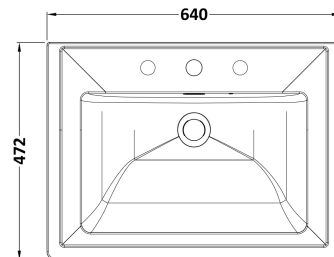

Sales Code: CLC294B

Description: 600 W/H 1-Drawer Unit & Basin 3Th

Packaging Details

Barcode: 5056462688237

Sales Code: CLA294

Description: 600 W/H 1-Drawer Unit (431X600x453)

Product Dimensions

Height (mm):	431
Width (mm):	600
Depth (mm):	453
Nett Weight (kg):	19

Packaging Dimensions

Height (mm):	465
Width (mm):	625
Depth (mm):	480
Gross Weight (kg):	19.5

Packaging Data

Box Colour:	Brown Cardboard Box
Box Qty:	1
Label Size:	100 x 50
Label Colour:	White Label
Label Qty:	2

Outer Box Dimensions (If Applicable)

Height (mm):	
Width (mm):	
Depth (mm):	
Gross Weight (kg):	
Barcode:	5056462643274

Product Details

Country of Origin:	China
Fitting Instruction:	No
CE & UKCA:	N/A
FSC Certified Materials:	Yes
Colour:	Satin Grey
Construction Method:	Cam & Wood Dowel
Construction Type:	Rigid
Cabinet Finish:	MFC Painted Matt
Fascia Finish:	Mdf Painted Matt
Cabinet Thickness (mm):	18
Fascia Thickness (mm):	18
Drawer Included:	Yes
Drawer Type:	80mm High Metal S/C Inc Galler
No of Shelves:	Not Applicable
Hinge Type:	Not Applicable
Hinge Included:	Not Applicable
Adjustable Legs:	No, Not Required
Fixings Included:	Yes
Handle Style:	Traditional
Waste Shroud:	Yes
Handle Included:	Yes, Supplied
Handle Type:	Knob

Sales Code: CBM533

Description: 600 Classic Basin (640X472x185) 3Th

Product Dimensions

Height (mm):	190
Width (mm):	630
Depth (mm):	471
Nett Weight (kg):	17

Packaging Dimensions

Height (mm):	490
Width (mm):	650
Depth (mm):	220
Gross Weight (kg):	17.3