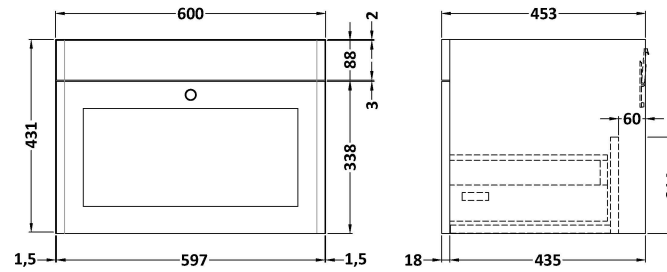

Sales Code: CLC294B

Description: 600 W/H 1-Drawer Unit & Basin 3Th

Packaging Details

Barcode: 5056462688237

Sales Code: CLA294

Description: 600 W/H 1-Drawer Unit (431X600x453)

Product Dimensions

Height (mm):	431
Width (mm):	600
Depth (mm):	453
Nett Weight (kg):	19

Packaging Dimensions

Height (mm):	465
Width (mm):	625
Depth (mm):	480
Gross Weight (kg):	19.5

Packaging Data

Box Colour:	Brown Cardboard Box
Box Qty:	1
Label Size:	100 x 50
Label Colour:	White Label
Label Qty:	2

Sales Code: CBM533

Description: 600 Classic Basin (640X472x185) 3Th

Product Dimensions

Height (mm):	190
Width (mm):	630
Depth (mm):	471
Nett Weight (kg):	17

Packaging Dimensions

Height (mm):	490
Width (mm):	650
Depth (mm):	220
Gross Weight (kg):	17.3

Packaging Data

Box Colour:	Brown Cardboard Box - Printed
Box Qty:	1
Label Size:	100 x 50
Label Colour:	White Label
Label Qty:	2

Outer Box Dimensions (If Applicable)

Height (mm):	
Width (mm):	
Depth (mm):	
Gross Weight (kg):	
Barcode:	5056462643663