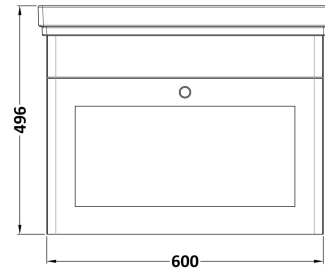

Sales Code: CLC294B

Description: 600 W/H 1-Drawer Unit & Basin 3Th

Packaging Details

Barcode: 5056462688237

Sales Code: CLA294

Description: 600 W/H 1-Drawer Unit (431X600x453)

Product Dimensions

Height (mm):	431
Width (mm):	600
Depth (mm):	453
Nett Weight (kg):	19

Packaging Dimensions

Height (mm):	465
Width (mm):	625
Depth (mm):	480
Gross Weight (kg):	19.5

Packaging Data

Box Colour:	Brown Cardboard Box
Box Qty:	1
Label Size:	100 x 50
Label Colour:	White Label
Label Qty:	2

Outer Box Dimensions (If Applicable)

Height (mm):	
Width (mm):	
Depth (mm):	
Gross Weight (kg):	
Barcode:	5056462643274

Product Details

Country of Origin:	China
Fitting Instruction:	No
CE & UKCA:	N/A
FSC Certified Materials:	Yes
Colour:	Satin Grey
Construction Method:	Cam & Wood Dowel
Construction Type:	Rigid
Cabinet Finish:	MFC Painted Matt
Fascia Finish:	Mdf Painted Matt
Cabinet Thickness (mm):	18
Fascia Thickness (mm):	18
Drawer Included:	Yes
Drawer Type:	80mm High Metal S/C Inc Galler
No of Shelves:	Not Applicable
Hinge Type:	Not Applicable
Hinge Included:	Not Applicable
Adjustable Legs:	No, Not Required
Fixings Included:	Yes
Handle Style:	Traditional
Waste Shroud:	Yes
Handle Included:	Yes, Supplied
Handle Type:	Knob

Sales Code: CBM533

Description: 600 Classic Basin (640X472x185) 3Th

Product Dimensions

Height (mm):	190
Width (mm):	630
Depth (mm):	471
Nett Weight (kg):	17

Packaging Dimensions

Height (mm):	490
Width (mm):	650
Depth (mm):	220
Gross Weight (kg):	17.3