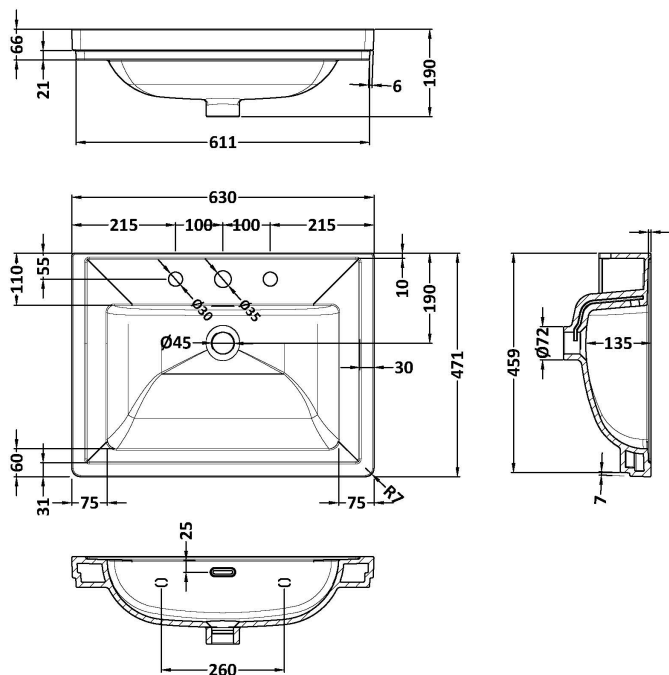

Sales Code: CLC294B

Description: 600 W/H 1-Drawer Unit & Basin 3Th

Packaging Details

Barcode: 5056462688237

Sales Code: CLA294

Description: 600 W/H 1-Drawer Unit (431X600x453)

Product Dimensions

Height (mm):	431
Width (mm):	600
Depth (mm):	453
Nett Weight (kg):	19

Packaging Dimensions

Height (mm):	465
Width (mm):	625
Depth (mm):	480
Gross Weight (kg):	19.5

Packaging Data

Box Colour:	Brown Cardboard Box
Box Qty:	1
Label Size:	100 x 50
Label Colour:	White Label
Label Qty:	2

Outer Box Dimensions (If Applicable)

Height (mm):	
Width (mm):	
Depth (mm):	
Gross Weight (kg):	
Barcode:	5056462643274

Product Details

Country of Origin:	China
Fitting Instruction:	No
CE & UKCA:	N/A
FSC Certified Materials:	Yes
Colour:	Satin Grey
Construction Method:	Cam & Wood Dowel
Construction Type:	Rigid
Cabinet Finish:	MFC Painted Matt
Fascia Finish:	Mdf Painted Matt
Cabinet Thickness (mm):	18
Fascia Thickness (mm):	18
Drawer Included:	Yes
Drawer Type:	80mm High Metal S/C Inc Galler
No of Shelves:	Not Applicable
Hinge Type:	Not Applicable
Hinge Included:	Not Applicable
Adjustable Legs:	No, Not Required
Fixings Included:	Yes
Handle Style:	Traditional
Waste Shroud:	Yes
Handle Included:	Yes, Supplied
Handle Type:	Knob

Sales Code: CBM533

Description: 600 Classic Basin (640X472x185) 3Th

Product Dimensions

Height (mm):	190
Width (mm):	630
Depth (mm):	471
Nett Weight (kg):	17

Packaging Dimensions

Height (mm):	490
Width (mm):	650
Depth (mm):	220
Gross Weight (kg):	17.3