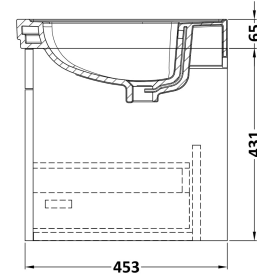

Sales Code: CLC294A

Description: 600 W/H 1-Drawer Unit & Basin 1Th

Packaging Details

Barcode: 5056462686820

Sales Code: CLA294

Description: 600 W/H 1-Drawer Unit (431X600x453)

Product Dimensions

Height (mm):	431
Width (mm):	600
Depth (mm):	453
Nett Weight (kg):	19

Packaging Dimensions

Height (mm):	465
Width (mm):	625
Depth (mm):	480
Gross Weight (kg):	19.5

Packaging Data

Box Colour:	Brown Cardboard Box
Box Qty:	1
Label Size:	100 x 50
Label Colour:	White Label
Label Qty:	2

Outer Box Dimensions (If Applicable)

Height (mm):	
Width (mm):	
Depth (mm):	
Gross Weight (kg):	
Barcode:	5056462643274

Product Details

Country of Origin:	China
Fitting Instruction:	No
CE & UKCA:	N/A
FSC Certified Materials:	Yes
Colour:	Satin Grey
Construction Method:	Cam & Wood Dowel
Construction Type:	Rigid
Cabinet Finish:	MFC Painted Matt
Fascia Finish:	Mdf Painted Matt
Cabinet Thickness (mm):	18
Fascia Thickness (mm):	18
Drawer Included:	Yes
Drawer Type:	80mm High Metal S/C Inc Galler
No of Shelves:	Not Applicable
Hinge Type:	Not Applicable
Hinge Included:	Not Applicable
Adjustable Legs:	No, Not Required
Fixings Included:	Yes
Handle Style:	Traditional
Waste Shroud:	Yes
Handle Included:	Yes, Supplied
Handle Type:	Knob

Sales Code: CBM503

Description: 600 Classic Basin (640X472x185) 1Th

Product Dimensions

Height (mm):	190
Width (mm):	630
Depth (mm):	471
Nett Weight (kg):	17

Packaging Dimensions

Height (mm):	490
Width (mm):	650
Depth (mm):	220
Gross Weight (kg):	17.3