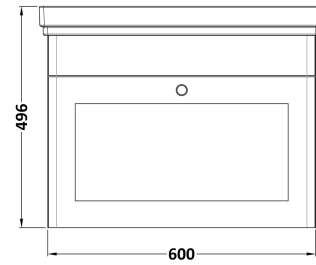

Sales Code: CLC294A

Description: 600 W/H 1-Drawer Unit & Basin 1Th

Packaging Details

Barcode: 5056462686820

Sales Code: CLA294

Description: 600 W/H 1-Drawer Unit (431X600x453)

Product Dimensions

Height (mm):	431
Width (mm):	600
Depth (mm):	453
Nett Weight (kg):	19

Packaging Dimensions

Height (mm):	465
Width (mm):	625
Depth (mm):	480
Gross Weight (kg):	19.5

Packaging Data

Box Colour:	Brown Cardboard Box
Box Qty:	1
Label Size:	100 x 50
Label Colour:	White Label
Label Qty:	2

Outer Box Dimensions (If Applicable)

Height (mm):	
Width (mm):	
Depth (mm):	
Gross Weight (kg):	
Barcode:	5056462643274

Product Details

Country of Origin:	China
Fitting Instruction:	No
CE & UKCA:	N/A
FSC Certified Materials:	Yes
Colour:	Satin Grey
Construction Method:	Cam & Wood Dowel
Construction Type:	Rigid
Cabinet Finish:	MFC Painted Matt
Fascia Finish:	Mdf Painted Matt
Cabinet Thickness (mm):	18
Fascia Thickness (mm):	18
Drawer Included:	Yes
Drawer Type:	80mm High Metal S/C Inc Galler
No of Shelves:	Not Applicable
Hinge Type:	Not Applicable
Hinge Included:	Not Applicable
Adjustable Legs:	No, Not Required
Fixings Included:	Yes
Handle Style:	Traditional
Waste Shroud:	Yes
Handle Included:	Yes, Supplied
Handle Type:	Knob

Sales Code: CBM503

Description: 600 Classic Basin (640X472x185) 1Th

Product Dimensions

Height (mm):	190
Width (mm):	630
Depth (mm):	471
Nett Weight (kg):	17

Packaging Dimensions

Height (mm):	490
Width (mm):	650
Depth (mm):	220
Gross Weight (kg):	17.3