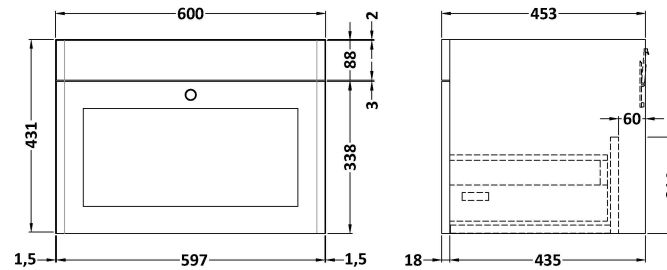

Sales Code: CLC294A

Description: 600 W/H 1-Drawer Unit & Basin 1Th

Packaging Details

Barcode: 5056462686820

Sales Code: CLA294

Description: 600 W/H 1-Drawer Unit (431X600x453)

Product Dimensions

Height (mm):	431
Width (mm):	600
Depth (mm):	453
Nett Weight (kg):	19

Packaging Dimensions

Height (mm):	465
Width (mm):	625
Depth (mm):	480
Gross Weight (kg):	19.5

Packaging Data

Box Colour:	Brown Cardboard Box
Box Qty:	1
Label Size:	100 x 50
Label Colour:	White Label
Label Qty:	2

Sales Code: CBM503

Description: 600 Classic Basin (640X472x185) 1Th

Product Dimensions

Height (mm):	190
Width (mm):	630
Depth (mm):	471
Nett Weight (kg):	17

Packaging Dimensions

Height (mm):	490
Width (mm):	650
Depth (mm):	220
Gross Weight (kg):	17.3

Packaging Data

Box Colour:	Brown Cardboard Box - Printed
Box Qty:	1
Label Size:	100 x 50
Label Colour:	White Label
Label Qty:	2

Outer Box Dimensions (If Applicable)

Height (mm):	
Width (mm):	
Depth (mm):	
Gross Weight (kg):	
Barcode:	5056462643656