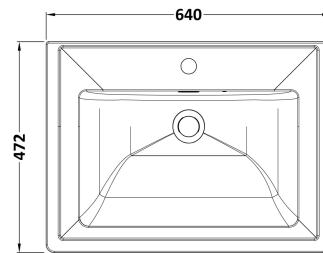

Sales Code: CLC294A

Description: 600 W/H 1-Drawer Unit & Basin 1Th

Packaging Details

Barcode: 5056462686820

Sales Code: CLA294

Description: 600 W/H 1-Drawer Unit (431X600x453)

Product Dimensions

Height (mm):	431
Width (mm):	600
Depth (mm):	453
Nett Weight (kg):	19

Packaging Dimensions

Height (mm):	465
Width (mm):	625
Depth (mm):	480
Gross Weight (kg):	19.5

Packaging Data

Box Colour:	Brown Cardboard Box
Box Qty:	1
Label Size:	100 x 50
Label Colour:	White Label
Label Qty:	2

Outer Box Dimensions (If Applicable)

Height (mm):	
Width (mm):	
Depth (mm):	
Gross Weight (kg):	
Barcode:	5056462643274

Product Details

Country of Origin:	China
Fitting Instruction:	No
CE & UKCA:	N/A
FSC Certified Materials:	Yes
Colour:	Satin Grey
Construction Method:	Cam & Wood Dowel
Construction Type:	Rigid
Cabinet Finish:	MFC Painted Matt
Fascia Finish:	Mdf Painted Matt
Cabinet Thickness (mm):	18
Fascia Thickness (mm):	18
Drawer Included:	Yes
Drawer Type:	80mm High Metal S/C Inc Galler
No of Shelves:	Not Applicable
Hinge Type:	Not Applicable
Hinge Included:	Not Applicable
Adjustable Legs:	No, Not Required
Fixings Included:	Yes
Handle Style:	Traditional
Waste Shroud:	Yes
Handle Included:	Yes, Supplied
Handle Type:	Knob

Sales Code: CBM503

Description: 600 Classic Basin (640X472x185) 1Th

Product Dimensions

Height (mm):	190
Width (mm):	630
Depth (mm):	471
Nett Weight (kg):	17

Packaging Dimensions

Height (mm):	490
Width (mm):	650
Depth (mm):	220
Gross Weight (kg):	17.3