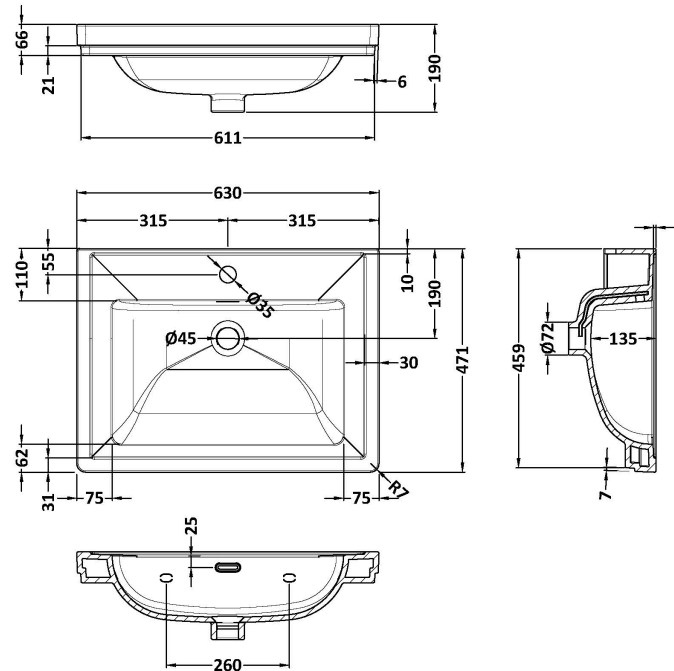

Packaging Dimensions

Height (mm):	465
Width (mm):	625
Depth (mm):	480
Gross Weight (kg):	19.5

Packaging Data

Box Colour:	Brown Cardboard Box
Box Qty:	1
Label Size:	100 x 50
Label Colour:	White Label
Label Qty:	2

Outer Box Dimensions (If Applicable)

Height (mm):	
Width (mm):	
Depth (mm):	
Gross Weight (kg):	
Barcode:	5056462643274

Product Details

Country of Origin:	China
Fitting Instruction:	No
CE & UKCA:	N/A
FSC Certified Materials:	Yes
Colour:	Satin Grey
Construction Method:	Cam & Wood Dowel
Construction Type:	Rigid
Cabinet Finish:	MFC Painted Matt
Fascia Finish:	Mdf Painted Matt
Cabinet Thickness (mm):	18
Fascia Thickness (mm):	18
Drawer Included:	Yes
Drawer Type:	80mm High Metal S/C Inc Galler
No of Shelves:	Not Applicable
Hinge Type:	Not Applicable
Hinge Included:	Not Applicable
Adjustable Legs:	No, Not Required
Fixings Included:	Yes
Handle Style:	Traditional
Waste Shroud:	Yes
Handle Included:	Yes, Supplied
Handle Type:	Knob

Sales Code: CBM503

Description: 600 Classic Basin (640X472x185) 1Th

Product Dimensions

Height (mm):	190
Width (mm):	630
Depth (mm):	471
Nett Weight (kg):	17

Packaging Dimensions

Height (mm):	490
Width (mm):	650
Depth (mm):	220
Gross Weight (kg):	17.3

Packaging Data

Box Colour:	Brown Cardboard Box - Printed
Box Qty:	1
Label Size:	100 x 50
Label Colour:	White Label
Label Qty:	2

Outer Box Dimensions (If Applicable)

Height (mm):	
Width (mm):	
Depth (mm):	
Gross Weight (kg):	
Barcode:	5056462643656