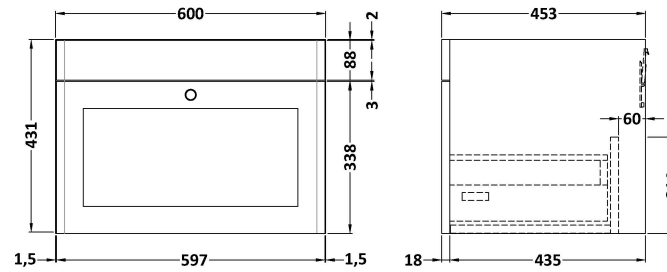

Sales Code: CLC894B

Description: 600 W/H 1-Drawer Unit & Basin 3Th

Packaging Details

Barcode: 5056462688244

Sales Code: CLA894

Description: 600 W/H 1-Drawer Unit (431X600x453)

Product Dimensions

Height (mm):	431
Width (mm):	600
Depth (mm):	453
Nett Weight (kg):	19

Packaging Dimensions

Height (mm):	465
Width (mm):	625
Depth (mm):	480
Gross Weight (kg):	19.5

Packaging Data

Box Colour:	Brown Cardboard Box
Box Qty:	1
Label Size:	100 x 50
Label Colour:	White Label
Label Qty:	2

Sales Code: CBM533

Description: 600 Classic Basin (640X472x185) 3Th

Product Dimensions

Height (mm):	190
Width (mm):	630
Depth (mm):	471
Nett Weight (kg):	17

Packaging Dimensions

Height (mm):	490
Width (mm):	650
Depth (mm):	220
Gross Weight (kg):	17.3

Packaging Data

Box Colour:	Brown Cardboard Box - Printed
Box Qty:	1
Label Size:	100 x 50
Label Colour:	White Label
Label Qty:	2

Outer Box Dimensions (If Applicable)

Height (mm):	
Width (mm):	
Depth (mm):	
Gross Weight (kg):	
Barcode:	5056462643663