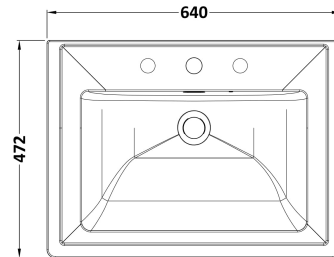

Sales Code: CLC894B

Description: 600 W/H 1-Drawer Unit & Basin 3Th

Packaging Details

Barcode: 5056462688244

Sales Code: CLA894

Description: 600 W/H 1-Drawer Unit (431X600x453)

Product Dimensions

Height (mm):	431
Width (mm):	600
Depth (mm):	453
Nett Weight (kg):	19

Packaging Dimensions

Height (mm):	465
Width (mm):	625
Depth (mm):	480
Gross Weight (kg):	19.5

Packaging Data

Box Colour:	Brown Cardboard Box
Box Qty:	1
Label Size:	100 x 50
Label Colour:	White Label
Label Qty:	2

Outer Box Dimensions (If Applicable)

Height (mm):	
Width (mm):	
Depth (mm):	
Gross Weight (kg):	
Barcode:	5056462643281

Product Details

Country of Origin:	China
Fitting Instruction:	No
CE & UKCA:	N/A
FSC Certified Materials:	Yes
Colour:	Satin Green
Construction Method:	Cam & Wood Dowel
Construction Type:	Rigid
Cabinet Finish:	MFC Painted Matt
Fascia Finish:	Mdf Painted Matt
Cabinet Thickness (mm):	18
Fascia Thickness (mm):	18
Drawer Included:	Yes
Drawer Type:	80mm High Metal S/C Inc Galler
No of Shelves:	Not Applicable
Hinge Type:	Not Applicable
Hinge Included:	Not Applicable
Adjustable Legs:	No, Not Required
Fixings Included:	Yes
Handle Style:	Traditional
Waste Shroud:	Yes
Handle Included:	Yes, Supplied
Handle Type:	Knob

Sales Code: CBM533

Description: 600 Classic Basin (640X472x185) 3Th

Product Dimensions

Height (mm):	190
Width (mm):	630
Depth (mm):	471
Nett Weight (kg):	17

Packaging Dimensions

Height (mm):	490
Width (mm):	650
Depth (mm):	220
Gross Weight (kg):	17.3