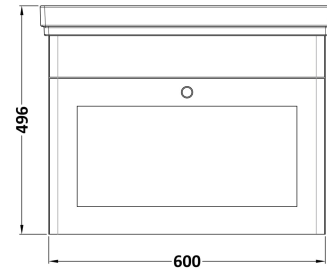

Sales Code: CLC894B

Description: 600 W/H 1-Drawer Unit & Basin 3Th

Packaging Details

Barcode: 5056462688244

Sales Code: CLA894

Description: 600 W/H 1-Drawer Unit (431X600x453)

Product Dimensions

Height (mm):	431
Width (mm):	600
Depth (mm):	453
Nett Weight (kg):	19

Packaging Dimensions

Height (mm):	465
Width (mm):	625
Depth (mm):	480
Gross Weight (kg):	19.5

Packaging Data

Box Colour:	Brown Cardboard Box
Box Qty:	1
Label Size:	100 x 50
Label Colour:	White Label
Label Qty:	2

Outer Box Dimensions (If Applicable)

Height (mm):	
Width (mm):	
Depth (mm):	
Gross Weight (kg):	
Barcode:	5056462643281

Product Details

Country of Origin:	China
Fitting Instruction:	No
CE & UKCA:	N/A
FSC Certified Materials:	Yes
Colour:	Satin Green
Construction Method:	Cam & Wood Dowel
Construction Type:	Rigid
Cabinet Finish:	MFC Painted Matt
Fascia Finish:	Mdf Painted Matt
Cabinet Thickness (mm):	18
Fascia Thickness (mm):	18
Drawer Included:	Yes
Drawer Type:	80mm High Metal S/C Inc Galler
No of Shelves:	Not Applicable
Hinge Type:	Not Applicable
Hinge Included:	Not Applicable
Adjustable Legs:	No, Not Required
Fixings Included:	Yes
Handle Style:	Traditional
Waste Shroud:	Yes
Handle Included:	Yes, Supplied
Handle Type:	Knob

Sales Code: CBM533

Description: 600 Classic Basin (640X472x185) 3Th

Product Dimensions

Height (mm):	190
Width (mm):	630
Depth (mm):	471
Nett Weight (kg):	17

Packaging Dimensions

Height (mm):	490
Width (mm):	650
Depth (mm):	220
Gross Weight (kg):	17.3