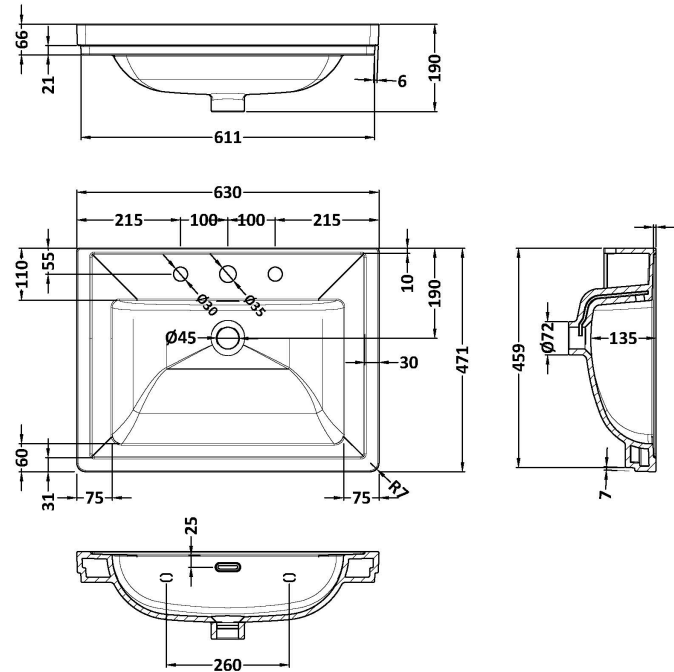

Sales Code: CLC894B

Description: 600 W/H 1-Drawer Unit & Basin 3Th

Packaging Details

Barcode: 5056462688244

Sales Code: CLA894

Description: 600 W/H 1-Drawer Unit (431X600x453)

Product Dimensions

Height (mm):	431
Width (mm):	600
Depth (mm):	453
Nett Weight (kg):	19

Packaging Dimensions

Height (mm):	465
Width (mm):	625
Depth (mm):	480
Gross Weight (kg):	19.5

Packaging Data

Box Colour:	Brown Cardboard Box
Box Qty:	1
Label Size:	100 x 50
Label Colour:	White Label
Label Qty:	2

Outer Box Dimensions (If Applicable)

Height (mm):	
Width (mm):	
Depth (mm):	
Gross Weight (kg):	
Barcode:	5056462643281

Product Details

Country of Origin:	China
Fitting Instruction:	No
CE & UKCA:	N/A
FSC Certified Materials:	Yes
Colour:	Satin Green
Construction Method:	Cam & Wood Dowel
Construction Type:	Rigid
Cabinet Finish:	MFC Painted Matt
Fascia Finish:	Mdf Painted Matt
Cabinet Thickness (mm):	18
Fascia Thickness (mm):	18
Drawer Included:	Yes
Drawer Type:	80mm High Metal S/C Inc Galler
No of Shelves:	Not Applicable
Hinge Type:	Not Applicable
Hinge Included:	Not Applicable
Adjustable Legs:	No, Not Required
Fixings Included:	Yes
Handle Style:	Traditional
Waste Shroud:	Yes
Handle Included:	Yes, Supplied
Handle Type:	Knob

Sales Code: CBM533

Description: 600 Classic Basin (640X472x185) 3Th

Product Dimensions

Height (mm):	190
Width (mm):	630
Depth (mm):	471
Nett Weight (kg):	17

Packaging Dimensions

Height (mm):	490
Width (mm):	650
Depth (mm):	220
Gross Weight (kg):	17.3