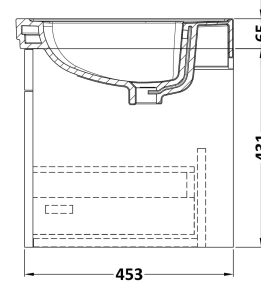

Sales Code: CLC894B

Description: 600 W/H 1-Drawer Unit & Basin 3Th

Packaging Details

Barcode: 5056462688244

Sales Code: CLA894

Description: 600 W/H 1-Drawer Unit (431X600x453)

Product Dimensions

Height (mm):	431
Width (mm):	600
Depth (mm):	453
Nett Weight (kg):	19

Packaging Dimensions

Height (mm):	465
Width (mm):	625
Depth (mm):	480
Gross Weight (kg):	19.5

Packaging Data

Box Colour:	Brown Cardboard Box
Box Qty:	1
Label Size:	100 x 50
Label Colour:	White Label
Label Qty:	2

Outer Box Dimensions (If Applicable)

Height (mm):	
Width (mm):	
Depth (mm):	
Gross Weight (kg):	
Barcode:	5056462643281

Product Details

Country of Origin:	China
Fitting Instruction:	No
CE & UKCA:	N/A
FSC Certified Materials:	Yes
Colour:	Satin Green
Construction Method:	Cam & Wood Dowel
Construction Type:	Rigid
Cabinet Finish:	MFC Painted Matt
Fascia Finish:	Mdf Painted Matt
Cabinet Thickness (mm):	18
Fascia Thickness (mm):	18
Drawer Included:	Yes
Drawer Type:	80mm High Metal S/C Inc Galler
No of Shelves:	Not Applicable
Hinge Type:	Not Applicable
Hinge Included:	Not Applicable
Adjustable Legs:	No, Not Required
Fixings Included:	Yes
Handle Style:	Traditional
Waste Shroud:	Yes
Handle Included:	Yes, Supplied
Handle Type:	Knob

Sales Code: CBM533

Description: 600 Classic Basin (640X472x185) 3Th

Product Dimensions

Height (mm):	190
Width (mm):	630
Depth (mm):	471
Nett Weight (kg):	17

Packaging Dimensions

Height (mm):	490
Width (mm):	650
Depth (mm):	220
Gross Weight (kg):	17.3