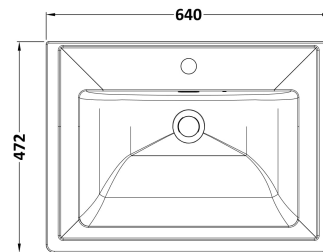

Sales Code: CLC894A

Description: 600 W/H 1-Drawer Unit & Basin 1Th

Packaging Details

Barcode: 5056462686837

Sales Code: CLA894

Description: 600 W/H 1-Drawer Unit (431X600x453)

Product Dimensions

Height (mm):	431
Width (mm):	600
Depth (mm):	453
Nett Weight (kg):	19

Packaging Dimensions

Height (mm):	465
Width (mm):	625
Depth (mm):	480
Gross Weight (kg):	19.5

Packaging Data

Box Colour:	Brown Cardboard Box
Box Qty:	1
Label Size:	100 x 50
Label Colour:	White Label
Label Qty:	2

Outer Box Dimensions (If Applicable)

Height (mm):	
Width (mm):	
Depth (mm):	
Gross Weight (kg):	
Barcode:	5056462643281

Product Details

Country of Origin:	China
Fitting Instruction:	No
CE & UKCA:	N/A
FSC Certified Materials:	Yes
Colour:	Satin Green
Construction Method:	Cam & Wood Dowel
Construction Type:	Rigid
Cabinet Finish:	MFC Painted Matt
Fascia Finish:	Mdf Painted Matt
Cabinet Thickness (mm):	18
Fascia Thickness (mm):	18
Drawer Included:	Yes
Drawer Type:	80mm High Metal S/C Inc Galler
No of Shelves:	Not Applicable
Hinge Type:	Not Applicable
Hinge Included:	Not Applicable
Adjustable Legs:	No, Not Required
Fixings Included:	Yes
Handle Style:	Traditional
Waste Shroud:	Yes
Handle Included:	Yes, Supplied
Handle Type:	Knob

Sales Code: CBM503

Description: 600 Classic Basin (640X472x185) 1Th

Product Dimensions

Height (mm):	190
Width (mm):	630
Depth (mm):	471
Nett Weight (kg):	17

Packaging Dimensions

Height (mm):	490
Width (mm):	650
Depth (mm):	220
Gross Weight (kg):	17.3