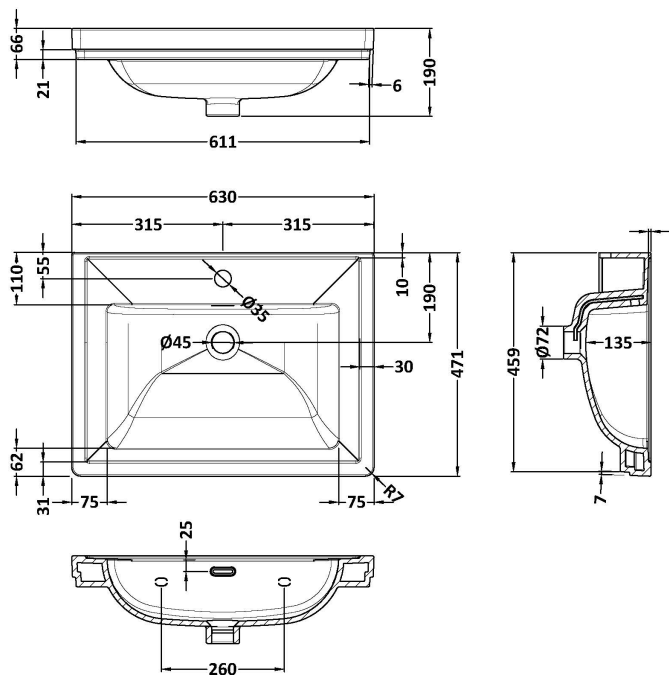

Sales Code: CLC894A

Description: 600 W/H 1-Drawer Unit & Basin 1Th

Packaging Details

Barcode: 5056462686837

Sales Code: CLA894

Description: 600 W/H 1-Drawer Unit (431X600x453)

Product Dimensions

Height (mm):	431
Width (mm):	600
Depth (mm):	453
Nett Weight (kg):	19

Packaging Dimensions

Height (mm):	465
Width (mm):	625
Depth (mm):	480
Gross Weight (kg):	19.5

Packaging Data

Box Colour:	Brown Cardboard Box
Box Qty:	1
Label Size:	100 x 50
Label Colour:	White Label
Label Qty:	2

Outer Box Dimensions (If Applicable)

Height (mm):	
Width (mm):	
Depth (mm):	
Gross Weight (kg):	
Barcode:	5056462643281

Product Details

Country of Origin:	China
Fitting Instruction:	No
CE & UKCA:	N/A
FSC Certified Materials:	Yes
Colour:	Satin Green
Construction Method:	Cam & Wood Dowel
Construction Type:	Rigid
Cabinet Finish:	MFC Painted Matt
Fascia Finish:	Mdf Painted Matt
Cabinet Thickness (mm):	18
Fascia Thickness (mm):	18
Drawer Included:	Yes
Drawer Type:	80mm High Metal S/C Inc Galler
No of Shelves:	Not Applicable
Hinge Type:	Not Applicable
Hinge Included:	Not Applicable
Adjustable Legs:	No, Not Required
Fixings Included:	Yes
Handle Style:	Traditional
Waste Shroud:	Yes
Handle Included:	Yes, Supplied
Handle Type:	Knob

Sales Code: CBM503

Description: 600 Classic Basin (640X472x185) 1Th

Product Dimensions

Height (mm):	190
Width (mm):	630
Depth (mm):	471
Nett Weight (kg):	17

Packaging Dimensions

Height (mm):	490
Width (mm):	650
Depth (mm):	220
Gross Weight (kg):	17.3