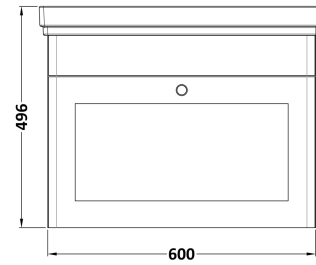

Sales Code: CLC894A

Description: 600 W/H 1-Drawer Unit & Basin 1Th

Packaging Details

Barcode: 5056462686837

Sales Code: CLA894

Description: 600 W/H 1-Drawer Unit (431X600x453)

Product Dimensions

Height (mm):	431
Width (mm):	600
Depth (mm):	453
Nett Weight (kg):	19

Packaging Dimensions

Height (mm):	465
Width (mm):	625
Depth (mm):	480
Gross Weight (kg):	19.5

Packaging Data

Box Colour:	Brown Cardboard Box
Box Qty:	1
Label Size:	100 x 50
Label Colour:	White Label
Label Qty:	2

Outer Box Dimensions (If Applicable)

Height (mm):	
Width (mm):	
Depth (mm):	
Gross Weight (kg):	
Barcode:	5056462643281

Product Details

Country of Origin:	China
Fitting Instruction:	No
CE & UKCA:	N/A
FSC Certified Materials:	Yes
Colour:	Satin Green
Construction Method:	Cam & Wood Dowel
Construction Type:	Rigid
Cabinet Finish:	MFC Painted Matt
Fascia Finish:	Mdf Painted Matt
Cabinet Thickness (mm):	18
Fascia Thickness (mm):	18
Drawer Included:	Yes
Drawer Type:	80mm High Metal S/C Inc Galler
No of Shelves:	Not Applicable
Hinge Type:	Not Applicable
Hinge Included:	Not Applicable
Adjustable Legs:	No, Not Required
Fixings Included:	Yes
Handle Style:	Traditional
Waste Shroud:	Yes
Handle Included:	Yes, Supplied
Handle Type:	Knob

Sales Code: CBM503

Description: 600 Classic Basin (640X472x185) 1Th

Product Dimensions

Height (mm):	190
Width (mm):	630
Depth (mm):	471
Nett Weight (kg):	17

Packaging Dimensions

Height (mm):	490
Width (mm):	650
Depth (mm):	220
Gross Weight (kg):	17.3