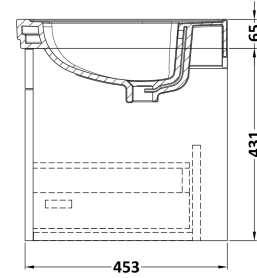

Sales Code: CLC894A

Description: 600 W/H 1-Drawer Unit & Basin 1Th

Packaging Details

Barcode: 5056462686837

Sales Code: CLA894

Description: 600 W/H 1-Drawer Unit (431X600x453)

Product Dimensions

Height (mm):	431
Width (mm):	600
Depth (mm):	453
Nett Weight (kg):	19

Packaging Dimensions

Height (mm):	465
Width (mm):	625
Depth (mm):	480
Gross Weight (kg):	19.5

Packaging Data

Box Colour:	Brown Cardboard Box
Box Qty:	1
Label Size:	100 x 50
Label Colour:	White Label
Label Qty:	2

Outer Box Dimensions (If Applicable)

Height (mm):	
Width (mm):	
Depth (mm):	
Gross Weight (kg):	
Barcode:	5056462643281

Product Details

Country of Origin:	China
Fitting Instruction:	No
CE & UKCA:	N/A
FSC Certified Materials:	Yes
Colour:	Satin Green
Construction Method:	Cam & Wood Dowel
Construction Type:	Rigid
Cabinet Finish:	MFC Painted Matt
Fascia Finish:	Mdf Painted Matt
Cabinet Thickness (mm):	18
Fascia Thickness (mm):	18
Drawer Included:	Yes
Drawer Type:	80mm High Metal S/C Inc Galler
No of Shelves:	Not Applicable
Hinge Type:	Not Applicable
Hinge Included:	Not Applicable
Adjustable Legs:	No, Not Required
Fixings Included:	Yes
Handle Style:	Traditional
Waste Shroud:	Yes
Handle Included:	Yes, Supplied
Handle Type:	Knob

Sales Code: CBM503

Description: 600 Classic Basin (640X472x185) 1Th

Product Dimensions

Height (mm):	190
Width (mm):	630
Depth (mm):	471
Nett Weight (kg):	17

Packaging Dimensions

Height (mm):	490
Width (mm):	650
Depth (mm):	220
Gross Weight (kg):	17.3