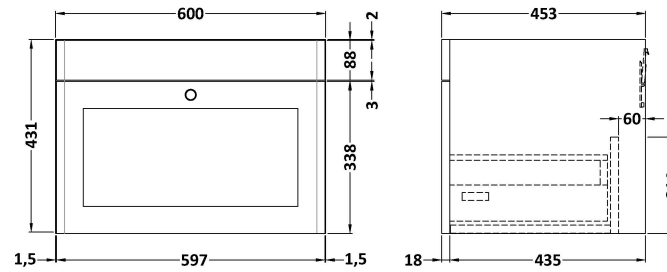

Sales Code: CLC894A

Description: 600 W/H 1-Drawer Unit & Basin 1Th

Packaging Details

Barcode: 5056462686837

Sales Code: CLA894

Description: 600 W/H 1-Drawer Unit (431X600x453)

Product Dimensions

Height (mm):	431
Width (mm):	600
Depth (mm):	453
Nett Weight (kg):	19

Packaging Dimensions

Height (mm):	465
Width (mm):	625
Depth (mm):	480
Gross Weight (kg):	19.5

Packaging Data

Box Colour:	Brown Cardboard Box
Box Qty:	1
Label Size:	100 x 50
Label Colour:	White Label
Label Qty:	2

Sales Code: CBM503

Description: 600 Classic Basin (640X472x185) 1Th

Product Dimensions

Height (mm):	190
Width (mm):	630
Depth (mm):	471
Nett Weight (kg):	17

Packaging Dimensions

Height (mm):	490
Width (mm):	650
Depth (mm):	220
Gross Weight (kg):	17.3

Packaging Data

Box Colour:	Brown Cardboard Box - Printed
Box Qty:	1
Label Size:	100 x 50
Label Colour:	White Label
Label Qty:	2

Outer Box Dimensions (If Applicable)

Height (mm):	
Width (mm):	
Depth (mm):	
Gross Weight (kg):	
Barcode:	5056462643656