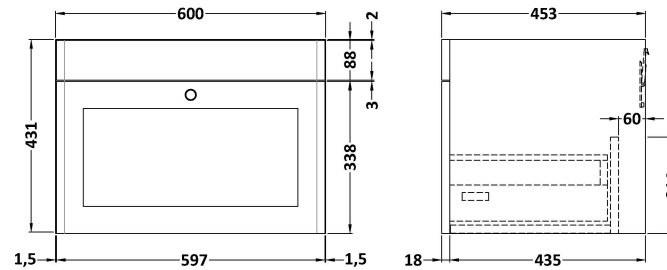

Sales Code: CLC1494B

Description: 600 W/H 1-Drawer Unit & Basin 3Th

Packaging Details

Barcode: 5056462688251

Sales Code: CLA1494

Description: 600 W/H 1-Drawer Unit (431X600x453)

Product Dimensions

Height (mm):	431
Width (mm):	600
Depth (mm):	453
Nett Weight (kg):	19

Packaging Dimensions

Height (mm):	465
Width (mm):	625
Depth (mm):	480
Gross Weight (kg):	19.5

Packaging Data

Box Colour:	Brown Cardboard Box
Box Qty:	1
Label Size:	100 x 50
Label Colour:	White Label
Label Qty:	2

Sales Code: CBM533

Description: 600 Classic Basin (640X472x185) 3Th

Product Dimensions

Height (mm):	190
Width (mm):	630
Depth (mm):	471
Nett Weight (kg):	17

Packaging Dimensions

Height (mm):	490
Width (mm):	650
Depth (mm):	220
Gross Weight (kg):	17.3

Packaging Data

Box Colour:	Brown Cardboard Box - Printed
Box Qty:	1
Label Size:	100 x 50
Label Colour:	White Label
Label Qty:	2

Outer Box Dimensions (If Applicable)

Height (mm):	
Width (mm):	
Depth (mm):	
Gross Weight (kg):	
Barcode:	5056462643663