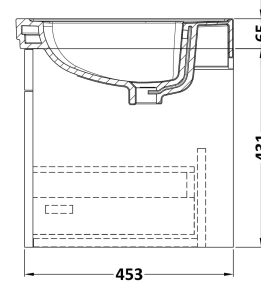

Sales Code: CLC1494B

Description: 600 W/H 1-Drawer Unit & Basin 3Th

Packaging Details

Barcode: 5056462688251

Sales Code: CLA1494

Description: 600 W/H 1-Drawer Unit (431X600x453)

Product Dimensions

Height (mm):	431
Width (mm):	600
Depth (mm):	453
Nett Weight (kg):	19

Packaging Dimensions

Height (mm):	465
Width (mm):	625
Depth (mm):	480
Gross Weight (kg):	19.5

Packaging Data

Box Colour:	Brown Cardboard Box
Box Qty:	1
Label Size:	100 x 50
Label Colour:	White Label
Label Qty:	2

Outer Box Dimensions (If Applicable)

Height (mm):	
Width (mm):	
Depth (mm):	
Gross Weight (kg):	
Barcode:	5056462643298

Product Details

Country of Origin:	China
Fitting Instruction:	No
CE & UKCA:	N/A
FSC Certified Materials:	Yes
Colour:	Satin Anthracite
Construction Method:	Cam & Wood Dowel
Construction Type:	Rigid
Cabinet Finish:	MFC Painted Matt
Fascia Finish:	Mdf Painted Matt
Cabinet Thickness (mm):	18
Fascia Thickness (mm):	18
Drawer Included:	Yes
Drawer Type:	80mm High Metal S/C Inc Galler
No of Shelves:	Not Applicable
Hinge Type:	Not Applicable
Hinge Included:	Not Applicable
Adjustable Legs:	No, Not Required
Fixings Included:	Yes
Handle Style:	Traditional
Waste Shroud:	Yes
Handle Included:	Yes, Supplied
Handle Type:	Knob

Sales Code: CBM533

Description: 600 Classic Basin (640X472x185) 3Th

Product Dimensions

Height (mm):	190
Width (mm):	630
Depth (mm):	471
Nett Weight (kg):	17

Packaging Dimensions

Height (mm):	490
Width (mm):	650
Depth (mm):	220
Gross Weight (kg):	17.3