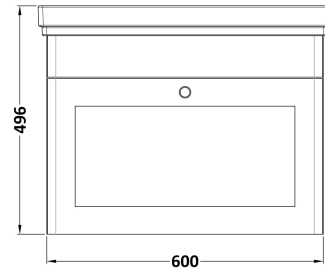

Sales Code: CLC1494B

Description: 600 W/H 1-Drawer Unit & Basin 3Th

Packaging Details

Barcode: 5056462688251

Sales Code: CLA1494

Description: 600 W/H 1-Drawer Unit (431X600x453)

Product Dimensions

Height (mm):	431
Width (mm):	600
Depth (mm):	453
Nett Weight (kg):	19

Packaging Dimensions

Height (mm):	465
Width (mm):	625
Depth (mm):	480
Gross Weight (kg):	19.5

Packaging Data

Box Colour:	Brown Cardboard Box
Box Qty:	1
Label Size:	100 x 50
Label Colour:	White Label
Label Qty:	2

Outer Box Dimensions (If Applicable)

Height (mm):	
Width (mm):	
Depth (mm):	
Gross Weight (kg):	
Barcode:	5056462643298

Product Details

Country of Origin:	China
Fitting Instruction:	No
CE & UKCA:	N/A
FSC Certified Materials:	Yes
Colour:	Satin Anthracite
Construction Method:	Cam & Wood Dowel
Construction Type:	Rigid
Cabinet Finish:	MFC Painted Matt
Fascia Finish:	Mdf Painted Matt
Cabinet Thickness (mm):	18
Fascia Thickness (mm):	18
Drawer Included:	Yes
Drawer Type:	80mm High Metal S/C Inc Galler
No of Shelves:	Not Applicable
Hinge Type:	Not Applicable
Hinge Included:	Not Applicable
Adjustable Legs:	No, Not Required
Fixings Included:	Yes
Handle Style:	Traditional
Waste Shroud:	Yes
Handle Included:	Yes, Supplied
Handle Type:	Knob

Sales Code: CBM533

Description: 600 Classic Basin (640X472x185) 3Th

Product Dimensions

Height (mm):	190
Width (mm):	630
Depth (mm):	471
Nett Weight (kg):	17

Packaging Dimensions

Height (mm):	490
Width (mm):	650
Depth (mm):	220
Gross Weight (kg):	17.3