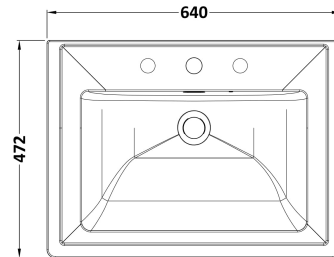

Sales Code: CLC1494B

Description: 600 W/H 1-Drawer Unit & Basin 3Th

Packaging Details

Barcode: 5056462688251

Sales Code: CLA1494

Description: 600 W/H 1-Drawer Unit (431X600x453)

Product Dimensions

Height (mm):	431
Width (mm):	600
Depth (mm):	453
Nett Weight (kg):	19

Packaging Dimensions

Height (mm):	465
Width (mm):	625
Depth (mm):	480
Gross Weight (kg):	19.5

Packaging Data

Box Colour:	Brown Cardboard Box
Box Qty:	1
Label Size:	100 x 50
Label Colour:	White Label
Label Qty:	2

Outer Box Dimensions (If Applicable)

Height (mm):	
Width (mm):	
Depth (mm):	
Gross Weight (kg):	
Barcode:	5056462643298

Product Details

Country of Origin:	China
Fitting Instruction:	No
CE & UKCA:	N/A
FSC Certified Materials:	Yes
Colour:	Satin Anthracite
Construction Method:	Cam & Wood Dowel
Construction Type:	Rigid
Cabinet Finish:	MFC Painted Matt
Fascia Finish:	Mdf Painted Matt
Cabinet Thickness (mm):	18
Fascia Thickness (mm):	18
Drawer Included:	Yes
Drawer Type:	80mm High Metal S/C Inc Galler
No of Shelves:	Not Applicable
Hinge Type:	Not Applicable
Hinge Included:	Not Applicable
Adjustable Legs:	No, Not Required
Fixings Included:	Yes
Handle Style:	Traditional
Waste Shroud:	Yes
Handle Included:	Yes, Supplied
Handle Type:	Knob

Sales Code: CBM533

Description: 600 Classic Basin (640X472x185) 3Th

Product Dimensions

Height (mm):	190
Width (mm):	630
Depth (mm):	471
Nett Weight (kg):	17

Packaging Dimensions

Height (mm):	490
Width (mm):	650
Depth (mm):	220
Gross Weight (kg):	17.3