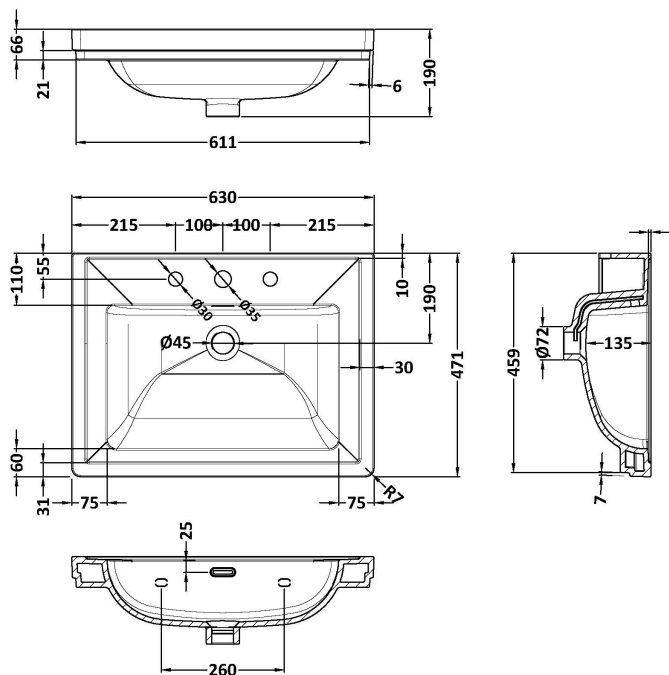

Packaging Dimensions

Height (mm):	465
Width (mm):	625
Depth (mm):	480
Gross Weight (kg):	19.5

Packaging Data

Box Colour:	Brown Cardboard Box
Box Qty:	1
Label Size:	100 x 50
Label Colour:	White Label
Label Qty:	2

Outer Box Dimensions (If Applicable)

Height (mm):	
Width (mm):	
Depth (mm):	
Gross Weight (kg):	
Barcode:	5056462643298

Product Details

Country of Origin:	China
Fitting Instruction:	No
CE & UKCA:	N/A
FSC Certified Materials:	Yes
Colour:	Satin Anthracite
Construction Method:	Cam & Wood Dowel
Construction Type:	Rigid
Cabinet Finish:	MFC Painted Matt
Fascia Finish:	Mdf Painted Matt
Cabinet Thickness (mm):	18
Fascia Thickness (mm):	18
Drawer Included:	Yes
Drawer Type:	80mm High Metal S/C Inc Galler
No of Shelves:	Not Applicable
Hinge Type:	Not Applicable
Hinge Included:	Not Applicable
Adjustable Legs:	No, Not Required
Fixings Included:	Yes
Handle Style:	Traditional
Waste Shroud:	Yes
Handle Included:	Yes, Supplied
Handle Type:	Knob

Sales Code: CBM533

Description: 600 Classic Basin (640X472x185) 3Th

Product Dimensions

Height (mm):	190
Width (mm):	630
Depth (mm):	471
Nett Weight (kg):	17

Packaging Dimensions

Height (mm):	490
Width (mm):	650
Depth (mm):	220
Gross Weight (kg):	17.3

Packaging Data

Box Colour:	Brown Cardboard Box - Printed
Box Qty:	1
Label Size:	100 x 50
Label Colour:	White Label
Label Qty:	2

Outer Box Dimensions (If Applicable)

Height (mm):	
Width (mm):	
Depth (mm):	
Gross Weight (kg):	
Barcode:	5056462643663