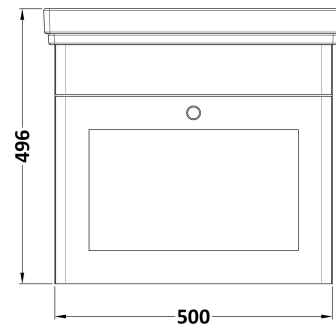

Sales Code: CLC191B

Description: 500 W/H 1-Drawer Unit & Basin 3Th

Packaging Details

Barcode: 5056462688183