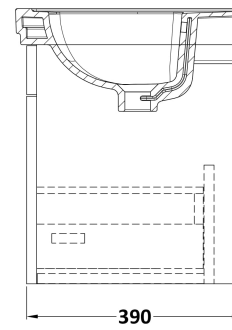

Sales Code: CLC191B

Description: 500 W/H 1-Drawer Unit & Basin 3Th

Packaging Details

Barcode: 5056462688183