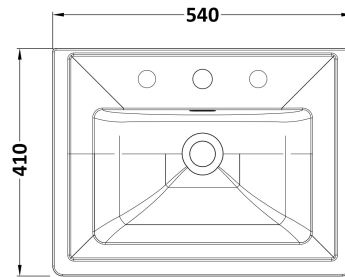

Sales Code: CLC191B

Description: 500 W/H 1-Drawer Unit & Basin 3Th

Packaging Details

Barcode: 5056462688183