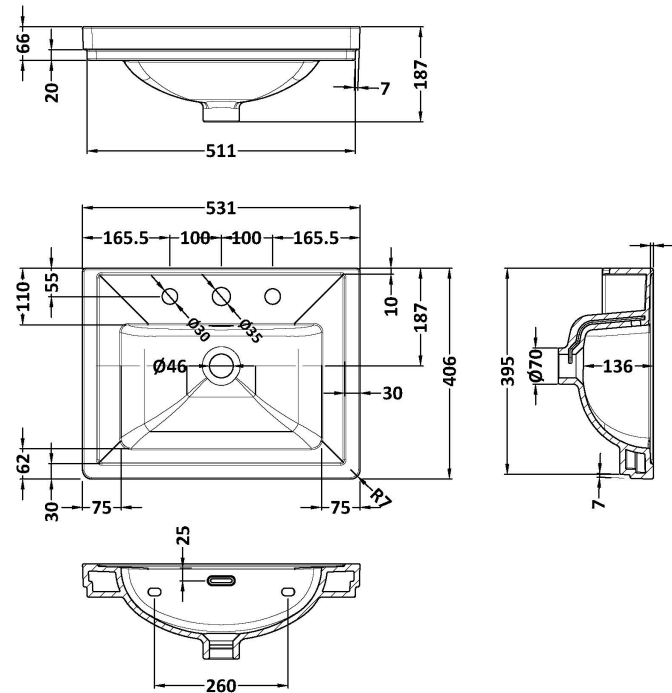

### Product Dimensions

Height (mm):	431
Width (mm):	500
Depth (mm):	390
Nett Weight (kg):	15.2

### Packaging Dimensions

Height (mm):	465
Width (mm):	525
Depth (mm):	415
Gross Weight (kg):	15.7

### Outer Box Dimensions (If Applicable)

Height (mm):	
Width (mm):	
Depth (mm):	
Gross Weight (kg):	
Barcode:	5056462643229

### Product Dimensions

Height (mm):	187
Width (mm):	531
Depth (mm):	406
Nett Weight (kg):	12.7