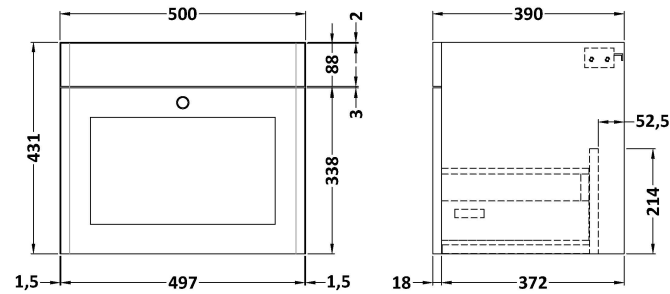

### Product Dimensions

Height (mm):	431
Width (mm):	500
Depth (mm):	390
Nett Weight (kg):	15.2

### Packaging Dimensions

Height (mm):	465
Width (mm):	525
Depth (mm):	415
Gross Weight (kg):	15.7

### Product Dimensions

Height (mm):	187
Width (mm):	531
Depth (mm):	406
Nett Weight (kg):	12.7

### Packaging Dimensions

Height (mm):	430
Width (mm):	550
Depth (mm):	220
Gross Weight (kg):	13