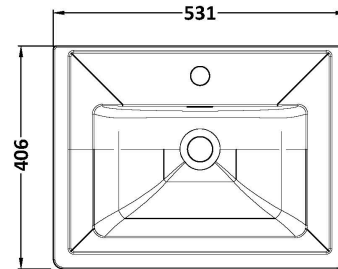

Sales Code: CLC291A

Description: 500 W/H 1-Drawer Unit & Basin 1Th

Packaging Details

Barcode: 5056462686288