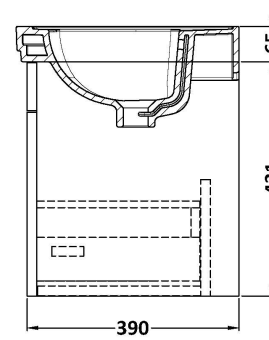

Sales Code: CLC291A

Description: 500 W/H 1-Drawer Unit & Basin 1Th

Packaging Details

Barcode: 5056462686288