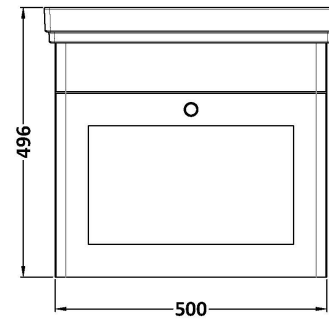

Sales Code: CLC291A

Description: 500 W/H 1-Drawer Unit & Basin 1Th

Packaging Details

Barcode: 5056462686288