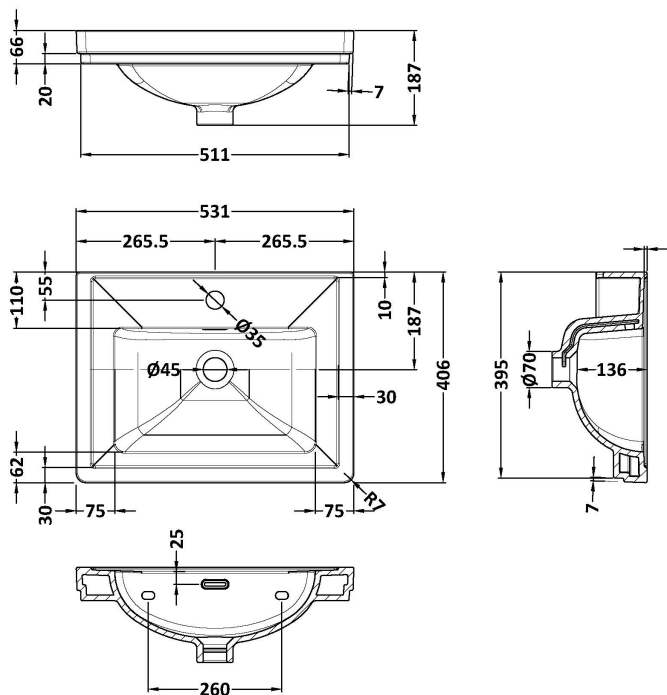

### Product Dimensions

Height (mm):	431
Width (mm):	500
Depth (mm):	390
Nett Weight (kg):	15.2

### Packaging Dimensions

Height (mm):	465
Width (mm):	525
Depth (mm):	415
Gross Weight (kg):	15.7

### Outer Box Dimensions (If Applicable)

Height (mm):	
Width (mm):	
Depth (mm):	
Gross Weight (kg):	
Barcode:	5056462643236

### Product Dimensions

Height (mm):	187
Width (mm):	531
Depth (mm):	406
Nett Weight (kg):	12.7