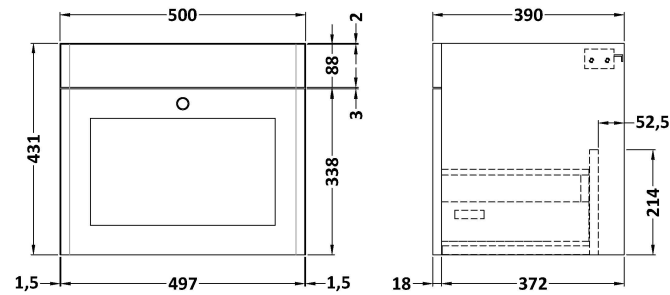

### Product Dimensions

Height (mm):	431
Width (mm):	500
Depth (mm):	390
Nett Weight (kg):	15.2

### Packaging Dimensions

Height (mm):	465
Width (mm):	525
Depth (mm):	415
Gross Weight (kg):	15.7

### Product Dimensions

Height (mm):	187
Width (mm):	531
Depth (mm):	406
Nett Weight (kg):	12.7

### Packaging Dimensions

Height (mm):	430
Width (mm):	550
Depth (mm):	220
Gross Weight (kg):	13