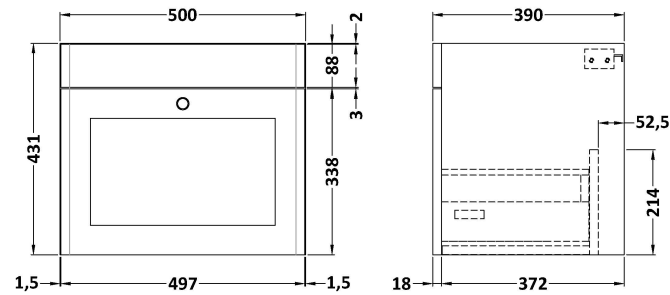

Sales Code: CLC891A

Description: 500 W/H 1-Drawer Unit & Basin 1Th

Packaging Details

Barcode: 5056462686295

Sales Code: CLA891

Description: 500 W/H 1-Drawer Unit (431X500x390)

Product Dimensions

Height (mm):	431
Width (mm):	500
Depth (mm):	390
Nett Weight (kg):	15.2

Packaging Dimensions

Height (mm):	465
Width (mm):	525
Depth (mm):	415
Gross Weight (kg):	15.7

Packaging Data

Box Colour:	Brown Cardboard Box
Box Qty:	1
Label Size:	100 x 50
Label Colour:	White Label
Label Qty:	2

Sales Code: CBM502

Description: 500 Classic Basin (540X410x185) 1Th

Product Dimensions

Height (mm):	187
Width (mm):	531
Depth (mm):	406
Nett Weight (kg):	12.7

Packaging Dimensions

Height (mm):	430
Width (mm):	550
Depth (mm):	220
Gross Weight (kg):	13

Packaging Data

Box Colour:	Brown Cardboard Box - Printed
Box Qty:	1
Label Size:	100 x 50
Label Colour:	White Label
Label Qty:	2

Outer Box Dimensions (If Applicable)

Height (mm):	
Width (mm):	
Depth (mm):	
Gross Weight (kg):	
Barcode:	5056462643632