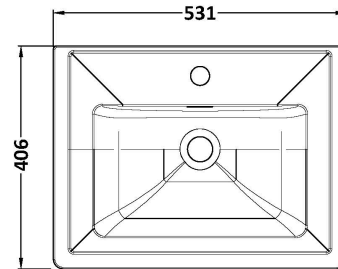

Sales Code: CLC891A

Description: 500 W/H 1-Drawer Unit & Basin 1Th

Packaging Details

Barcode: 5056462686295

Sales Code: CLA891

Description: 500 W/H 1-Drawer Unit (431X500x390)

Product Dimensions

Height (mm):	431
Width (mm):	500
Depth (mm):	390
Nett Weight (kg):	15.2

Packaging Dimensions

Height (mm):	465
Width (mm):	525
Depth (mm):	415
Gross Weight (kg):	15.7

Packaging Data

Box Colour:	Brown Cardboard Box
Box Qty:	1
Label Size:	100 x 50
Label Colour:	White Label
Label Qty:	2

Outer Box Dimensions (If Applicable)

Height (mm):	
Width (mm):	
Depth (mm):	
Gross Weight (kg):	
Barcode:	5056462643243

Product Details

Country of Origin:	China
Fitting Instruction:	No
CE & UKCA:	N/A
FSC Certified Materials:	Yes
Colour:	Satin Green
Construction Method:	Cam & Wood Dowel
Construction Type:	Rigid
Cabinet Finish:	MFC Painted Matt
Fascia Finish:	Mdf Painted Matt
Cabinet Thickness (mm):	18
Fascia Thickness (mm):	18
Drawer Included:	Yes
Drawer Type:	80mm High Metal S/C Inc Galler
No of Shelves:	Not Applicable
Hinge Type:	Not Applicable
Hinge Included:	Not Applicable
Adjustable Legs:	No, Not Required
Fixings Included:	Yes
Handle Style:	Traditional
Waste Shroud:	Yes
Handle Included:	Yes, Supplied
Handle Type:	Knob

Sales Code: CBM502

Description: 500 Classic Basin (540X410x185) 1Th

Product Dimensions

Height (mm):	187
Width (mm):	531
Depth (mm):	406
Nett Weight (kg):	12.7

Packaging Dimensions

Height (mm):	430
Width (mm):	550
Depth (mm):	220
Gross Weight (kg):	13