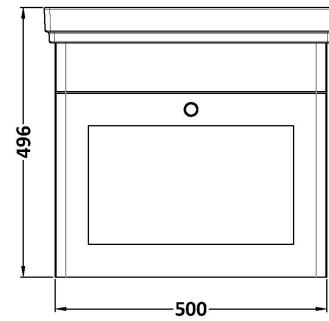

Sales Code: CLC891A

Description: 500 W/H 1-Drawer Unit & Basin 1Th

Packaging Details

Barcode: 5056462686295

Sales Code: CLA891

Description: 500 W/H 1-Drawer Unit (431X500x390)

Product Dimensions

Height (mm):	431
Width (mm):	500
Depth (mm):	390
Nett Weight (kg):	15.2

Packaging Dimensions

Height (mm):	465
Width (mm):	525
Depth (mm):	415
Gross Weight (kg):	15.7

Packaging Data

Box Colour:	Brown Cardboard Box
Box Qty:	1
Label Size:	100 x 50
Label Colour:	White Label
Label Qty:	2

Outer Box Dimensions (If Applicable)

Height (mm):	
Width (mm):	
Depth (mm):	
Gross Weight (kg):	
Barcode:	5056462643243

Product Details

Country of Origin:	China
Fitting Instruction:	No
CE & UKCA:	N/A
FSC Certified Materials:	Yes
Colour:	Satin Green
Construction Method:	Cam & Wood Dowel
Construction Type:	Rigid
Cabinet Finish:	MFC Painted Matt
Fascia Finish:	Mdf Painted Matt
Cabinet Thickness (mm):	18
Fascia Thickness (mm):	18
Drawer Included:	Yes
Drawer Type:	80mm High Metal S/C Inc Galler
No of Shelves:	Not Applicable
Hinge Type:	Not Applicable
Hinge Included:	Not Applicable
Adjustable Legs:	No, Not Required
Fixings Included:	Yes
Handle Style:	Traditional
Waste Shroud:	Yes
Handle Included:	Yes, Supplied
Handle Type:	Knob

Sales Code: CBM502

Description: 500 Classic Basin (540X410x185) 1Th

Product Dimensions

Height (mm):	187
Width (mm):	531
Depth (mm):	406
Nett Weight (kg):	12.7

Packaging Dimensions

Height (mm):	430
Width (mm):	550
Depth (mm):	220
Gross Weight (kg):	13