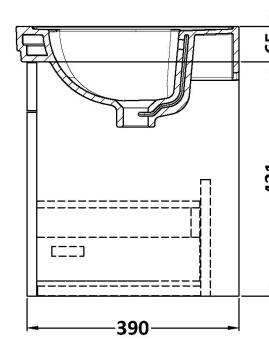

Sales Code: CLC891A

Description: 500 W/H 1-Drawer Unit & Basin 1Th

Packaging Details

Barcode: 5056462686295

Sales Code: CLA891

Description: 500 W/H 1-Drawer Unit (431X500x390)

Product Dimensions

Height (mm):	431
Width (mm):	500
Depth (mm):	390
Nett Weight (kg):	15.2

Packaging Dimensions

Height (mm):	465
Width (mm):	525
Depth (mm):	415
Gross Weight (kg):	15.7

Packaging Data

Box Colour:	Brown Cardboard Box
Box Qty:	1
Label Size:	100 x 50
Label Colour:	White Label
Label Qty:	2

Outer Box Dimensions (If Applicable)

Height (mm):	
Width (mm):	
Depth (mm):	
Gross Weight (kg):	
Barcode:	5056462643243

Product Details

Country of Origin:	China
Fitting Instruction:	No
CE & UKCA:	N/A
FSC Certified Materials:	Yes
Colour:	Satin Green
Construction Method:	Cam & Wood Dowel
Construction Type:	Rigid
Cabinet Finish:	MFC Painted Matt
Fascia Finish:	Mdf Painted Matt
Cabinet Thickness (mm):	18
Fascia Thickness (mm):	18
Drawer Included:	Yes
Drawer Type:	80mm High Metal S/C Inc Galler
No of Shelves:	Not Applicable
Hinge Type:	Not Applicable
Hinge Included:	Not Applicable
Adjustable Legs:	No, Not Required
Fixings Included:	Yes
Handle Style:	Traditional
Waste Shroud:	Yes
Handle Included:	Yes, Supplied
Handle Type:	Knob

Sales Code: CBM502

Description: 500 Classic Basin (540X410x185) 1Th

Product Dimensions

Height (mm):	187
Width (mm):	531
Depth (mm):	406
Nett Weight (kg):	12.7

Packaging Dimensions

Height (mm):	430
Width (mm):	550
Depth (mm):	220
Gross Weight (kg):	13