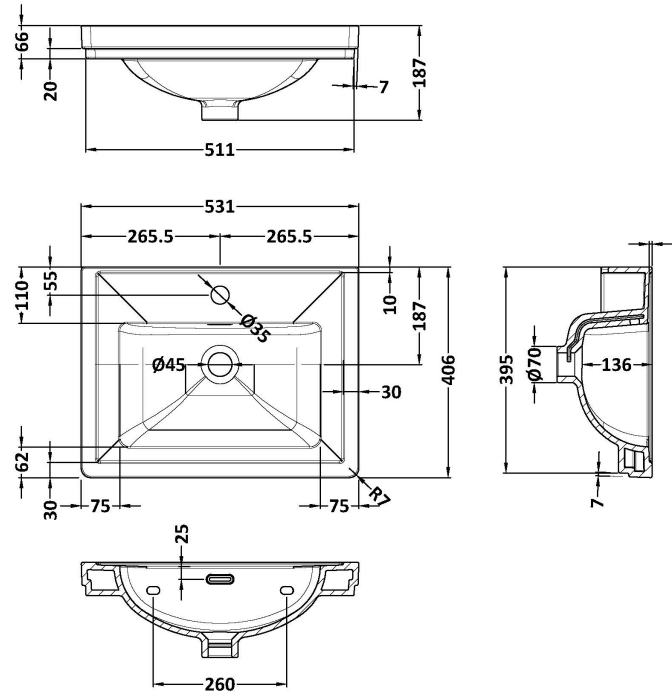

Sales Code: CLC891A

Description: 500 W/H 1-Drawer Unit & Basin 1Th

Packaging Details

Barcode: 5056462686295

Sales Code: CLA891

Description: 500 W/H 1-Drawer Unit (431X500x390)

Product Dimensions

Height (mm):	431
Width (mm):	500
Depth (mm):	390
Nett Weight (kg):	15.2

Packaging Dimensions

Height (mm):	465
Width (mm):	525
Depth (mm):	415
Gross Weight (kg):	15.7

Packaging Data

Box Colour:	Brown Cardboard Box
Box Qty:	1
Label Size:	100 x 50
Label Colour:	White Label
Label Qty:	2

Outer Box Dimensions (If Applicable)

Height (mm):	
Width (mm):	
Depth (mm):	
Gross Weight (kg):	
Barcode:	5056462643243

Product Details

Country of Origin:	China
Fitting Instruction:	No
CE & UKCA:	N/A
FSC Certified Materials:	Yes
Colour:	Satin Green
Construction Method:	Cam & Wood Dowel
Construction Type:	Rigid
Cabinet Finish:	MFC Painted Matt
Fascia Finish:	Mdf Painted Matt
Cabinet Thickness (mm):	18
Fascia Thickness (mm):	18
Drawer Included:	Yes
Drawer Type:	80mm High Metal S/C Inc Galler
No of Shelves:	Not Applicable
Hinge Type:	Not Applicable
Hinge Included:	Not Applicable
Adjustable Legs:	No, Not Required
Fixings Included:	Yes
Handle Style:	Traditional
Waste Shroud:	Yes
Handle Included:	Yes, Supplied
Handle Type:	Knob

Sales Code: CBM502

Description: 500 Classic Basin (540X410x185) 1Th

Product Dimensions

Height (mm):	187
Width (mm):	531
Depth (mm):	406
Nett Weight (kg):	12.7

Packaging Dimensions

Height (mm):	430
Width (mm):	550
Depth (mm):	220
Gross Weight (kg):	13