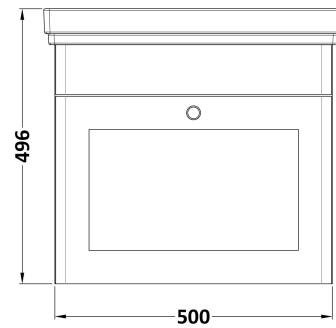

Sales Code: CLC1491B

Description: 500 W/H 1-Drawer Unit & Basin 3Th

Packaging Details

Barcode: 5056462688213

Sales Code: CLA1491

Description: 500 W/H 1-Drawer Unit (431X500x390)

Product Dimensions

Height (mm):	431
Width (mm):	500
Depth (mm):	390
Nett Weight (kg):	15.2

Packaging Dimensions

Height (mm):	465
Width (mm):	525
Depth (mm):	415
Gross Weight (kg):	15.7

Packaging Data

Box Colour:	Brown Cardboard Box
Box Qty:	1
Label Size:	100 x 50
Label Colour:	White Label
Label Qty:	2

Outer Box Dimensions (If Applicable)

Height (mm):	
Width (mm):	
Depth (mm):	
Gross Weight (kg):	
Barcode:	5056462643250

Product Details

Country of Origin:	China
Fitting Instruction:	No
CE & UKCA:	N/A
FSC Certified Materials:	Yes
Colour:	Satin Anthracite
Construction Method:	Cam & Wood Dowel
Construction Type:	Rigid
Cabinet Finish:	MFC Painted Matt
Fascia Finish:	Mdf Painted Matt
Cabinet Thickness (mm):	18
Fascia Thickness (mm):	18
Drawer Included:	Yes
Drawer Type:	80mm High Metal S/C Inc Galler
No of Shelves:	Not Applicable
Hinge Type:	Not Applicable
Hinge Included:	Not Applicable
Adjustable Legs:	No, Not Required
Fixings Included:	Yes
Handle Style:	Traditional
Waste Shroud:	Yes
Handle Included:	Yes, Supplied
Handle Type:	Knob

Sales Code: CBM532

Description: 500 Classic Basin (540X410x185) 3Th

Product Dimensions

Height (mm):	187
Width (mm):	531
Depth (mm):	406
Nett Weight (kg):	12.7

Packaging Dimensions

Height (mm):	430
Width (mm):	550
Depth (mm):	220
Gross Weight (kg):	13