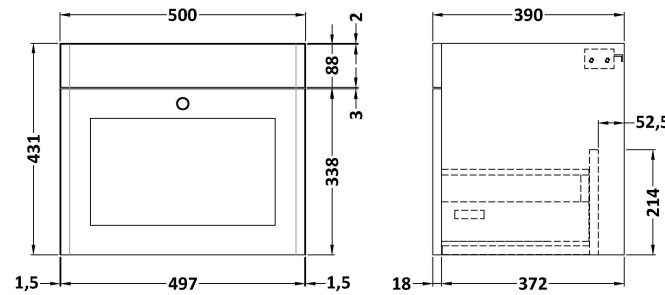

Sales Code: CLC1491B

Description: 500 W/H 1-Drawer Unit & Basin 3Th

Packaging Details

Barcode: 5056462688213

Sales Code: CLA1491

Description: 500 W/H 1-Drawer Unit (431X500x390)

Product Dimensions

Height (mm):	431
Width (mm):	500
Depth (mm):	390
Nett Weight (kg):	15.2

Packaging Dimensions

Height (mm):	465
Width (mm):	525
Depth (mm):	415
Gross Weight (kg):	15.7

Packaging Data

Box Colour:	Brown Cardboard Box
Box Qty:	1
Label Size:	100 x 50
Label Colour:	White Label
Label Qty:	2

Sales Code: CBM532

Description: 500 Classic Basin (540X410x185) 3Th

Product Dimensions

Height (mm):	187
Width (mm):	531
Depth (mm):	406
Nett Weight (kg):	12.7

Packaging Dimensions

Height (mm):	430
Width (mm):	550
Depth (mm):	220
Gross Weight (kg):	13

Packaging Data

Box Colour:	Brown Cardboard Box - Printed
Box Qty:	1
Label Size:	100 x 50
Label Colour:	White Label
Label Qty:	2

Outer Box Dimensions (If Applicable)

Height (mm):	
Width (mm):	
Depth (mm):	
Gross Weight (kg):	
Barcode:	5056462643649