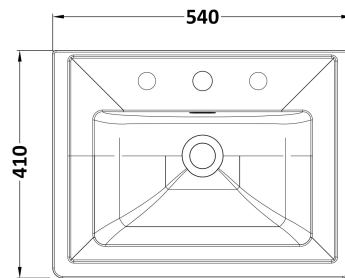

Sales Code: CLC1491B

Description: 500 W/H 1-Drawer Unit & Basin 3Th

Packaging Details

Barcode: 5056462688213

Sales Code: CLA1491

Description: 500 W/H 1-Drawer Unit (431X500x390)

Product Dimensions

Height (mm):	431
Width (mm):	500
Depth (mm):	390
Nett Weight (kg):	15.2

Packaging Dimensions

Height (mm):	465
Width (mm):	525
Depth (mm):	415
Gross Weight (kg):	15.7

Packaging Data

Box Colour:	Brown Cardboard Box
Box Qty:	1
Label Size:	100 x 50
Label Colour:	White Label
Label Qty:	2

Outer Box Dimensions (If Applicable)

Height (mm):	
Width (mm):	
Depth (mm):	
Gross Weight (kg):	
Barcode:	5056462643250

Product Details

Country of Origin:	China
Fitting Instruction:	No
CE & UKCA:	N/A
FSC Certified Materials:	Yes
Colour:	Satin Anthracite
Construction Method:	Cam & Wood Dowel
Construction Type:	Rigid
Cabinet Finish:	MFC Painted Matt
Fascia Finish:	Mdf Painted Matt
Cabinet Thickness (mm):	18
Fascia Thickness (mm):	18
Drawer Included:	Yes
Drawer Type:	80mm High Metal S/C Inc Galler
No of Shelves:	Not Applicable
Hinge Type:	Not Applicable
Hinge Included:	Not Applicable
Adjustable Legs:	No, Not Required
Fixings Included:	Yes
Handle Style:	Traditional
Waste Shroud:	Yes
Handle Included:	Yes, Supplied
Handle Type:	Knob

Sales Code: CBM532

Description: 500 Classic Basin (540X410x185) 3Th

Product Dimensions

Height (mm):	187
Width (mm):	531
Depth (mm):	406
Nett Weight (kg):	12.7

Packaging Dimensions

Height (mm):	430
Width (mm):	550
Depth (mm):	220
Gross Weight (kg):	13