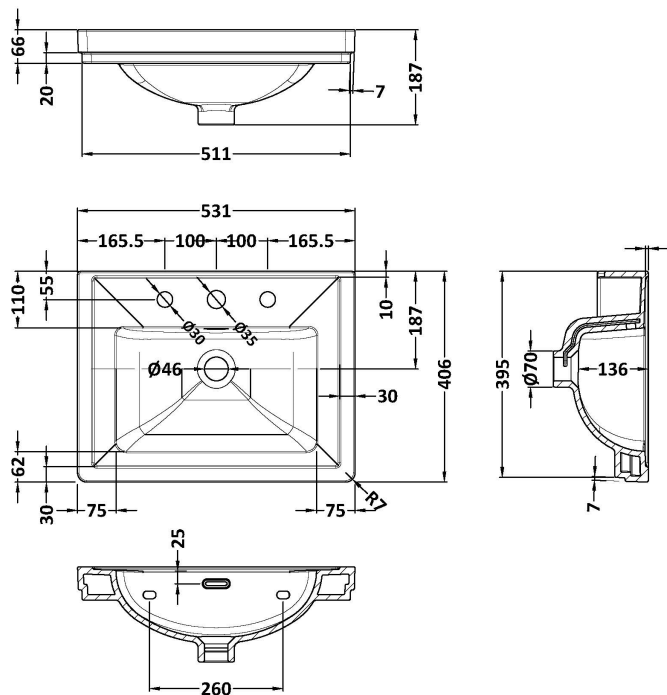

Packaging Dimensions

Height (mm):	465
Width (mm):	525
Depth (mm):	415
Gross Weight (kg):	15.7

Packaging Data

Box Colour:	Brown Cardboard Box
Box Qty:	1
Label Size:	100 x 50
Label Colour:	White Label
Label Qty:	2

Outer Box Dimensions (If Applicable)

Height (mm):	
Width (mm):	
Depth (mm):	
Gross Weight (kg):	
Barcode:	5056462643250

Product Details

Country of Origin:	China
Fitting Instruction:	No
CE & UKCA:	N/A
FSC Certified Materials:	Yes
Colour:	Satin Anthracite
Construction Method:	Cam & Wood Dowel
Construction Type:	Rigid
Cabinet Finish:	MFC Painted Matt
Fascia Finish:	Mdf Painted Matt
Cabinet Thickness (mm):	18
Fascia Thickness (mm):	18
Drawer Included:	Yes
Drawer Type:	80mm High Metal S/C Inc Galler
No of Shelves:	Not Applicable
Hinge Type:	Not Applicable
Hinge Included:	Not Applicable
Adjustable Legs:	No, Not Required
Fixings Included:	Yes
Handle Style:	Traditional
Waste Shroud:	Yes
Handle Included:	Yes, Supplied
Handle Type:	Knob

Sales Code: CBM532

Description: 500 Classic Basin (540X410x185) 3Th

Product Dimensions

Height (mm):	187
Width (mm):	531
Depth (mm):	406
Nett Weight (kg):	12.7

Packaging Dimensions

Height (mm):	430
Width (mm):	550
Depth (mm):	220
Gross Weight (kg):	13

Packaging Data

Box Colour:	Brown Cardboard Box - Printed
Box Qty:	1
Label Size:	100 x 50
Label Colour:	White Label
Label Qty:	2

Outer Box Dimensions (If Applicable)

Height (mm):	
Width (mm):	
Depth (mm):	
Gross Weight (kg):	
Barcode:	5056462643649