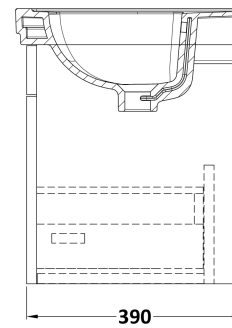

Sales Code: CLC1491B

Description: 500 W/H 1-Drawer Unit & Basin 3Th

Packaging Details

Barcode: 5056462688213

Sales Code: CLA1491

Description: 500 W/H 1-Drawer Unit (431X500x390)

Product Dimensions

Height (mm):	431
Width (mm):	500
Depth (mm):	390
Nett Weight (kg):	15.2

Packaging Dimensions

Height (mm):	465
Width (mm):	525
Depth (mm):	415
Gross Weight (kg):	15.7

Packaging Data

Box Colour:	Brown Cardboard Box
Box Qty:	1
Label Size:	100 x 50
Label Colour:	White Label
Label Qty:	2

Outer Box Dimensions (If Applicable)

Height (mm):	
Width (mm):	
Depth (mm):	
Gross Weight (kg):	
Barcode:	5056462643250

Product Details

Country of Origin:	China
Fitting Instruction:	No
CE & UKCA:	N/A
FSC Certified Materials:	Yes
Colour:	Satin Anthracite
Construction Method:	Cam & Wood Dowel
Construction Type:	Rigid
Cabinet Finish:	MFC Painted Matt
Fascia Finish:	Mdf Painted Matt
Cabinet Thickness (mm):	18
Fascia Thickness (mm):	18
Drawer Included:	Yes
Drawer Type:	80mm High Metal S/C Inc Galler
No of Shelves:	Not Applicable
Hinge Type:	Not Applicable
Hinge Included:	Not Applicable
Adjustable Legs:	No, Not Required
Fixings Included:	Yes
Handle Style:	Traditional
Waste Shroud:	Yes
Handle Included:	Yes, Supplied
Handle Type:	Knob

Sales Code: CBM532

Description: 500 Classic Basin (540X410x185) 3Th

Product Dimensions

Height (mm):	187
Width (mm):	531
Depth (mm):	406
Nett Weight (kg):	12.7

Packaging Dimensions

Height (mm):	430
Width (mm):	550
Depth (mm):	220
Gross Weight (kg):	13