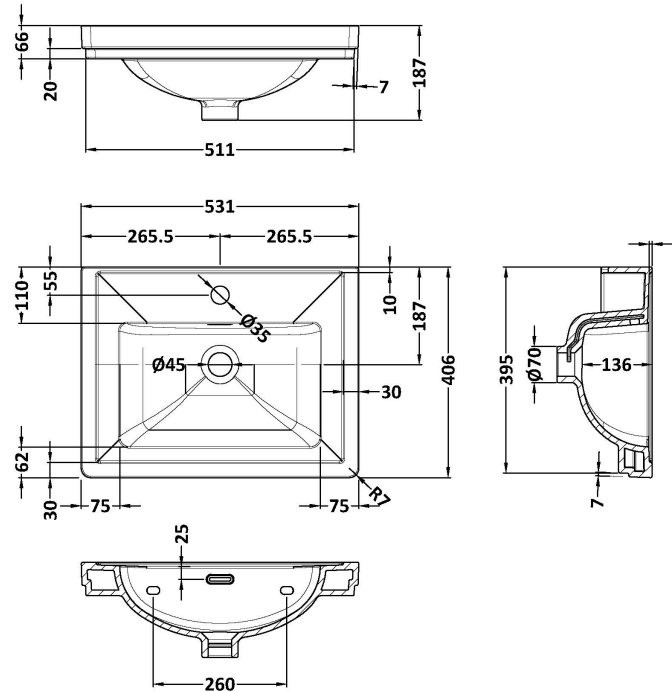

Packaging Dimensions

Height (mm):	465
Width (mm):	525
Depth (mm):	415
Gross Weight (kg):	15.7

Packaging Data

Box Colour:	Brown Cardboard Box
Box Qty:	1
Label Size:	100 x 50
Label Colour:	White Label
Label Qty:	2

Outer Box Dimensions (If Applicable)

Height (mm):	
Width (mm):	
Depth (mm):	
Gross Weight (kg):	
Barcode:	5056462643250

Product Details

Country of Origin:	China
Fitting Instruction:	No
CE & UKCA:	N/A
FSC Certified Materials:	Yes
Colour:	Satin Anthracite
Construction Method:	Cam & Wood Dowel
Construction Type:	Rigid
Cabinet Finish:	MFC Painted Matt
Fascia Finish:	Mdf Painted Matt
Cabinet Thickness (mm):	18
Fascia Thickness (mm):	18
Drawer Included:	Yes
Drawer Type:	80mm High Metal S/C Inc Galler
No of Shelves:	Not Applicable
Hinge Type:	Not Applicable
Hinge Included:	Not Applicable
Adjustable Legs:	No, Not Required
Fixings Included:	Yes
Handle Style:	Traditional
Waste Shroud:	Yes
Handle Included:	Yes, Supplied
Handle Type:	Knob

Sales Code: CBM502

Description: 500 Classic Basin (540X410x185) 1Th

Product Dimensions

Height (mm):	187
Width (mm):	531
Depth (mm):	406
Nett Weight (kg):	12.7

Packaging Dimensions

Height (mm):	430
Width (mm):	550
Depth (mm):	220
Gross Weight (kg):	13

Packaging Data

Box Colour:	Brown Cardboard Box - Printed
Box Qty:	1
Label Size:	100 x 50
Label Colour:	White Label
Label Qty:	2

Outer Box Dimensions (If Applicable)

Height (mm):	
Width (mm):	
Depth (mm):	
Gross Weight (kg):	
Barcode:	5056462643632