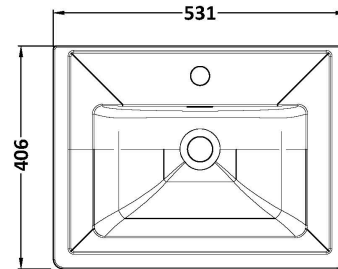

Sales Code: CLC1491A

Description: 500 W/H 1-Drawer Unit & Basin 1Th

Packaging Details

Barcode: 5056462686806

Sales Code: CLA1491

Description: 500 W/H 1-Drawer Unit (431X500x390)

Product Dimensions

Height (mm):	431
Width (mm):	500
Depth (mm):	390
Nett Weight (kg):	15.2

Packaging Dimensions

Height (mm):	465
Width (mm):	525
Depth (mm):	415
Gross Weight (kg):	15.7

Packaging Data

Box Colour:	Brown Cardboard Box
Box Qty:	1
Label Size:	100 x 50
Label Colour:	White Label
Label Qty:	2

Outer Box Dimensions (If Applicable)

Height (mm):	
Width (mm):	
Depth (mm):	
Gross Weight (kg):	
Barcode:	5056462643250

Product Details

Country of Origin:	China
Fitting Instruction:	No
CE & UKCA:	N/A
FSC Certified Materials:	Yes
Colour:	Satin Anthracite
Construction Method:	Cam & Wood Dowel
Construction Type:	Rigid
Cabinet Finish:	MFC Painted Matt
Fascia Finish:	Mdf Painted Matt
Cabinet Thickness (mm):	18
Fascia Thickness (mm):	18
Drawer Included:	Yes
Drawer Type:	80mm High Metal S/C Inc Galler
No of Shelves:	Not Applicable
Hinge Type:	Not Applicable
Hinge Included:	Not Applicable
Adjustable Legs:	No, Not Required
Fixings Included:	Yes
Handle Style:	Traditional
Waste Shroud:	Yes
Handle Included:	Yes, Supplied
Handle Type:	Knob

Sales Code: CBM502

Description: 500 Classic Basin (540X410x185) 1Th

Product Dimensions

Height (mm):	187
Width (mm):	531
Depth (mm):	406
Nett Weight (kg):	12.7

Packaging Dimensions

Height (mm):	430
Width (mm):	550
Depth (mm):	220
Gross Weight (kg):	13