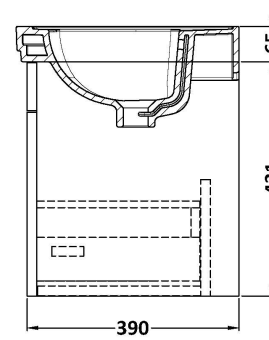

Sales Code: CLC1491A

Description: 500 W/H 1-Drawer Unit & Basin 1Th

Packaging Details

Barcode: 5056462686806

Sales Code: CLA1491

Description: 500 W/H 1-Drawer Unit (431X500x390)

Product Dimensions

Height (mm):	431
Width (mm):	500
Depth (mm):	390
Nett Weight (kg):	15.2

Packaging Dimensions

Height (mm):	465
Width (mm):	525
Depth (mm):	415
Gross Weight (kg):	15.7

Packaging Data

Box Colour:	Brown Cardboard Box
Box Qty:	1
Label Size:	100 x 50
Label Colour:	White Label
Label Qty:	2

Outer Box Dimensions (If Applicable)

Height (mm):	
Width (mm):	
Depth (mm):	
Gross Weight (kg):	
Barcode:	5056462643250

Product Details

Country of Origin:	China
Fitting Instruction:	No
CE & UKCA:	N/A
FSC Certified Materials:	Yes
Colour:	Satin Anthracite
Construction Method:	Cam & Wood Dowel
Construction Type:	Rigid
Cabinet Finish:	MFC Painted Matt
Fascia Finish:	Mdf Painted Matt
Cabinet Thickness (mm):	18
Fascia Thickness (mm):	18
Drawer Included:	Yes
Drawer Type:	80mm High Metal S/C Inc Galler
No of Shelves:	Not Applicable
Hinge Type:	Not Applicable
Hinge Included:	Not Applicable
Adjustable Legs:	No, Not Required
Fixings Included:	Yes
Handle Style:	Traditional
Waste Shroud:	Yes
Handle Included:	Yes, Supplied
Handle Type:	Knob

Sales Code: CBM502

Description: 500 Classic Basin (540X410x185) 1Th

Product Dimensions

Height (mm):	187
Width (mm):	531
Depth (mm):	406
Nett Weight (kg):	12.7

Packaging Dimensions

Height (mm):	430
Width (mm):	550
Depth (mm):	220
Gross Weight (kg):	13