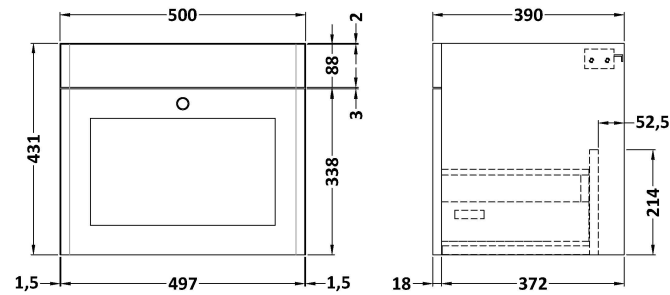

Sales Code: CLC1491A

Description: 500 W/H 1-Drawer Unit & Basin 1Th

Packaging Details

Barcode: 5056462686806

Sales Code: CLA1491

Description: 500 W/H 1-Drawer Unit (431X500x390)

Product Dimensions

Height (mm):	431
Width (mm):	500
Depth (mm):	390
Nett Weight (kg):	15.2

Packaging Dimensions

Height (mm):	465
Width (mm):	525
Depth (mm):	415
Gross Weight (kg):	15.7

Packaging Data

Box Colour:	Brown Cardboard Box
Box Qty:	1
Label Size:	100 x 50
Label Colour:	White Label
Label Qty:	2

Sales Code: CBM502

Description: 500 Classic Basin (540X410x185) 1Th

Product Dimensions

Height (mm):	187
Width (mm):	531
Depth (mm):	406
Nett Weight (kg):	12.7

Packaging Dimensions

Height (mm):	430
Width (mm):	550
Depth (mm):	220
Gross Weight (kg):	13

Packaging Data

Box Colour:	Brown Cardboard Box - Printed
Box Qty:	1
Label Size:	100 x 50
Label Colour:	White Label
Label Qty:	2

Outer Box Dimensions (If Applicable)

Height (mm):	
Width (mm):	
Depth (mm):	
Gross Weight (kg):	
Barcode:	5056462643632