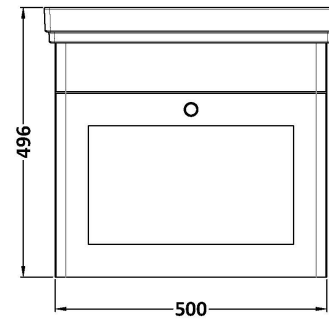

Sales Code: CLC1491A

Description: 500 W/H 1-Drawer Unit & Basin 1Th

Packaging Details

Barcode: 5056462686806

Sales Code: CLA1491

Description: 500 W/H 1-Drawer Unit (431X500x390)

Product Dimensions

Height (mm):	431
Width (mm):	500
Depth (mm):	390
Nett Weight (kg):	15.2

Packaging Dimensions

Height (mm):	465
Width (mm):	525
Depth (mm):	415
Gross Weight (kg):	15.7

Packaging Data

Box Colour:	Brown Cardboard Box
Box Qty:	1
Label Size:	100 x 50
Label Colour:	White Label
Label Qty:	2

Outer Box Dimensions (If Applicable)

Height (mm):	
Width (mm):	
Depth (mm):	
Gross Weight (kg):	
Barcode:	5056462643250

Product Details

Country of Origin:	China
Fitting Instruction:	No
CE & UKCA:	N/A
FSC Certified Materials:	Yes
Colour:	Satin Anthracite
Construction Method:	Cam & Wood Dowel
Construction Type:	Rigid
Cabinet Finish:	MFC Painted Matt
Fascia Finish:	Mdf Painted Matt
Cabinet Thickness (mm):	18
Fascia Thickness (mm):	18
Drawer Included:	Yes
Drawer Type:	80mm High Metal S/C Inc Galler
No of Shelves:	Not Applicable
Hinge Type:	Not Applicable
Hinge Included:	Not Applicable
Adjustable Legs:	No, Not Required
Fixings Included:	Yes
Handle Style:	Traditional
Waste Shroud:	Yes
Handle Included:	Yes, Supplied
Handle Type:	Knob

Sales Code: CBM502

Description: 500 Classic Basin (540X410x185) 1Th

Product Dimensions

Height (mm):	187
Width (mm):	531
Depth (mm):	406
Nett Weight (kg):	12.7

Packaging Dimensions

Height (mm):	430
Width (mm):	550
Depth (mm):	220
Gross Weight (kg):	13