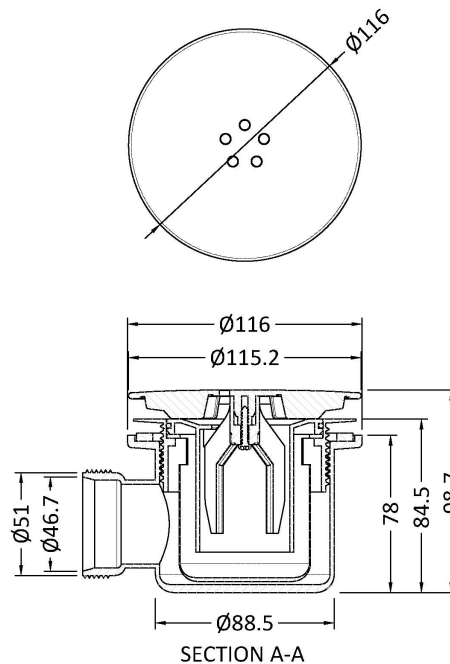

Sales Code: STW001

Description: Mega Flow Shower Waste & Knuckle

Product Dimensions

Length (mm):	
Width (mm):	116
Height (mm):	99
Depth (mm):	116
Nett Weight (kg):	0.31

Packaging Dimensions

Height (mm):	170
Width (mm):	135
Depth (mm):	100
Gross Weight (kg):	0.37

Packaging Data

Box Colour:	Brown Cardboard Box
Box Qty:	1
Label Size:	100 x 50
Label Colour:	White Label
Label Qty:	2

Outer Box Dimensions (If Applicable)

Height (mm):	560
Width (mm):	360
Length (mm):	
Depth (mm):	
Gross Weight (kg):	14
Barcode:	5055369011629

Product Details

Country of Origin:	China
Fitting Instruction:	No
CE & UKCA:	N/A
Product Material:	Pp
Heating Element Wattage:	Not Applicable
Colour/Finish:	Chrome
Product Diameter:	115mm
Connection Size:	1 1/2"