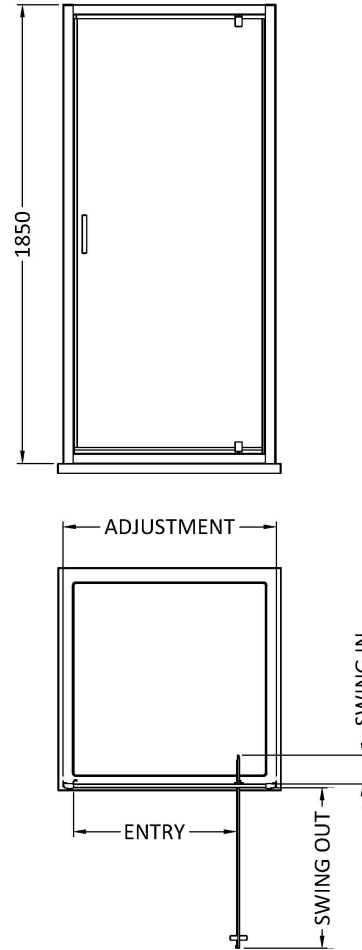

Sales Code: SQPD90

Description: 900X1850mm Pivot Shower Door

Product Dimensions

Height (mm):	1850
Width (mm):	900
Depth (mm):	44
Nett Weight (kg):	26.6

Packaging Dimensions

Height (mm):	1910
Width (mm):	915
Length (mm):	65
Gross Weight (kg):	31.6

Packaging Data

Box Colour:	Brown Cardboard Box - Printed
Box Qty:	1
Label Size:	100 x 50
Label Colour:	Not Applicable
Label Qty:	0

Outer Box Dimensions (If Applicable)

Height (mm):	
Width (mm):	
Depth (mm):	
Length (mm):	
Gross Weight (kg):	
Barcode:	5056211822011

Product Details

Country of Origin:	China
Fitting Instruction:	No
CE & UKCA:	Yes
Profile Material:	Aluminium
Profile Finish:	Satin Chrome
Adjustments (mm):	860mm-895mm
Entry Width (mm):	660mm
Swing In Dim (mm):	115mm
Swing Out Dim (mm):	645mm
Radius (mm):	Not Applicable
Glass Thickness (mm):	6
Easy Fit:	Yes
Easy Clean:	No
Handle Style:	Square T Shape Handle
Handle Material:	ABS
Enclosure Design:	Framed
Wheel Type:	Not Applicable
Support Bar Included:	Support Bar Not Included
Extras:	None