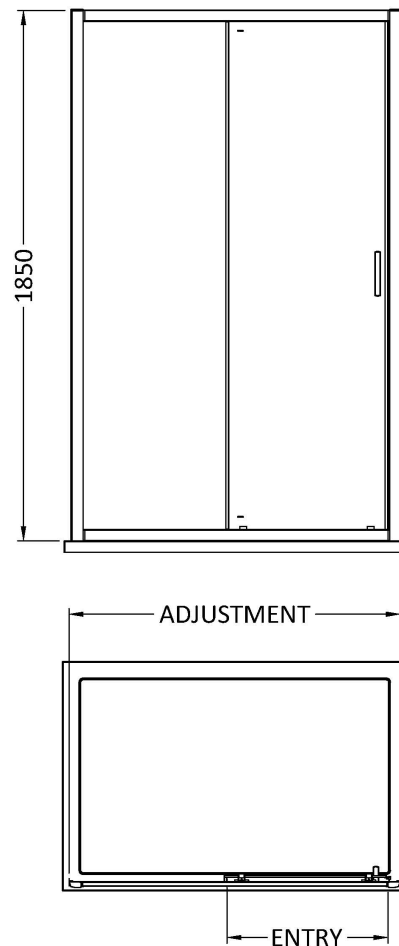

Sales Code: SSQL10BB

Description: 1000X1850mm Sliding Shower Door

Product Dimensions

Height (mm):	1850
Width (mm):	990
Depth (mm):	44
Nett Weight (kg):	30.5

Packaging Dimensions

Height (mm):	1912
Width (mm):	670
Length (mm):	80
Gross Weight (kg):	31

Packaging Data

Box Colour:	Brown Cardboard Box - Printed
Box Qty:	1
Label Size:	100 x 50
Label Colour:	Not Applicable
Label Qty:	0

Outer Box Dimensions (If Applicable)

Height (mm):	
Width (mm):	
Depth (mm):	
Length (mm):	
Gross Weight (kg):	
Barcode:	5056678410257

Product Details

Country of Origin:	China
Fitting Instruction:	No
CE & UKCA:	No
Profile Material:	Aluminium
Profile Finish:	Brushed Brass
Adjustments (mm):	960 - 995mm
Entry Width (mm):	385mm
Swing In Dim (mm):	N/A
Swing Out Dim (mm):	N/A
Radius (mm):	Not Applicable
Glass Thickness (mm):	6
Easy Fit:	Yes
Easy Clean:	No
Handle Style:	Square T Shape Handle
Handle Material:	ABS
Enclosure Design:	Framed
Wheel Type:	Dual, Quick Release
Support Bar Included:	Support Bar Not Included
Extras:	None