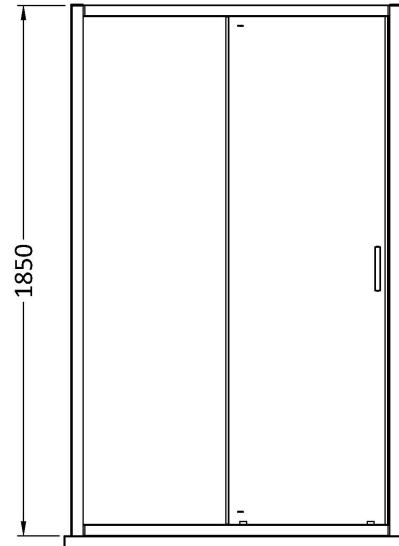

Sales Code: SSQL12BB

Description: 1200X1850mm Sliding Shower Door

Product Dimensions

Height (mm):	1850
Width (mm):	1190
Depth (mm):	44
Nett Weight (kg):	36.8

Packaging Dimensions

Height (mm):	1912
Width (mm):	770
Length (mm):	80
Gross Weight (kg):	37.3

Packaging Data

Box Colour:	Brown Cardboard Box - Printed
Box Qty:	1
Label Size:	100 x 50
Label Colour:	Not Applicable
Label Qty:	0

Outer Box Dimensions (If Applicable)

Height (mm):	
Width (mm):	
Depth (mm):	
Length (mm):	
Gross Weight (kg):	
Barcode:	5056678410271

Product Details

Country of Origin:	China
Fitting Instruction:	No
CE & UKCA:	No
Profile Material:	Aluminium
Profile Finish:	Brushed Brass
Adjustments (mm):	1160 - 1195mm
Entry Width (mm):	485mm
Swing In Dim (mm):	N/A
Swing Out Dim (mm):	N/A
Radius (mm):	Not Applicable
Glass Thickness (mm):	6
Easy Fit:	Yes
Easy Clean:	No
Handle Style:	Square T Shape Handle
Handle Material:	ABS
Enclosure Design:	Framed
Wheel Type:	Dual, Quick Release
Support Bar Included:	Support Bar Not Included
Extras:	None