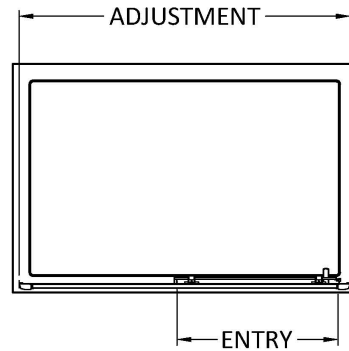

Sales Code: SSQL12BB

Description: 1200X1850mm Sliding Shower Door

Product Dimensions

Height (mm):	1850
Width (mm):	1190
Depth (mm):	44
Nett Weight (kg):	36.8

Packaging Dimensions

Height (mm):	1912
Width (mm):	770
Length (mm):	80
Gross Weight (kg):	37.3

Packaging Data

Box Colour:	Brown Cardboard Box - Printed
Box Qty:	1
Label Size:	100 x 50
Label Colour:	Not Applicable
Label Qty:	0

Outer Box Dimensions (If Applicable)

Height (mm):	
Width (mm):	
Depth (mm):	
Length (mm):	
Gross Weight (kg):	
Barcode:	5056678410271

Product Details

Country of Origin:	China
Fitting Instruction:	No
CE & UKCA:	No
Profile Material:	Aluminium
Profile Finish:	Brushed Brass
Adjustments (mm):	1160 - 1195mm
Entry Width (mm):	485mm
Swing In Dim (mm):	N/A
Swing Out Dim (mm):	N/A
Radius (mm):	Not Applicable
Glass Thickness (mm):	6
Easy Fit:	Yes
Easy Clean:	No
Handle Style:	Square T Shape Handle
Handle Material:	ABS
Enclosure Design:	Framed
Wheel Type:	Dual, Quick Release
Support Bar Included:	Support Bar Not Included
Extras:	None