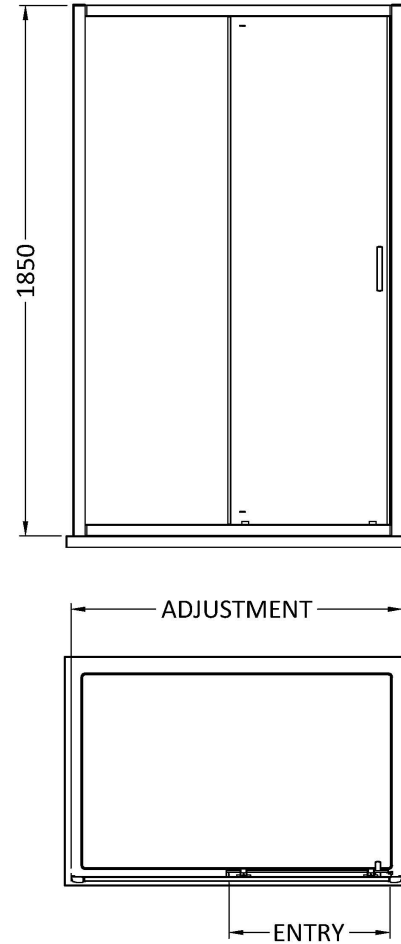

Sales Code: SSQL14BB

Description: 1400X1850mm Sliding Shower Door

Product Dimensions

Height (mm):	1850
Width (mm):	1390
Depth (mm):	44
Nett Weight (kg):	41.2

Packaging Dimensions

Height (mm):	1910
Width (mm):	850
Length (mm):	65
Gross Weight (kg):	46.2

Packaging Data

Box Colour:	Brown Cardboard Box - Printed
Box Qty:	1
Label Size:	100 x 50
Label Colour:	Not Applicable
Label Qty:	0

Outer Box Dimensions (If Applicable)

Height (mm):	
Width (mm):	
Depth (mm):	
Length (mm):	
Gross Weight (kg):	
Barcode:	5056678410288

Product Details

Country of Origin:	China
Fitting Instruction:	No
CE & UKCA:	No
Profile Material:	Aluminium
Profile Finish:	Brushed Brass
Adjustments (mm):	1355 - 1395mm
Entry Width (mm):	585mm
Swing In Dim (mm):	N/A
Swing Out Dim (mm):	N/A
Radius (mm):	Not Applicable
Glass Thickness (mm):	6
Easy Fit:	Yes
Easy Clean:	No
Handle Style:	Square T Shape Handle
Handle Material:	ABS
Enclosure Design:	Framed
Wheel Type:	Dual, Quick Release
Support Bar Included:	Support Bar Not Included
Extras:	None