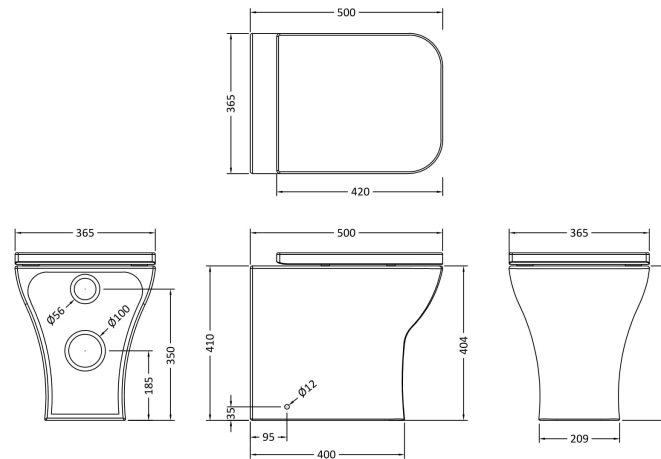

Sales Code: NCG406

Description: Ava Rimless Btw Pan & Sc Seat

Product Dimensions

Height (mm):	410
Width (mm):	365
Depth (mm):	500
Nett Weight (kg):	22

Packaging Dimensions

Height (mm):	420
Width (mm):	395
Depth (mm):	540
Gross Weight (kg):	22.59

Packaging Data

Box Colour:	Brown Cardboard Box
Box Qty:	1
Label Size:	100 x 50
Label Colour:	White Label
Label Qty:	2

Outer Box Dimensions (If Applicable)

Height (mm):	
Width (mm):	
Depth (mm):	
Gross Weight (kg):	
Barcode:	5056211872023

Product Details

Country of Origin:	China
Fitting Instruction:	No
Certification: CE & UKCA:	No WRAS: N/A WRAS No: N/A
Product Material:	Vitreous China
Fixing Supplied:	No

Pans/Bidets: Trap Style: P Trap Includes Seat: Yes

Basins: Tap Hole: Not Applicable Chain Stay Hole: Not Applicable
Template: Not Applicable Waste Type Req: Not Applicable
Overflow Inc: Not Applicable Overflow Cover: Not Applicable
Inner Bowl Depth (mm): N/A