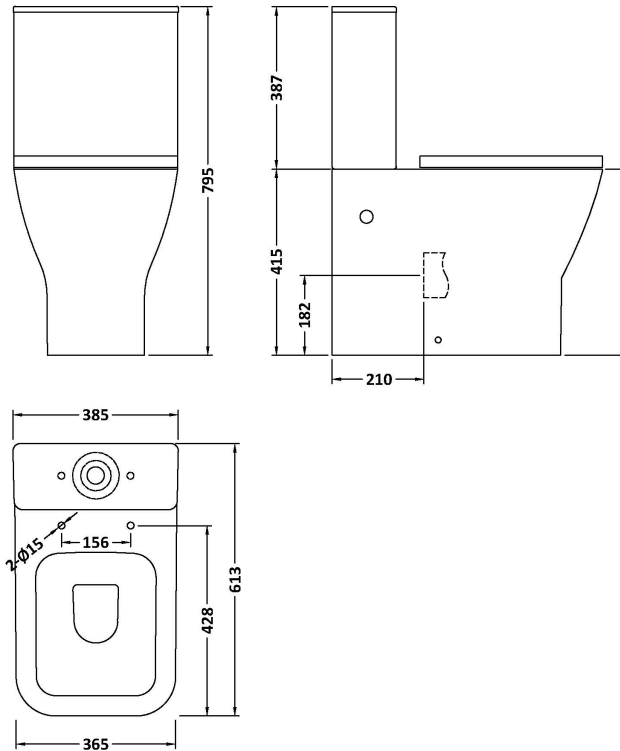

Sales Code: NCG451

Description: Ava Flush Rimless Pan, Cistern & Sc Seat

Product Dimensions

Height (mm):	795
Width (mm):	385
Depth (mm):	613
Nett Weight (kg):	35

Packaging Dimensions

Height (mm):	450
Width (mm):	775
Depth (mm):	435
Gross Weight (kg):	37

Packaging Data

Box Colour:	Brown Cardboard Box - Printed
Box Qty:	1
Label Size:	100 x 50
Label Colour:	White Label
Label Qty:	2

Outer Box Dimensions (If Applicable)

Height (mm):	
Width (mm):	
Depth (mm):	
Gross Weight (kg):	
Barcode:	5056462683386

Seats:	Seat Type: Square	Material: Urea
	Function: Soft Close	Hinge Type: Top Fix
	Hinge Material: Metal	

Cisterns:	Operating Type: Push Button	Fittings: Pre-Fitted 6/3L
	Lever Type: Plastic Chrome Platec	

Basins:	Tap Hole: Not Applicable	Chain Stay Hole: Not Applicable
	Template: Not Applicable	Waste Type Req: Not Applicable
	Overflow Inc: Not Applicable	Overflow Cover: Not Applicable
	Inner Bowl Depth (mm):	N/A