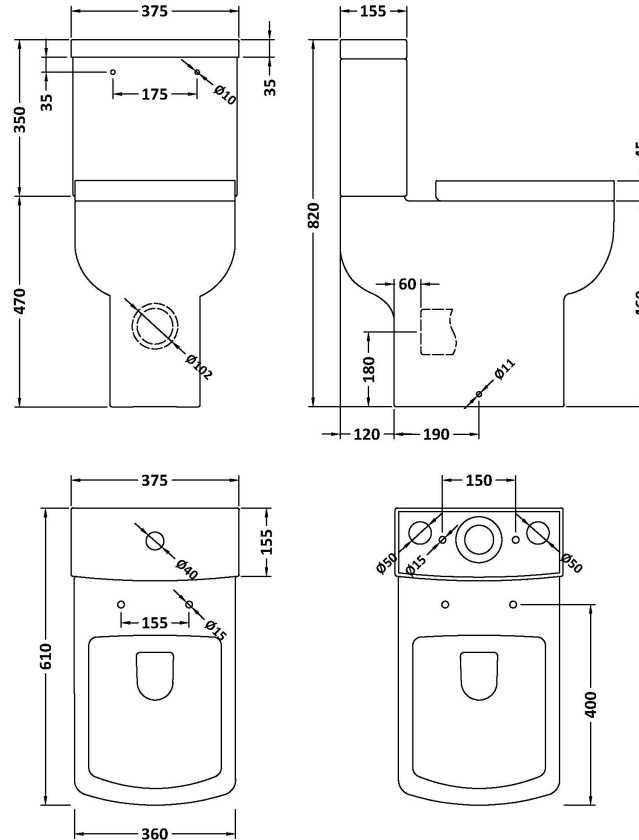

### Product Dimensions

|                   |      |
|-------------------|------|
| Height (mm):      | 820  |
| Width (mm):       | 375  |
| Depth (mm):       | 610  |
| Nett Weight (kg): | 43.5 |

### Packaging Dimensions

|                    |     |
|--------------------|-----|
| Height (mm):       | 510 |
| Width (mm):        | 785 |
| Depth (mm):        | 425 |
| Gross Weight (kg): | 44  |

### Packaging Data

|               |                               |
|---------------|-------------------------------|
| Box Colour:   | Brown Cardboard Box - Printed |
| Box Qty:      | 1                             |
| Label Size:   | 100 x 50                      |
| Label Colour: | White Label                   |
| Label Qty:    | 2                             |

### Outer Box Dimensions (If Applicable)

|                    |               |
|--------------------|---------------|
| Height (mm):       |               |
| Width (mm):        |               |
| Depth (mm):        |               |
| Gross Weight (kg): |               |
| Barcode:           | 5056462639345 |