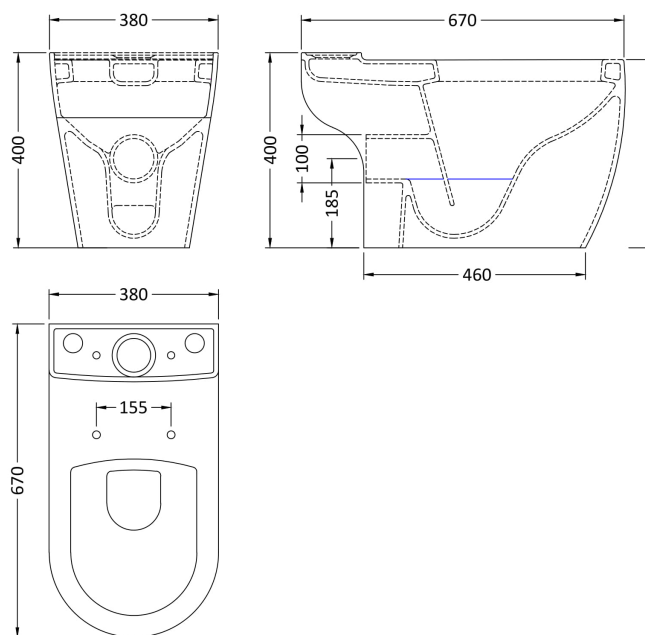

Sales Code: Cpv005

Description: Provost Semi Flush To Wall Wc

Packaging Details

Barcode: 5055275867396

Sales Code: NCH400

Description: Pan Only

Product Dimensions

Height (mm):	400
Width (mm):	380
Depth (mm):	670
Nett Weight (kg):	32.3

Packaging Dimensions

Height (mm):	420
Width (mm):	460
Depth (mm):	680
Gross Weight (kg):	32.8

Packaging Data

Box Colour:	Brown Cardboard Box - Printed
Box Qty:	1
Label Size:	100 x 50
Label Colour:	Not Applicable
Label Qty:	0

Outer Box Dimensions (If Applicable)

Height (mm):	
Width (mm):	
Depth (mm):	
Gross Weight (kg):	
Barcode:	5055369029235

Product Details

Country of Origin:	China
Fitting Instruction:	No
Certification: CE & UKCA:	Yes WRAS: N/A WRAS No: N/A
Product Material:	Vitreous China
Fixing Supplied:	No

Sales Code: NCH401

Description: Cistern

Product Dimensions

Height (mm):	370
Width (mm):	410
Depth (mm):	145
Nett Weight (kg):	13.8

Packaging Dimensions

Height (mm):	410
Width (mm):	420
Depth (mm):	160
Gross Weight (kg):	14