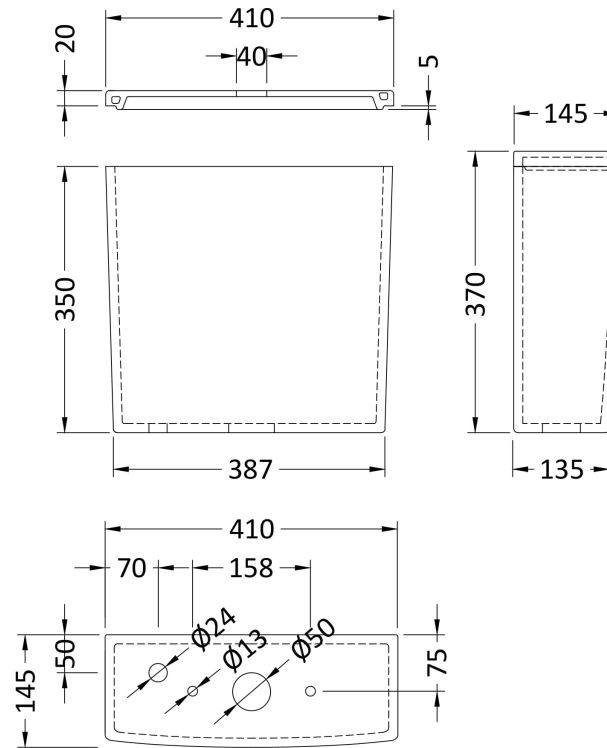

Sales Code: Cpv005

Description: Provost Semi Flush To Wall Wc

Packaging Details

Barcode: 5055275867396

Sales Code: NCH400

Description: Pan Only

Product Dimensions

Height (mm):	400
Width (mm):	380
Depth (mm):	670
Nett Weight (kg):	32.3

Packaging Dimensions

Height (mm):	420
Width (mm):	460
Depth (mm):	680
Gross Weight (kg):	32.8

Packaging Data

Box Colour:	Brown Cardboard Box - Printed
Box Qty:	1
Label Size:	100 x 50
Label Colour:	Not Applicable
Label Qty:	0

Outer Box Dimensions (If Applicable)

Height (mm):	
Width (mm):	
Depth (mm):	
Gross Weight (kg):	
Barcode:	5055369029235

Product Details

Country of Origin:	China
Fitting Instruction:	No
Certification: CE & UKCA:	Yes WRAS: N/A WRAS No: N/A
Product Material:	Vitreous China
Fixing Supplied:	No

Sales Code: NCH401

Description: Cistern

Product Dimensions

Height (mm):	370
Width (mm):	410
Depth (mm):	145
Nett Weight (kg):	13.8

Packaging Dimensions

Height (mm):	410
Width (mm):	420
Depth (mm):	160
Gross Weight (kg):	14