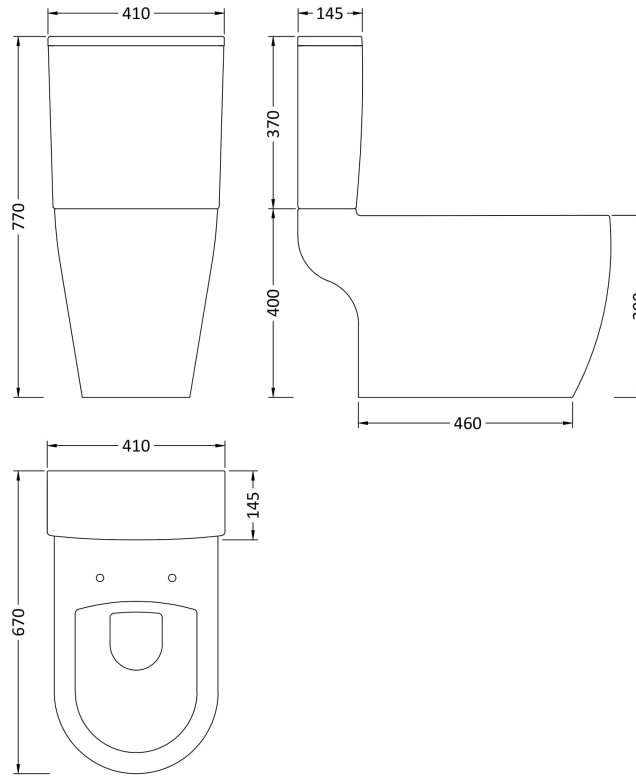

Sales Code: Cpv005

Description: Provost Semi Flush To Wall Wc

Packaging Details

Barcode: 5055275867396

Sales Code: NCH400

Description: Pan Only

Product Dimensions

Height (mm):	400
Width (mm):	380
Depth (mm):	670
Nett Weight (kg):	32.3

Packaging Dimensions

Height (mm):	420
Width (mm):	460
Depth (mm):	680
Gross Weight (kg):	32.8

Packaging Data

Box Colour:	Brown Cardboard Box - Printed
Box Qty:	1
Label Size:	100 x 50
Label Colour:	Not Applicable
Label Qty:	0

Outer Box Dimensions (If Applicable)

Height (mm):	
Width (mm):	
Depth (mm):	
Gross Weight (kg):	
Barcode:	5055369029235

Product Details

Country of Origin:	China
Fitting Instruction:	No
Certification: CE & UKCA:	Yes WRAS: N/A WRAS No: N/A
Product Material:	Vitreous China
Fixing Supplied:	No

Sales Code: NCH401

Description: Cistern

Product Dimensions

Height (mm):	370
Width (mm):	410
Depth (mm):	145
Nett Weight (kg):	13.8

Packaging Dimensions

Height (mm):	410
Width (mm):	420
Depth (mm):	160
Gross Weight (kg):	14