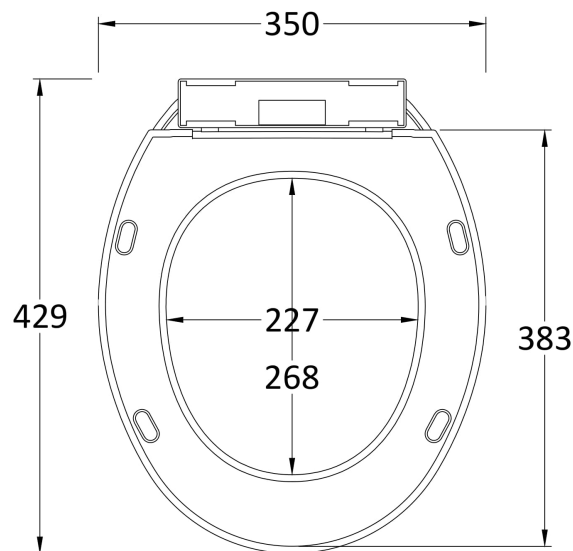

Sales Code: NTS010

Description: Standard Round Seat, Sc, Bottom Fix

Product Dimensions

Length (mm):	429
Width (mm):	350
Height (mm):	48
Nett Weight (kg):	1.2

Packaging Dimensions

Length (mm):	440
Width (mm):	350
Height (mm):	70
Gross Weight (kg):	1.42

Packaging Data

Box Colour:	White Cardboard Box - Printed
Box Qty:	1
Label Size:	100 x 50
Label Colour:	Not Applicable
Label Qty:	

Outer Box Dimensions (If Applicable)

Length (mm):	480
Width (mm):	330
Height (mm):	400
Gross Weight (kg):	14
Barcode:	5055369001446

Product Details

Country of Origin:	China
Fitting Instruction:	No
CE & UKCA:	Not Applicable
Product Material:	Polypropylene
Seat Type:	Round
Seat Function:	Soft Close
Hinge Centres (Min):	120
Hinge Centres (Max):	180
Hinge Material:	Polypropylene
Colour/Finish:	White
Fixing Method:	Bottom Fix