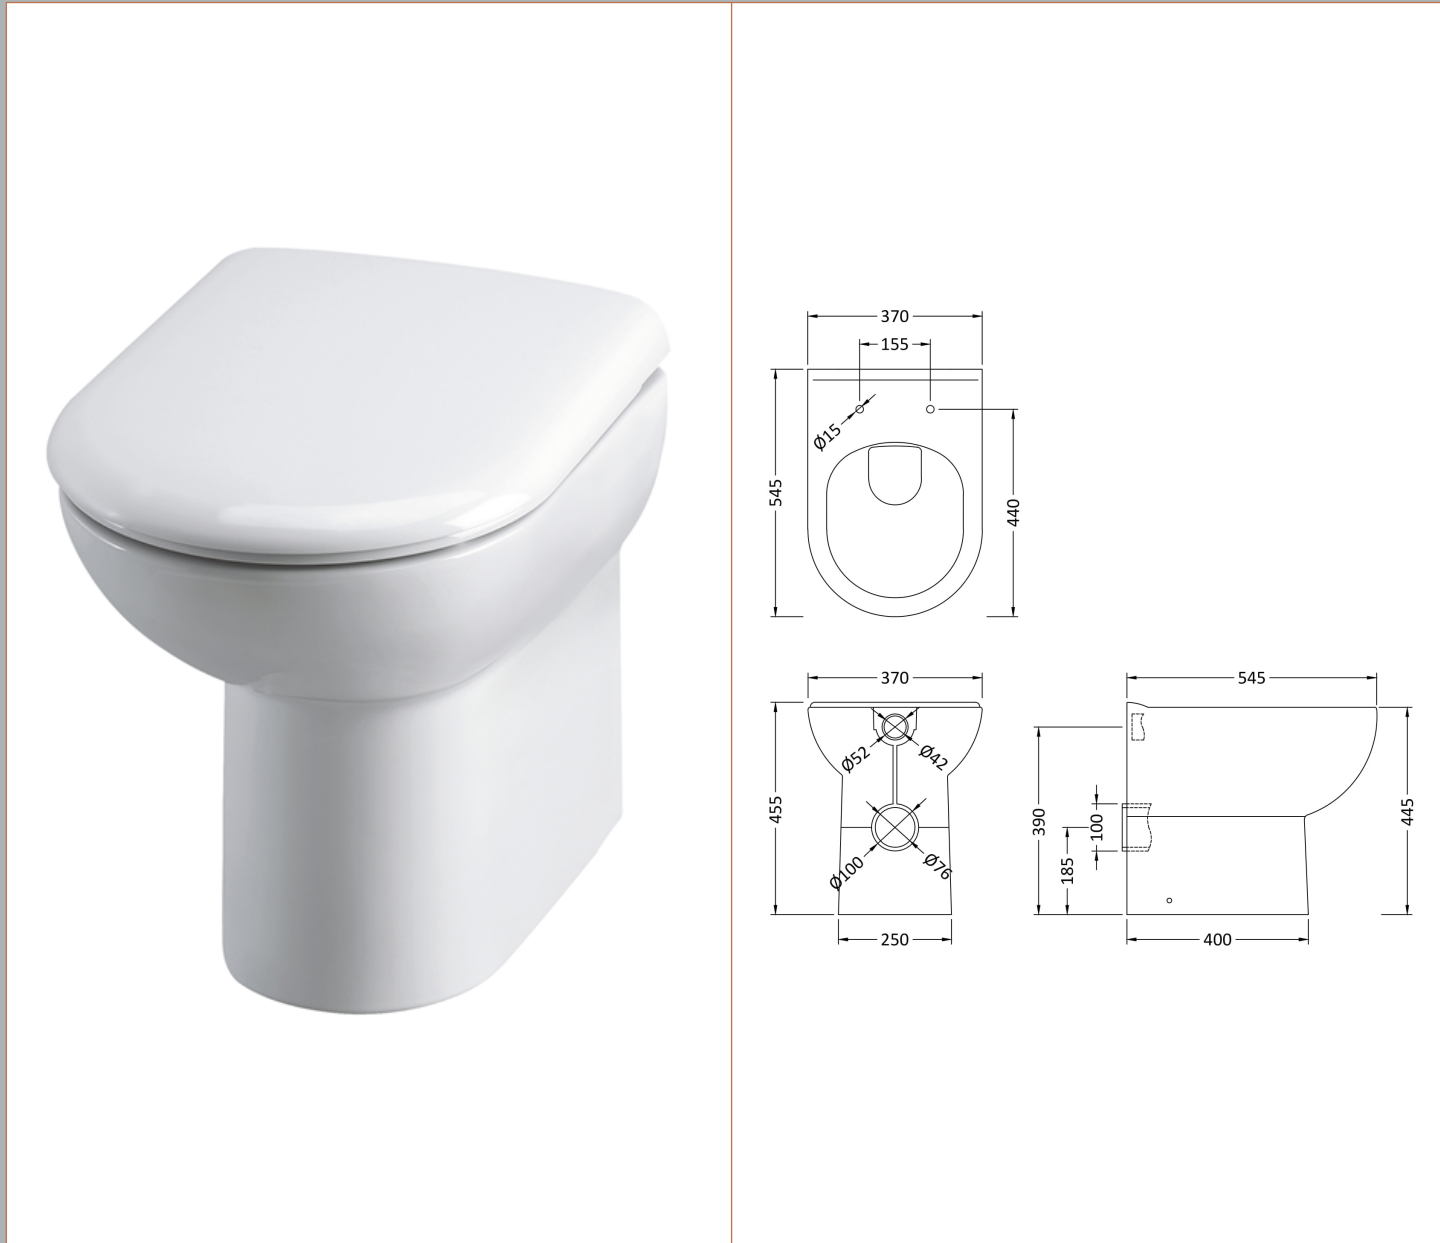

**Sales Code:** BTW006

**Description:** Lawton Comfort Height Back To Wall Pan

**Product Dimensions**

|                   |      |
|-------------------|------|
| Height (mm):      | 455  |
| Width (mm):       | 375  |
| Depth (mm):       | 545  |
| Nett Weight (kg): | 23.6 |

**Packaging Dimensions**

|                    |     |
|--------------------|-----|
| Height (mm):       | 490 |
| Width (mm):        | 400 |
| Depth (mm):        | 560 |
| Gross Weight (kg): | 24  |

**Packaging Data**

|               |                               |
|---------------|-------------------------------|
| Box Colour:   | Brown Cardboard Box - Printed |
| Box Qty:      | 1                             |
| Label Size:   | 100 x 50                      |
| Label Colour: | Not Applicable                |
| Label Qty:    | 2                             |