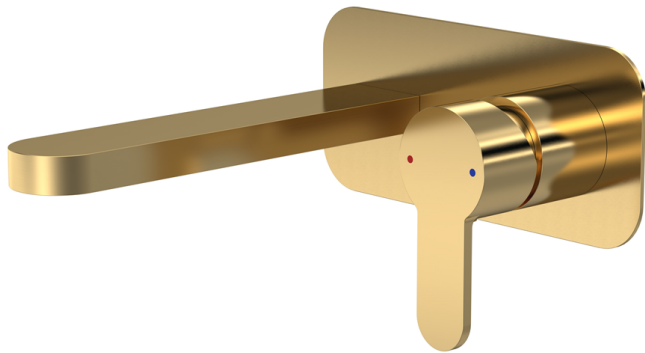

Sales Code: ARV828

Description: Arvan W/M 2Th Basin Mixer With Plate

### Product Dimensions

Height (mm):	108
Width (mm):	180
Depth (mm):	193
Length (mm):	
Nett Weight (kg):	1.81

### Packaging Dimensions

Height (mm):	115
Width (mm):	205
Depth (mm):	250
Gross Weight (kg):	1.81

### Product Details

Country of Origin:	China
Fitting Instruction:	No
Product Material:	Brass
Control Type:	Manual
Waste Included:	Waste Not Included
Waste Type:	Not Applicable
WRAS Approval: Yes	Approval No: 2206032
Valve/Cartridge Type:	Single Lever Cartridge
Colour/Finish:	Brushed Brass
Mount Type:	Wall
Operating Pressure (bar):	0.2
Flow Rates: (Litres Per Min)	0.1 bar: 2.3 0.5 bar: 6.3 1 bar: 9.2 2 bar: 13.1 3 bar: 16.1
Pipe Size:	1/2"
Pipe Centres:	100