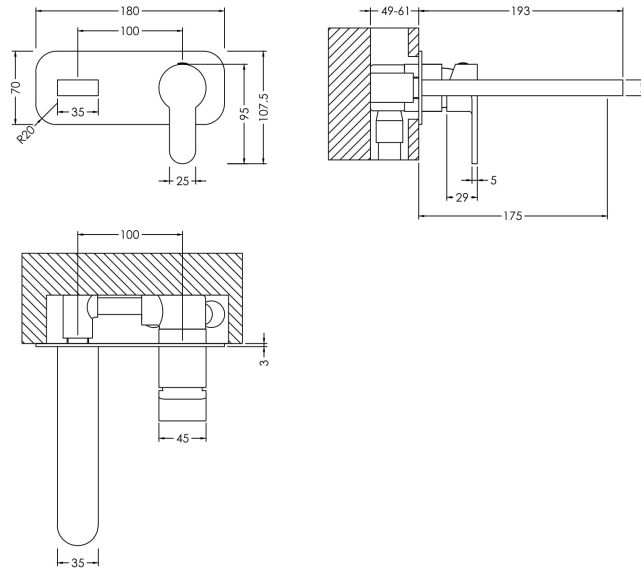

### Product Dimensions

Height (mm):	108
Width (mm):	180
Depth (mm):	193
Length (mm):	
Nett Weight (kg):	1.81

### Packaging Dimensions

Height (mm):	115
Width (mm):	205
Depth (mm):	250
Gross Weight (kg):	1.81

### Outer Box Dimensions (If Applicable)

Height (mm):	600
Width (mm):	435
Depth (mm):	265
Length (mm):	
Gross Weight (kg):	
Barcode:	5056462601335

### Product Details

Country of Origin:	China
Fitting Instruction:	No
Product Material:	Brass
Control Type:	Manual
Waste Included:	Waste Not Included
Waste Type:	Not Applicable
WRAS Approval: Yes	Approval No: 2206032
Valve/Cartridge Type:	Single Lever Cartridge
Colour/Finish:	Brushed Brass
Mount Type:	Wall
Operating Pressure (bar):	0.2
Flow Rates: (Litres Per Min)	0.1 bar: 2.3 0.5 bar: 6.3 1 bar: 9.2 2 bar: 13.1 3 bar: 16.1
Pipe Size:	1/2"
Pipe Centres:	100