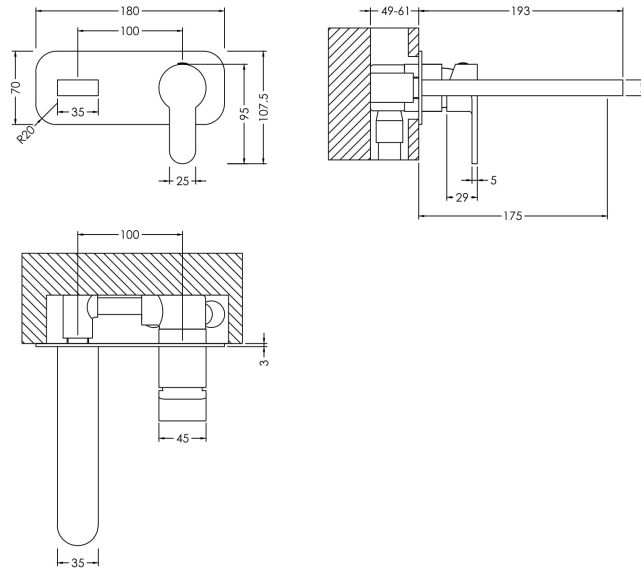

Sales Code: ARV728

Description: Arvan W/M 2Th Basin Mixer With Plate

Product Dimensions

Height (mm):	108
Width (mm):	180
Depth (mm):	193
Length (mm):	
Nett Weight (kg):	1.81

Packaging Dimensions

Height (mm):	115
Width (mm):	205
Depth (mm):	250
Gross Weight (kg):	1.81

Packaging Data

Box Colour:	White Cardboard Box
Box Qty:	1
Label Size:	100 x 50
Label Colour:	White Label
Label Qty:	1

Outer Box Dimensions (If Applicable)

Height (mm):	600
Width (mm):	435
Depth (mm):	265
Length (mm):	
Gross Weight (kg):	
Barcode:	5056462625829

Product Details

Country of Origin:	China
Fitting Instruction:	No
Product Material:	Brass
Control Type:	Manual
Waste Included:	Waste Not Included
Waste Type:	Not Applicable
WRAS Approval: Yes	Approval No: 2206032
Valve/Cartridge Type:	Single Lever Cartridge
Colour/Finish:	Brushed Gun Metal
Mount Type:	Wall
Operating Pressure (bar):	0.2
Flow Rates: (Litres Per Min)	0.1 bar: 2.3 0.5 bar: 6.3 1 bar: 9.2 2 bar: 13.1 3 bar: 16.1
Pipe Size:	1/2"
Pipe Centres:	100