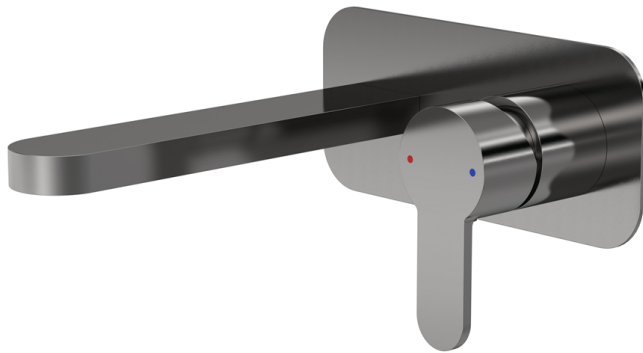

Sales Code: ARV728

Description: Arvan W/M 2Th Basin Mixer With Plate

Product Dimensions

Height (mm):	108
Width (mm):	180
Depth (mm):	193
Length (mm):	
Nett Weight (kg):	1.81

Packaging Dimensions

Height (mm):	115
Width (mm):	205
Depth (mm):	250
Gross Weight (kg):	1.81

Packaging Data

Box Colour:	White Cardboard Box
Box Qty:	1
Label Size:	100 x 50
Label Colour:	White Label
Label Qty:	1

Outer Box Dimensions (If Applicable)

Height (mm):	600
Width (mm):	435
Depth (mm):	265
Length (mm):	
Gross Weight (kg):	
Barcode:	5056462625829

Product Details

Country of Origin:	China
Fitting Instruction:	No
Product Material:	Brass
Control Type:	Manual
Waste Included:	Waste Not Included
Waste Type:	Not Applicable
WRAS Approval: Yes	Approval No: 2206032
Valve/Cartridge Type:	Single Lever Cartridge
Colour/Finish:	Brushed Gun Metal
Mount Type:	Wall
Operating Pressure (bar):	0.2
Flow Rates: (Litres Per Min)	0.1 bar: 2.3 0.5 bar: 6.3 1 bar: 9.2 2 bar: 13.1 3 bar: 16.1
Pipe Size:	1/2"
Pipe Centres:	100