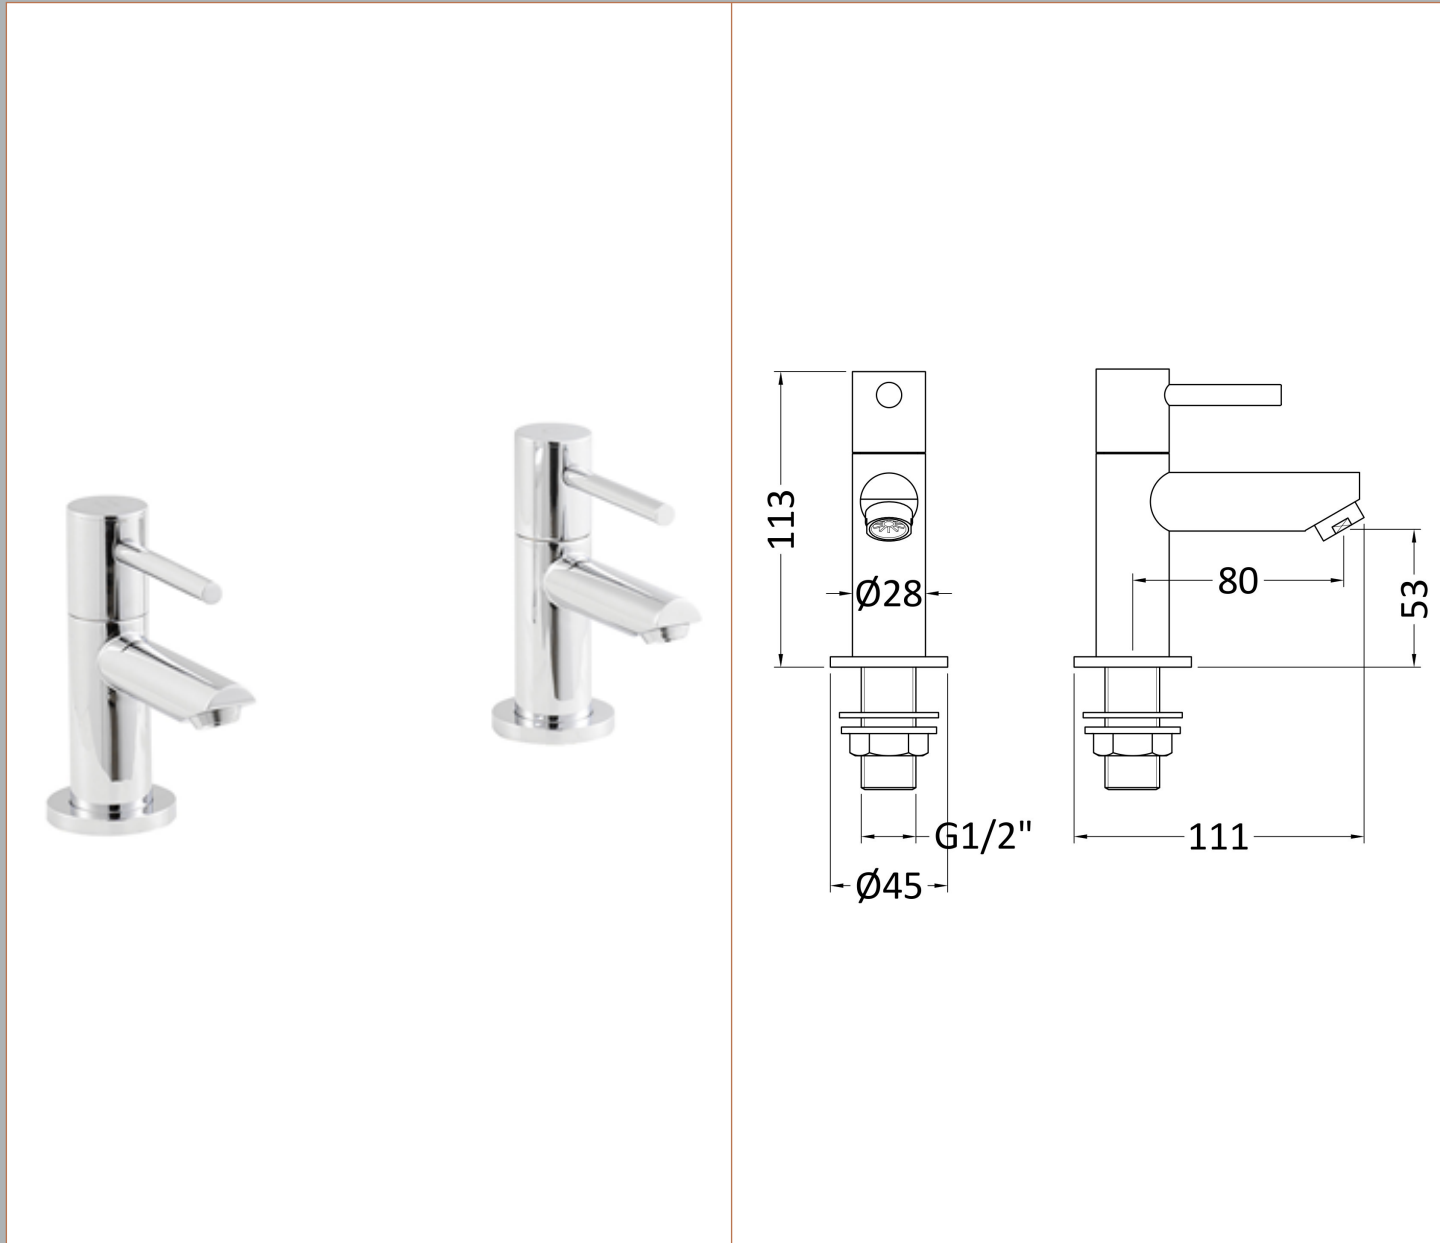

Sales Code: FJ311

Description: Series 2 Basin Taps

Product Dimensions

Height (mm):	113
Width (mm):	45
Depth (mm):	111
Length (mm):	
Nett Weight (kg):	0.8

Packaging Dimensions

Height (mm):	112
Width (mm):	45
Depth (mm):	114
Gross Weight (kg):	1

Packaging Data

Box Colour:	White Cardboard Box
Box Qty:	1
Label Size:	100 x 50
Label Colour:	White Label
Label Qty:	2

Outer Box Dimensions (If Applicable)

Height (mm):	300
Width (mm):	270
Depth (mm):	500
Length (mm):	
Gross Weight (kg):	14
Barcode:	5055146175216

Product Details

Country of Origin:	China
Fitting Instruction:	No
Product Material:	Brass
Control Type:	Manual
Waste Included:	Waste Not Included
Waste Type:	Not Applicable
WRAS Approval:	No
Approval No:	N/A
Valve/Cartridge Type:	1/4 Turn Ceramic Disc
Colour/Finish:	Chrome
Mount Type:	Deck
Operating Pressure (bar):	0.2

Flow Rates: (Litres Per Min)	0.1 bar: 4	0.5 bar: 10	1 bar: 15	2 bar: 20	3 bar: 25
Pipe Size:	15 mm (1/2" Bsp)				
Pipe Centres:	N/A				