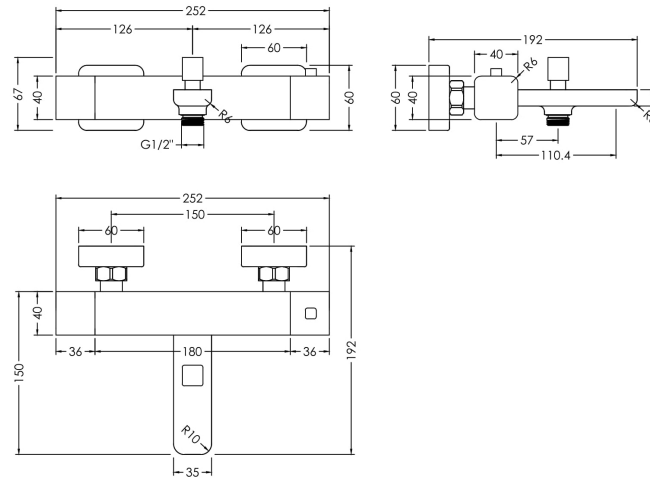

Sales Code: WIN005

Description: Windon W/M Thermostatic Bsm

Product Dimensions

Height (mm):	40
Width (mm):	252
Depth (mm):	150
Length (mm):	
Nett Weight (kg):	2.2

Packaging Dimensions

Height (mm):	155
Width (mm):	235
Depth (mm):	330
Gross Weight (kg):	2.2

Packaging Data

Box Colour:	White Cardboard Box
Box Qty:	1
Label Size:	100 x 50
Label Colour:	White Label
Label Qty:	1

Outer Box Dimensions (If Applicable)

Height (mm):	500
Width (mm):	450
Depth (mm):	350
Length (mm):	

Gross Weight (kg):	
Barcode:	5056211898337

Product Details

Country of Origin:	China
Fitting Instruction:	No
Product Material:	Brass/ABS
Control Type:	Manual
Waste Included:	Waste Not Included
Waste Type:	Not Applicable
WRAS Approval: No	Approval No: N/A
Valve/Cartridge Type:	1/4 Turn Ceramic Disc
Colour/Finish:	Chrome
Mount Type:	Wall
Operating Pressure (bar):	3
Flow Rates: (Litres Per Min)	0.1 bar: 2,6 0.5 bar: 7,1 1 bar: 10,4 2 bar: 15 3 bar: 18,6
Pipe Size:	3/4"
Pipe Centres:	150