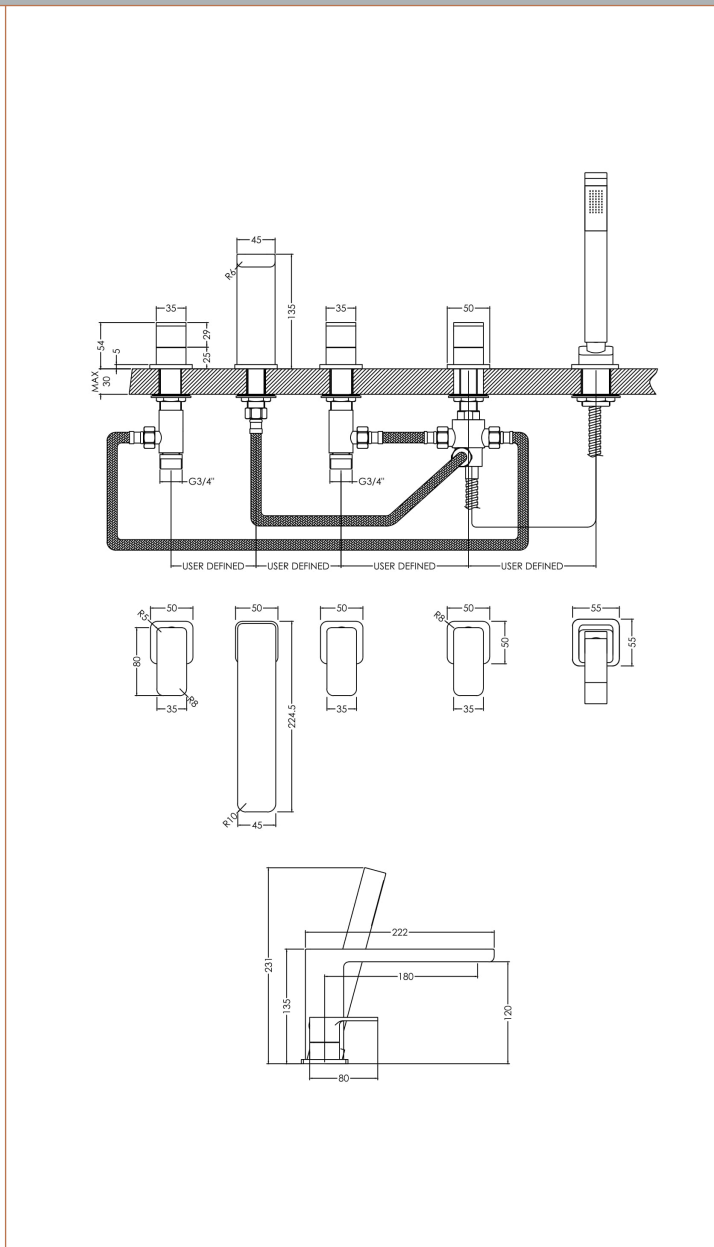

Sales Code: WIN314

Description: Windon D/M 5Th Bsm

Product Dimensions

Height (mm):	135
Width (mm):	535
Depth (mm):	222
Length (mm):	
Nett Weight (kg):	4.63

Packaging Dimensions

Height (mm):	85
Width (mm):	425
Depth (mm):	460
Gross Weight (kg):	4.63

Packaging Data

Box Colour:	White Cardboard Box
Box Qty:	1
Label Size:	100 x 50
Label Colour:	White Label
Label Qty:	1

Outer Box Dimensions (If Applicable)

Height (mm):	450
Width (mm):	475
Depth (mm):	445
Length (mm):	
Gross Weight (kg):	

Barcode: 5056211898306

Product Details

Country of Origin:	China
Fitting Instruction:	No
Product Material:	Brass/ABS
Control Type:	Manual
Waste Included:	Waste Not Included
Waste Type:	Not Applicable
WRAS Approval:	No
Approval No:	N/A
Valve/Cartridge Type:	1/4 Turn Ceramic Disc
Colour/Finish:	Chrome
Mount Type:	Deck
Operating Pressure (bar):	2
Flow Rates: (Litres Per Min)	0.1 bar: 3.7 0.5 bar: 10.3 1 bar: 14.9 2 bar: 21.1 3 bar: 25.7
Pipe Size:	3/4"
Pipe Centres:	150