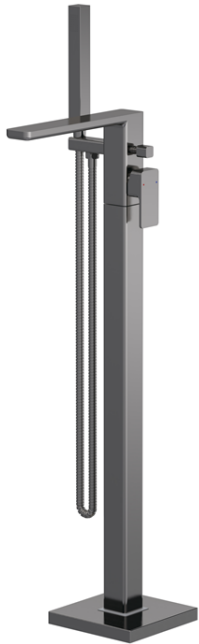

Sales Code: WIN721

Description: Windon Freestanding Bsm

Product Dimensions

Height (mm):	880
Width (mm):	180
Depth (mm):	357
Length (mm):	
Nett Weight (kg):	6.17

Packaging Dimensions

Height (mm):	230
Width (mm):	420
Depth (mm):	970
Gross Weight (kg):	6.17

Packaging Data

Box Colour:	White Cardboard Box
Box Qty:	1
Label Size:	100 x 50
Label Colour:	White Label
Label Qty:	1

Outer Box Dimensions (If Applicable)

Height (mm):	250
Width (mm):	400
Depth (mm):	980
Length (mm):	
Gross Weight (kg):	
Barcode:	5056462625904

Product Details

Country of Origin:	China
Fitting Instruction:	No
Product Material:	Brass/ABS
Control Type:	Manual
Waste Included:	Waste Not Included
Waste Type:	Not Applicable
WRAS Approval: Yes	Approval No: 2204057
Valve/Cartridge Type:	Single Lever Cartridge
Colour/Finish:	Brushed Gun Metal
Mount Type:	Floor Standing
Operating Pressure (bar):	3
Flow Rates: (Litres Per Min)	0.1 bar: N/A 0.5 bar: N/A 1 bar: 11.2 2 bar: 16.3 3 bar: 20.1
Pipe Size:	1/2"
Pipe Centres:	N/A