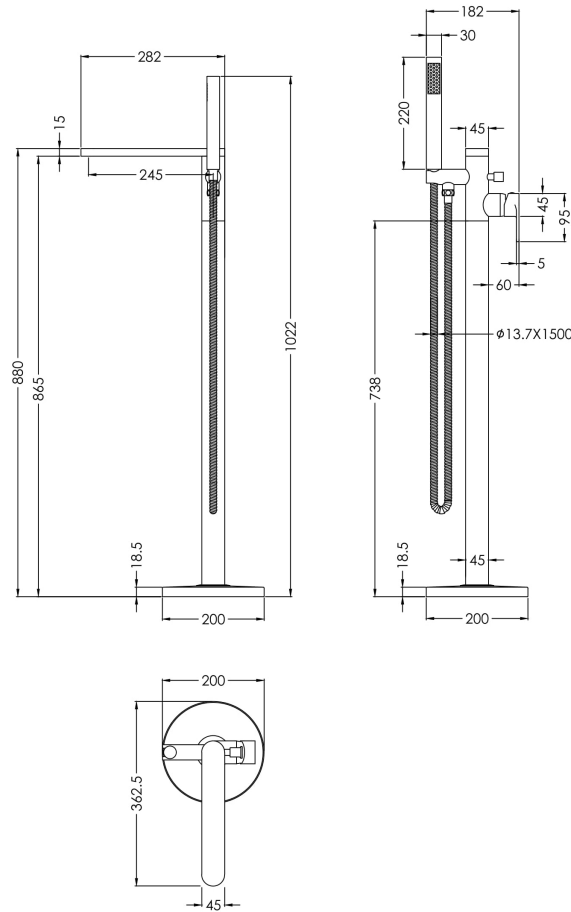

Sales Code: WIN721

Description: Windon Freestanding Bsm

Product Dimensions

Height (mm):	880
Width (mm):	180
Depth (mm):	357
Length (mm):	
Nett Weight (kg):	6.17

Packaging Dimensions

Height (mm):	230
Width (mm):	420
Depth (mm):	970
Gross Weight (kg):	6.17

Packaging Data

Box Colour:	White Cardboard Box
Box Qty:	1
Label Size:	100 x 50
Label Colour:	White Label
Label Qty:	1

Outer Box Dimensions (If Applicable)

Height (mm):	250
Width (mm):	400
Depth (mm):	980
Length (mm):	
Gross Weight (kg):	
Barcode:	5056462625904

Product Details

Country of Origin:	China
Fitting Instruction:	No
Product Material:	Brass/ABS
Control Type:	Manual
Waste Included:	Waste Not Included
Waste Type:	Not Applicable
WRAS Approval: Yes	Approval No: 2204057
Valve/Cartridge Type:	Single Lever Cartridge
Colour/Finish:	Brushed Gun Metal
Mount Type:	Floor Standing
Operating Pressure (bar):	3
Flow Rates: (Litres Per Min)	0.1 bar: N/A 0.5 bar: N/A 1 bar: 11.2 2 bar: 16.3 3 bar: 20.1
Pipe Size:	1/2"
Pipe Centres:	N/A